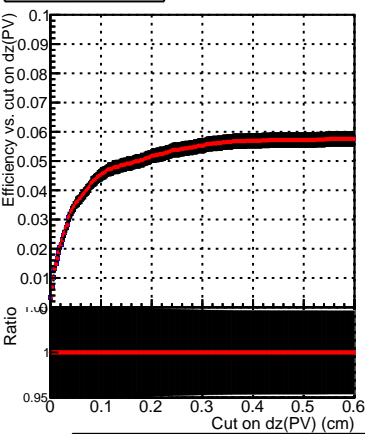

Efficiency vs. dz (PV)

Efficiency (tracking eff factorized out) vs. dz (PV)

Legend:
- DQM_V0001_R000000001_Global_mkFit_batchNO
- DQM_V0001_R000000001_Global_mkFit_batch16