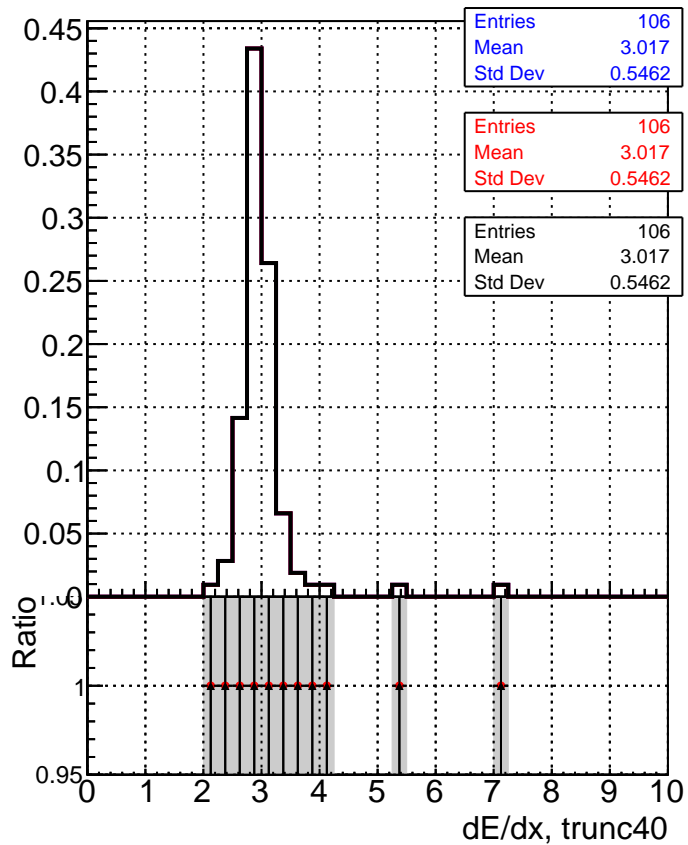

dE/dx estimator 1

dE/dx estimator 2

■ DQM_V0001_R000000001_Global_mkFit_batchNO-100
● DQM_V0001_R000000001_Global_mkFit_batchNO-100-function
▲ DQM_V0001_R000000001_Global_mkFit_batch16-100-function