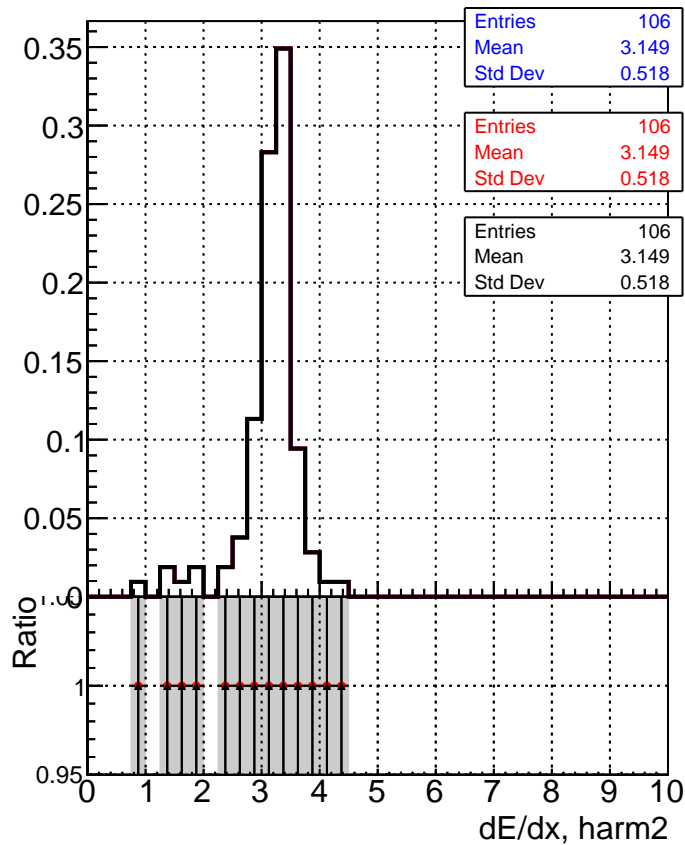

dE/dx estimator 1

dE/dx estimator 2

■ DQM_V0001_R000000001_Global_mkFit_batchNO-100
● DQM_V0001_R000000001_Global_mkFit_batchNO-100-function
▲ DQM_V0001_R000000001_Global_mkFit_batch16-100-function