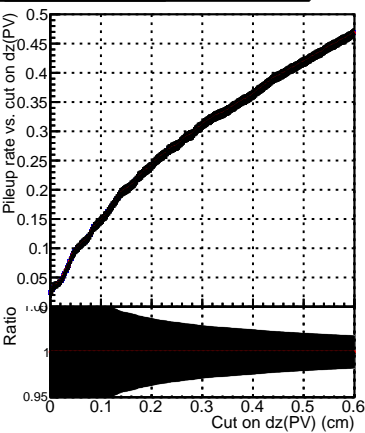

Efficiency vs. dz (PV)

Efficiency (tracking eff factorized out) vs. dz (PV)

Fake rate

—●— DQM_V0001_R000000001_Global_mkFit_batchNO-100
—●— DQM_V0001_R000000001_Global_mkFit_batchNO-100-function
—●— DQM_V0001_R000000001_Global_mkFit_batch16-100-function