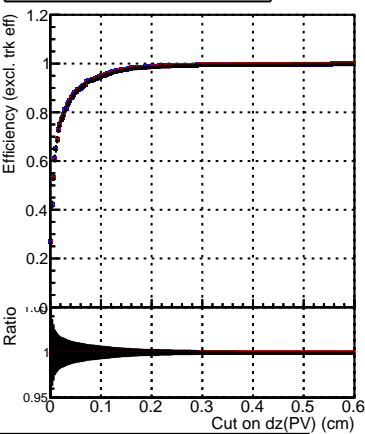

Efficiency vs. dz (PV)

Efficiency (tracking eff factorized out) vs. dz (PV)

Fake rate

—●— DQM_V0001_R000000001_Global_mkFit_batchNO-100
—●— DQM_V0001_R000000001_Global_mkFit_batchNO-100-function
—●— DQM_V0001_R000000001_Global_mkFit_batch16-100-function