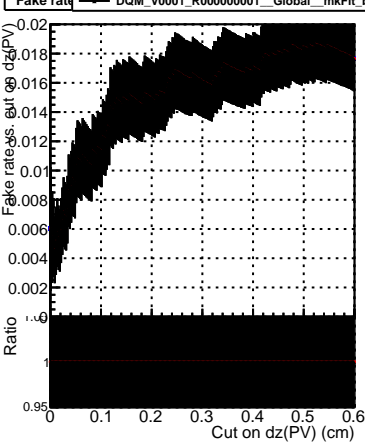

Efficiency vs. dz (PV)

Efficiency (tracking eff factorized out) vs. dz (PV)

Fake rate

—●— DQM_V0001_R000000001_Global_mkFit_batchNO-100
—●— DQM_V0001_R000000001_Global_mkFit_batchNO-100-function
—●— DQM_V0001_R000000001_Global_mkFit_batch16-100-function