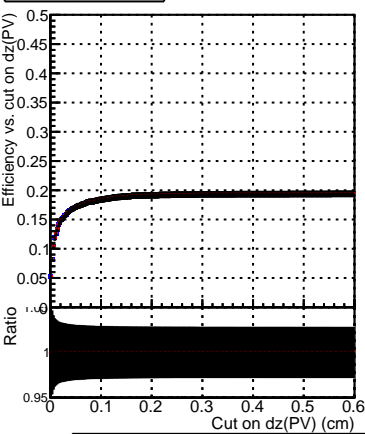

Efficiency vs. dz (PV)

Efficiency (tracking eff factorized out) vs. dz (PV)

Fake rate

—●— DQM_V0001_R000000001_Global_mkFit_batchNO-100
—●— DQM_V0001_R000000001_Global_mkFit_batchNO-100-function
—●— DQM_V0001_R000000001_Global_mkFit_batch16-100-function