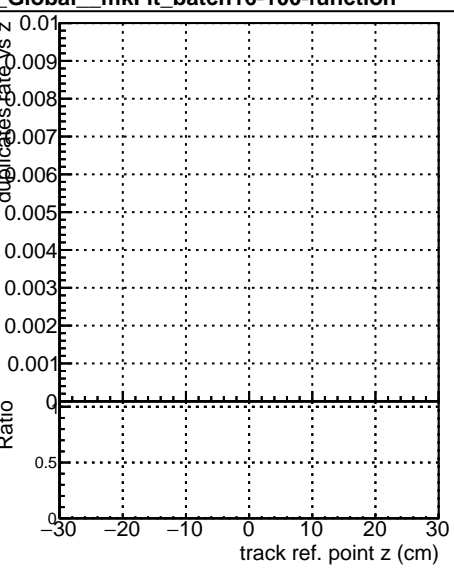

**Fake rate vs vertpos**

**Duplicates Rate vs vertpos**

**Pileup rate vs vertpos**

**Fake rate vs v**

**Duplicates Rate vs v**

**Pileup rate vs v**

█ **DQM\_V0001\_R000000001** **Global** **mkFit\_batchNO-100**  
█ **DQM\_V0001\_R000000001** **Global** **mkFit\_batchNO-100-function**  
█ **DQM\_V0001\_R000000001** **Global** **mkFit\_batch16-100-function**

**Fake rate vs. sim PV z**

**Duplicates Rate vs sim PV z**

**Pileup rate vs. sim PV z**