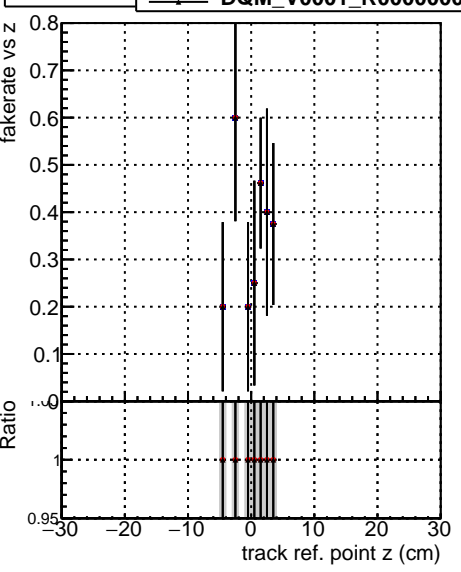

**Fake rate vs vertpos**

**Duplicates Rate vs vertpos**

**Pileup rate vs vertpos**

**Fake rate vs v**

**Duplicates Rate vs v**

**Pileup rate vs v**

█ **DQM\_V0001\_R000000001** **Global** **mkFit\_batchNO-100**  
█ **DQM\_V0001\_R000000001** **Global** **mkFit\_batchNO-100-function**  
█ **DQM\_V0001\_R000000001** **Global** **mkFit\_batch16-100-function**

**Fake rate vs. sim PV z**

**Duplicates Rate vs sim PV z**

**Pileup rate vs. sim PV z**