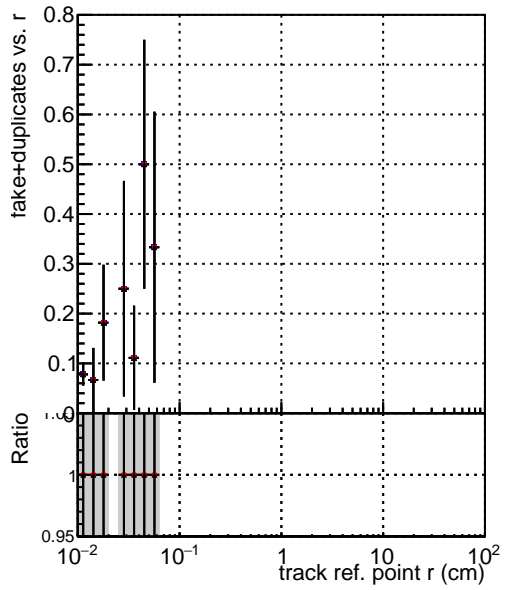

fake+duplicates vs vert r

—●—	DQM_V0001_R000000001_Global_mkFit_batchNO-100
—●—	DQM_V0001_R000000001_Global_mkFit_batchNO-100-function
—●—	DQM_V0001_R000000001_Global_mkFit_batch16-100-function

**fake+duplicates vs Sim. PV z**