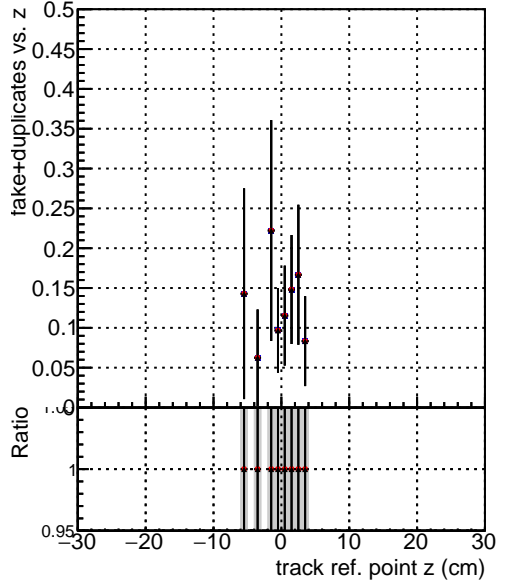

fake+duplicates vs vert r

—●—	DQM_V0001_R000000001_Global_mkFit_batchNO-100
—●—	DQM_V0001_R000000001_Global_mkFit_batchNO-100-function
—●—	DQM_V0001_R000000001_Global_mkFit_batch16-100-function

**fake+duplicates vs Sim. PV z**