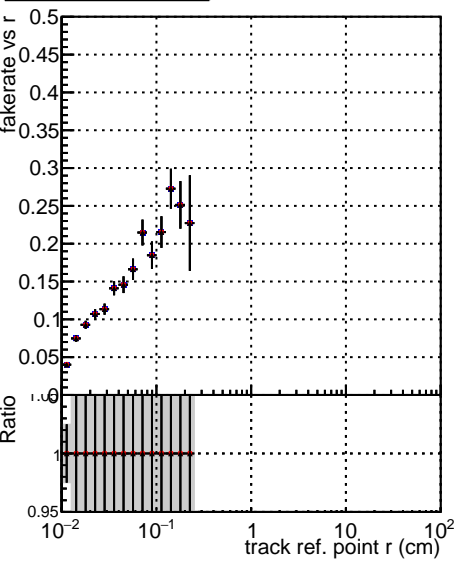

Fake rate vs vertpos

Duplicates Rate vs vertpos

Pileup rate vs vertpos

—●— DQM_V0001_R000000001 Global mkFit_batchNO-100
—●— DQM_V0001_R000000001 Global mkFit_batchNO-100-function
—●— DQM_V0001_R000000001 Global mkFit_batch16-100-function

Fake rate vs v

Fake rate vs. sim PV z

Duplicates Rate vs sim PV z

Pileup rate vs. sim PV z