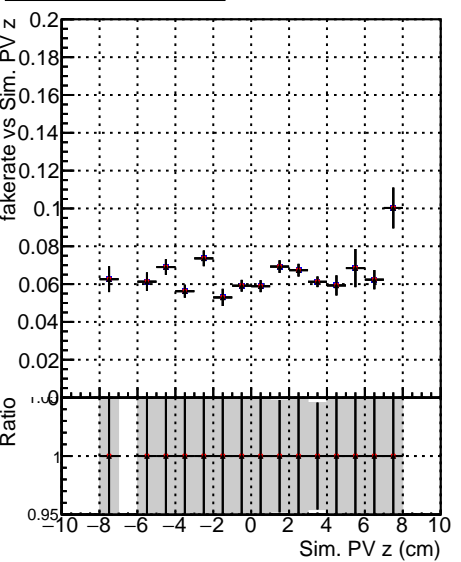

Fake rate vs vertpos

Duplicates Rate vs vertpos

Pileup rate vs vertpos

—●— DQM_V0001_R000000001 Global mkFit_batchNO-100
—●— DQM_V0001_R000000001 Global mkFit_batchNO-100-function
—●— DQM_V0001_R000000001 Global mkFit_batch16-100-function

Fake rate vs v

Fake rate vs. sim PV z

Duplicates Rate vs sim PV z

Pileup rate vs. sim PV z