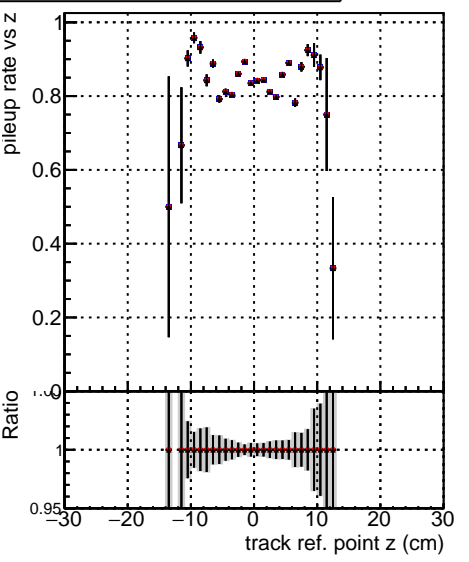

Fake rate vs vertpos

Duplicates Rate vs vertpos

Pileup rate vs vertpos

—●— DQM_V0001_R000000001 Global mkFit_batchNO-100
—●— DQM_V0001_R000000001 Global mkFit_batchNO-100-function
—●— DQM_V0001_R000000001 Global mkFit_batch16-100-function

Fake rate vs v

Fake rate vs. sim PV z

Duplicates Rate vs sim PV z

Pileup rate vs. sim PV z