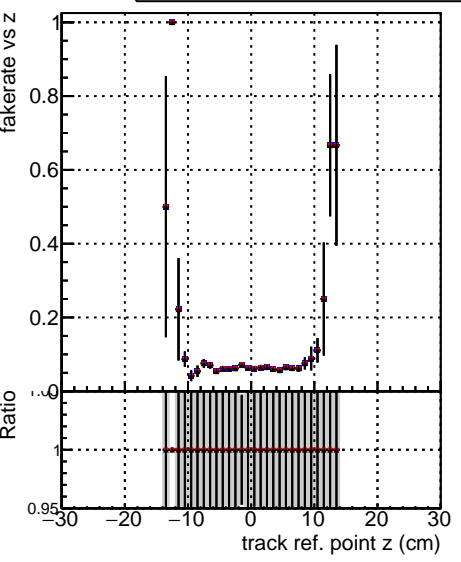

Fake rate vs vertpos

Duplicates Rate vs vertpos

Pileup rate vs vertpos

—●— DQM_V0001_R000000001 Global mkFit_batchNO-100
—●— DQM_V0001_R000000001 Global mkFit_batchNO-100-function
—●— DQM_V0001_R000000001 Global mkFit_batch16-100-function

Fake rate vs v

Fake rate vs. sim PV z

Duplicates Rate vs sim PV z

Pileup rate vs. sim PV z