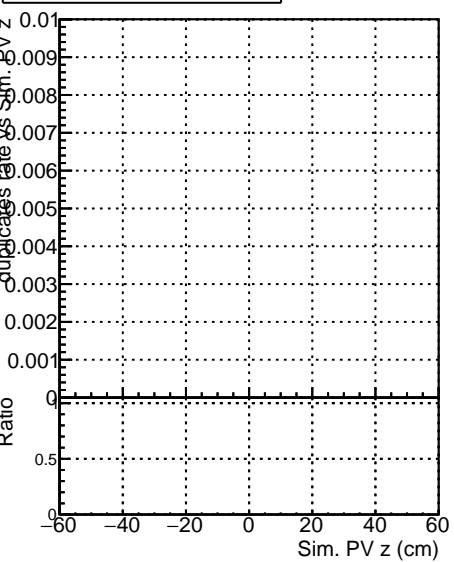

Fake rate vs vertpos

Duplicates Rate vs vertpos

Pileup rate vs vertpos

—●— DQM_V0001_R000000001 Global mkFit_batchNO-100
—●— DQM_V0001_R000000001 Global mkFit_batchNO-100-function
—●— DQM_V0001_R000000001 Global mkFit_batch16-100-function

Fake rate vs v

Fake rate vs. sim PV z

Duplicates Rate vs sim PV z

Pileup rate vs. sim PV z