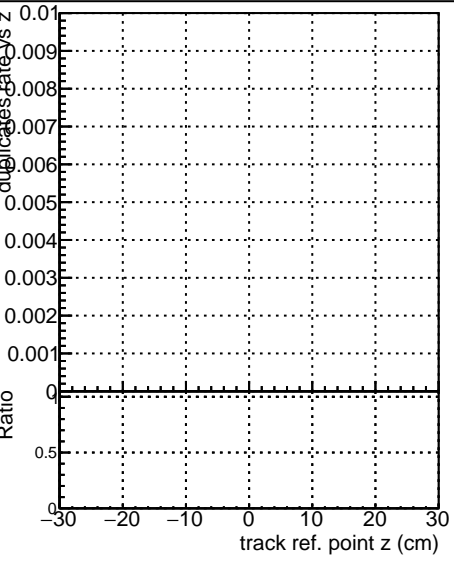

Fake rate vs vertpos

Duplicates Rate vs vertpos

Pileup rate vs vertpos

—●— DQM_V0001_R000000001 Global mkFit_batchNO-100
—●— DQM_V0001_R000000001 Global mkFit_batchNO-100-function
—●— DQM_V0001_R000000001 Global mkFit_batch16-100-function

Fake rate vs v

Fake rate vs. sim PV z

Duplicates Rate vs sim PV z

Pileup rate vs. sim PV z