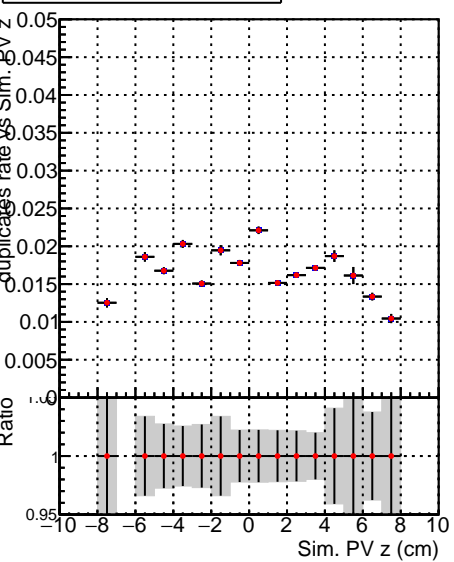

Fake rate vs vertpos**Duplicates Rate vs vertpos****Pileup rate vs vertpos**

Legend:
—●— DQM_V0001_R000000001_Global_mkFit_nobatch
—●— DQM_V0001_R000000001_Global_mkFit_maybebatch

Fake rate vs v**Fake rate vs. sim PV z****Duplicates Rate vs sim PV z****Pileup rate vs. sim PV z**