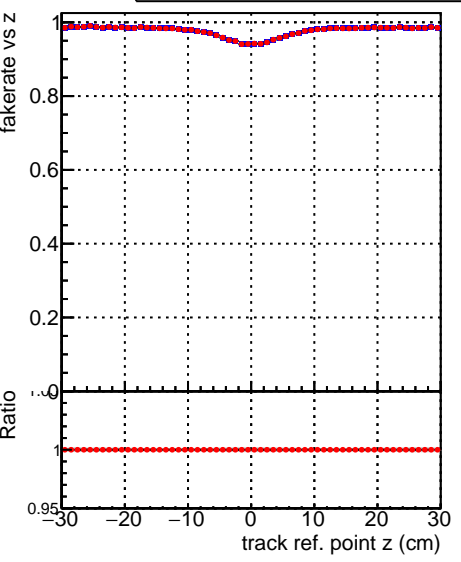

Fake rate vs vertpos**Duplicates Rate vs vertpos****Pileup rate vs vertpos**

Legend:
—●— DQM_V0001_R000000001_Global_mkFit_nobatch
—●— DQM_V0001_R000000001_Global_mkFit_maybebatch

Fake rate vs v**Fake rate vs. sim PV z****Duplicates Rate vs sim PV z****Pileup rate vs. sim PV z**