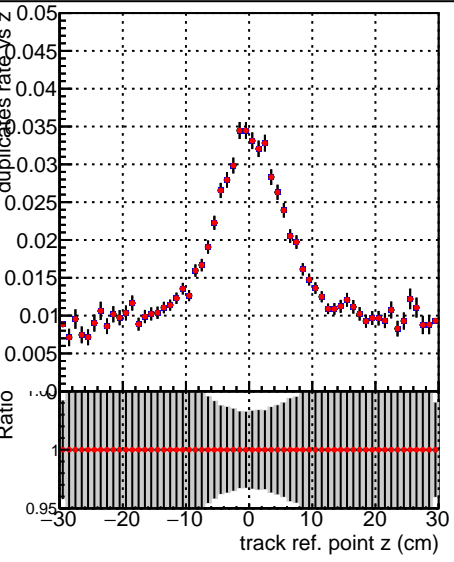

Fake rate vs vertpos**Duplicates Rate vs vertpos****Pileup rate vs vertpos**

Legend:
—●— DQM_V0001_R000000001_Global_mkFit_nobatch
—●— DQM_V0001_R000000001_Global_mkFit_maybebatch

Fake rate vs v**Fake rate vs. sim PV z****Duplicates Rate vs sim PV z****Pileup rate vs. sim PV z**