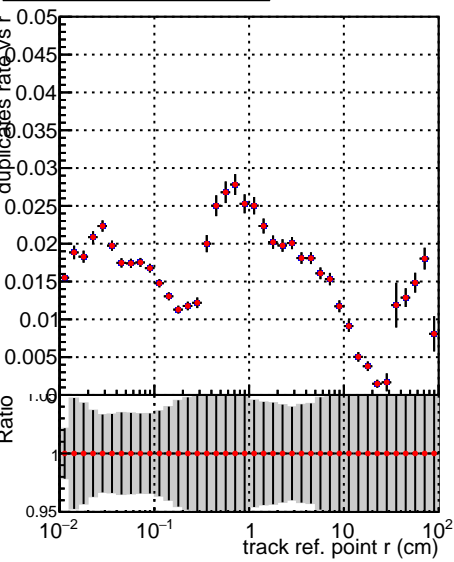

Fake rate vs vertpos**Duplicates Rate vs vertpos****Pileup rate vs vertpos**

Legend:
—●— DQM_V0001_R000000001_Global_mkFit_nobatch
—●— DQM_V0001_R000000001_Global_mkFit_maybebatch

Fake rate vs v**Fake rate vs. sim PV z****Duplicates Rate vs sim PV z****Pileup rate vs. sim PV z**