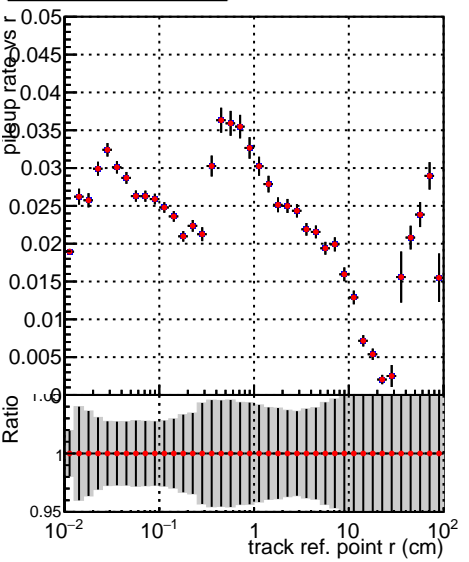

Fake rate vs vertpos**Duplicates Rate vs vertpos****Pileup rate vs vertpos**

Legend:
—●— DQM_V0001_R000000001_Global_mkFit_nobatch
—●— DQM_V0001_R000000001_Global_mkFit_maybebatch

Fake rate vs v**Fake rate vs. sim PV z****Duplicates Rate vs sim PV z****Pileup rate vs. sim PV z**