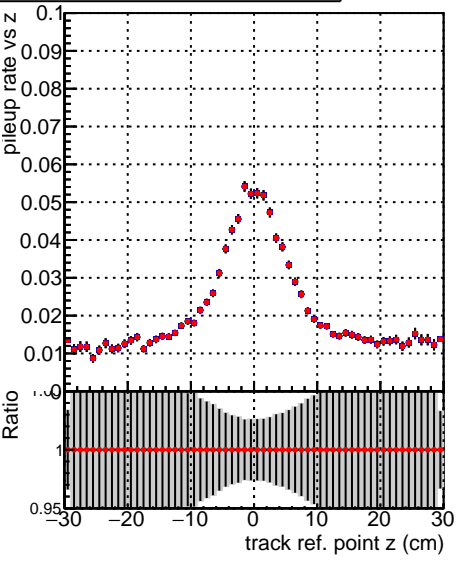

Fake rate vs vertpos**Duplicates Rate vs vertpos****Pileup rate vs vertpos**

Legend:
—●— DQM_V0001_R000000001_Global_mkFit_nobatch
—●— DQM_V0001_R000000001_Global_mkFit_maybebatch

Fake rate vs v**Fake rate vs. sim PV z****Duplicates Rate vs sim PV z****Pileup rate vs. sim PV z**