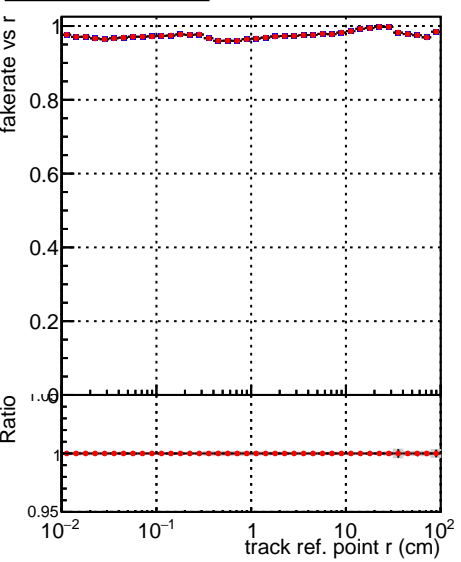

Fake rate vs vertpos**Duplicates Rate vs vertpos****Pileup rate vs vertpos**

Legend:
—●— DQM_V0001_R000000001_Global_mkFit_nobatch
—●— DQM_V0001_R000000001_Global_mkFit_maybebatch

Fake rate vs v**Fake rate vs. sim PV z****Duplicates Rate vs sim PV z****Pileup rate vs. sim PV z**