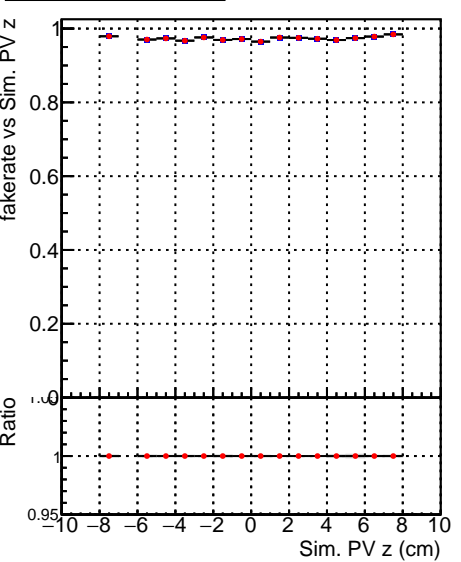

Fake rate vs vertpos**Duplicates Rate vs vertpos****Pileup rate vs vertpos**

Legend:
—●— DQM_V0001_R000000001_Global_mkFit_nobatch
—●— DQM_V0001_R000000001_Global_mkFit_maybebatch

Fake rate vs v**Fake rate vs. sim PV z****Duplicates Rate vs sim PV z****Pileup rate vs. sim PV z**