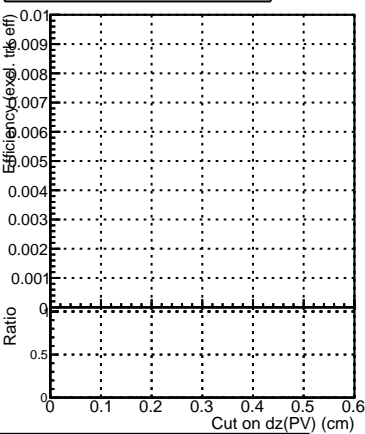

Efficiency vs. dz (PV)

Efficiency (tracking eff factorized out) vs. dz (PV)

Fake rate

Legend for Efficiency vs. dz (PV) and Efficiency (tracking eff factorized out) vs. dz (PV):

- DQM_V0001_R000000001_Global_mkFit_nobatch (Blue square)
- DQM_V0001_R000000001_Global_mkFit_maybepoch (Red circle)