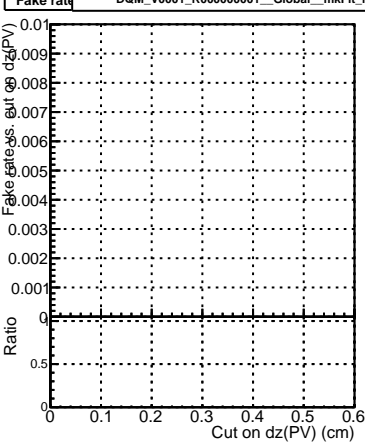

Efficiency vs. dz (PV)

Efficiency (tracking eff factorized out) vs. dz (PV)

Fake rate

Legend for Efficiency vs. dz (PV) and Efficiency (tracking eff factorized out) vs. dz (PV):

- DQM_V0001_R000000001_Global_mkFit_nobatch (Blue square)
- DQM_V0001_R000000001_Global_mkFit_maybepoch (Red circle)