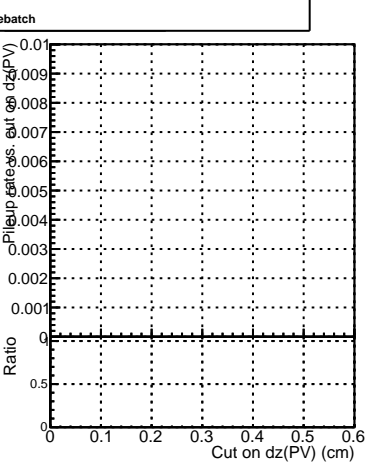

Efficiency vs. dz (PV)

Efficiency (tracking eff factorized out) vs. dz (PV)

Fake rate

Legend for Efficiency vs. dz (PV) and Efficiency (tracking eff factorized out) vs. dz (PV):

- DQM_V0001_R000000001_Global_mkFit_nobatch (Blue square)
- DQM_V0001_R000000001_Global_mkFit_maybepoch (Red circle)