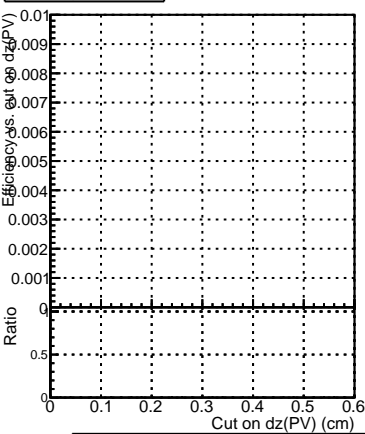

Efficiency vs. dz (PV)

Efficiency (tracking eff factorized out) vs. dz (PV)

Fake rate

Legend for Efficiency vs. dz (PV) and Efficiency (tracking eff factorized out) vs. dz (PV):

- DQM_V0001_R000000001_Global_mkFit_nobatch (Blue square)
- DQM_V0001_R000000001_Global_mkFit_maybepoch (Red circle)