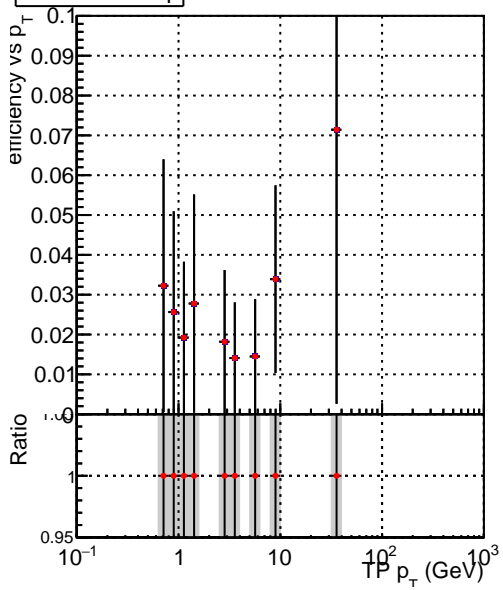

Efficiency vs p_T 

Legend:

- DQM_V0001_R000000001_Global_mkFit_nobatch
- DQM_V0001_R000000001_Global_mkFit_maybebatch

**Efficiency vs ϕ** 