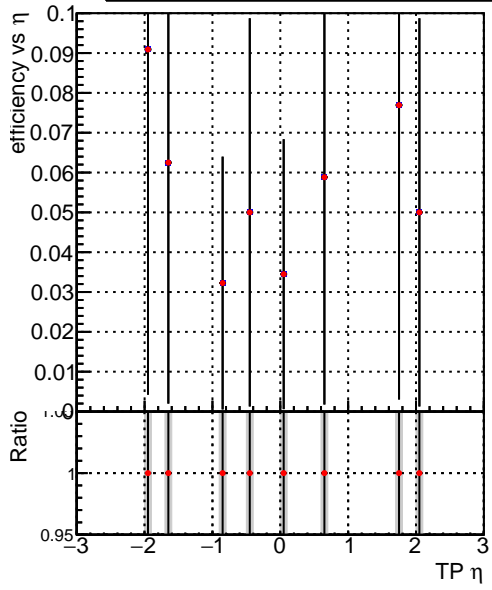

Efficiency vs p_T 

Legend:

- DQM_V0001_R000000001_Global_mkFit_nobatch
- DQM_V0001_R000000001_Global_mkFit_maybebatch

**Efficiency vs ϕ** 