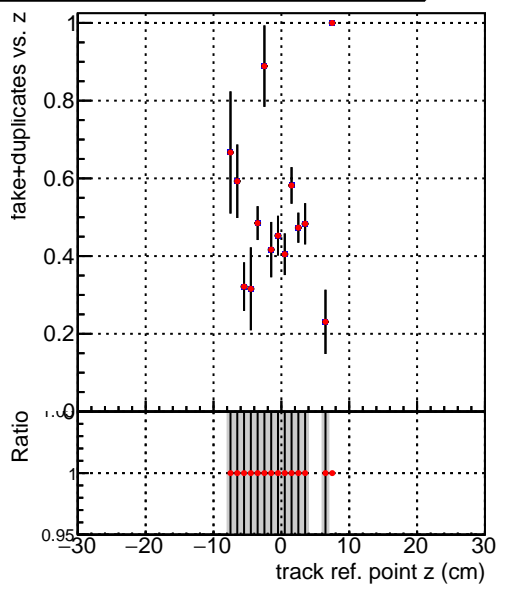

Efficiency vs vertpos**fake+duplicates vs vert r****Efficiency**

■ DQM_V0001_R000000001_Global_mkFit_batch
● DQM_V0001_R000000001_Global_mkFit_NObatch

**Efficiency vs. sim PV z****fake+duplicates vs Sim. PV z**