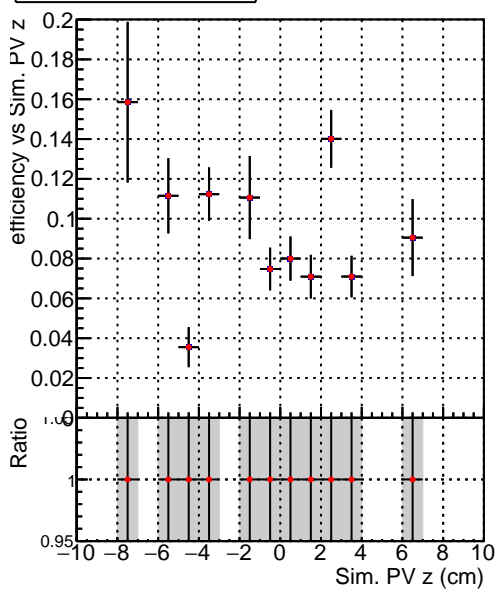

Efficiency vs vertpos**fake+duplicates vs vert r****Efficiency**

■ DQM_V0001_R000000001_Global_mkFit_batch
● DQM_V0001_R000000001_Global_mkFit_NObatch

**Efficiency vs. sim PV z****fake+duplicates vs Sim. PV z**