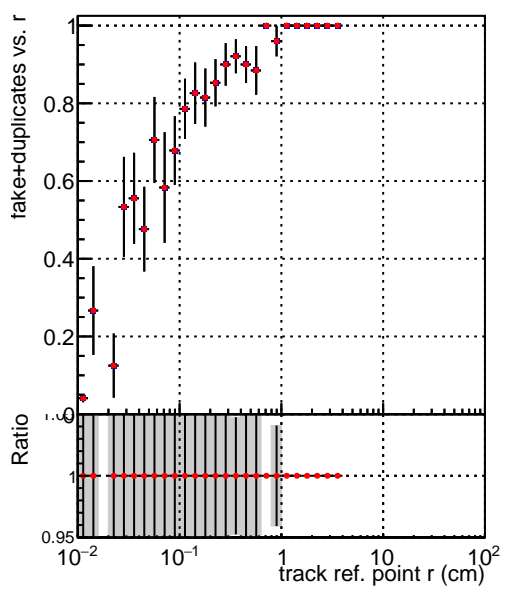

Efficiency vs vertpos**fake+duplicates vs vert r****Efficiency**

■ DQM_V0001_R000000001_Global_mkFit_batch
● DQM_V0001_R000000001_Global_mkFit_NObatch

**Efficiency vs. sim PV z****fake+duplicates vs Sim. PV z**