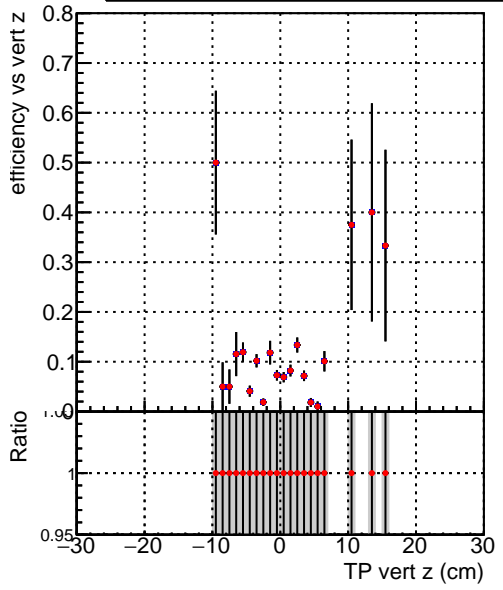

Efficiency vs vertpos**fake+duplicates vs vert r****Efficiency**

■ DQM_V0001_R000000001_Global_mkFit_batch
● DQM_V0001_R000000001_Global_mkFit_NObatch

**Efficiency vs. sim PV z****fake+duplicates vs Sim. PV z**