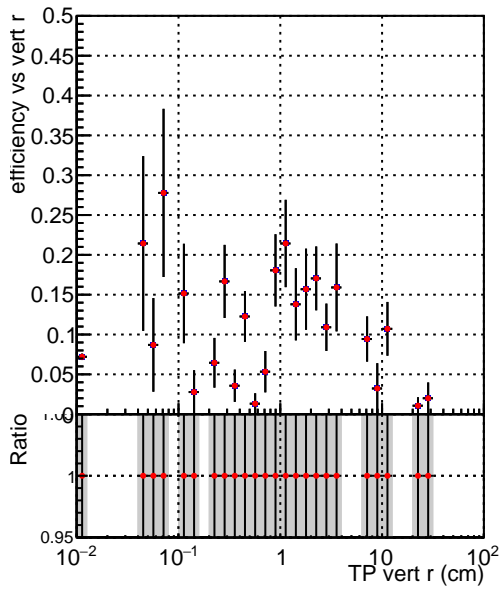

Efficiency vs vertpos**fake+duplicates vs vert r****Efficiency**

■ DQM_V0001_R000000001_Global_mkFit_batch
● DQM_V0001_R000000001_Global_mkFit_NObatch

**Efficiency vs. sim PV z****fake+duplicates vs Sim. PV z**