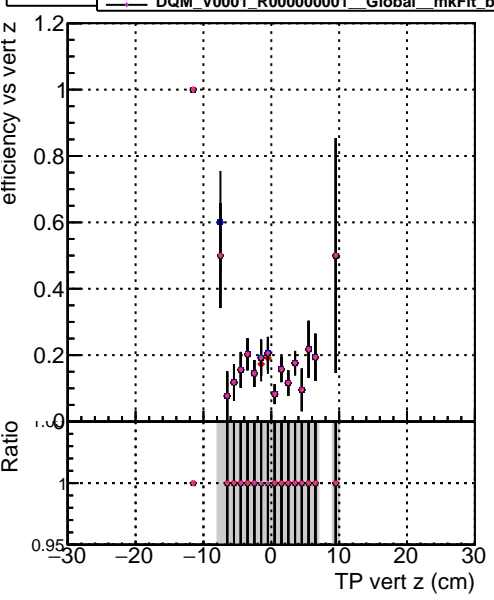

Efficiency vs vertpos

●	DQM_V0001	R000000001	Global	mkFit	NoEval
●	DQM_V0001	R000000001	Global	mkFit	NoBatch
●	DQM_V0001	R000000001	Global	mkFit	batch
●	DQM_V0001	R000000001	Global	mkFit	batch32
●	DQM_V0001	R000000001	Global	mkFit	batch64

Efficiency vs vert z

Efficiency vs. sim PV z