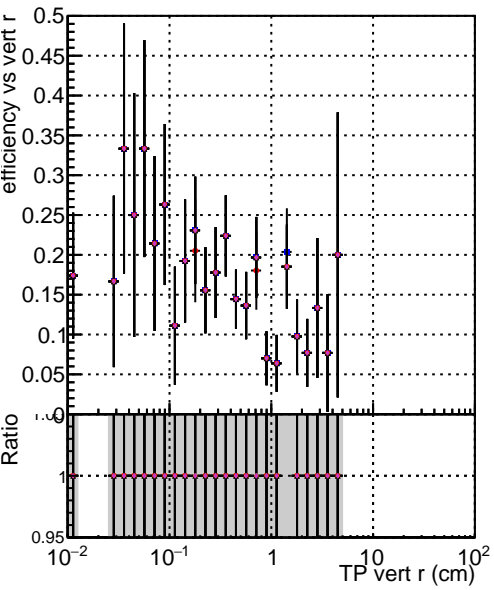

Efficiency vs vertpos

●	DQM_V0001	R000000001	Global	mkFit	NoEval
●	DQM_V0001	R000000001	Global	mkFit	NoBatch
●	DQM_V0001	R000000001	Global	mkFit	batch
●	DQM_V0001	R000000001	Global	mkFit	batch32
●	DQM_V0001	R000000001	Global	mkFit	batch64

Efficiency vs vert z

Efficiency vs. sim PV z