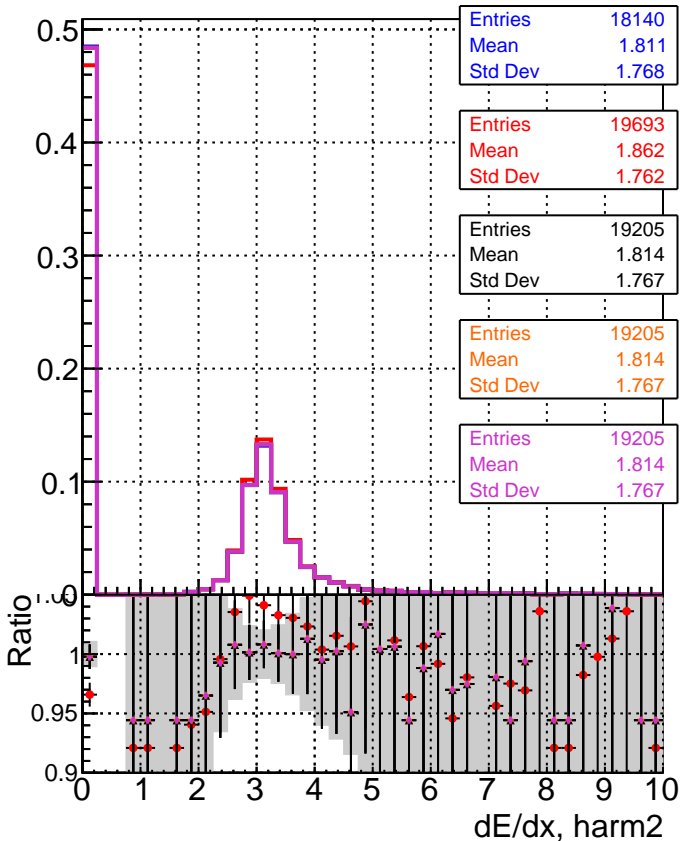

dE/dx estimator 1**dE/dx estimator 2**

DQM_V0001_R000000001	Global	mkFit	NOeval
DQM_V0001_R000000001	Global	mkFit	NObatch
DQM_V0001_R000000001	Global	mkFit	batch
DQM_V0001_R000000001	Global	mkFit	batch32
DQM_V0001_R000000001	Global	mkFit	batch64