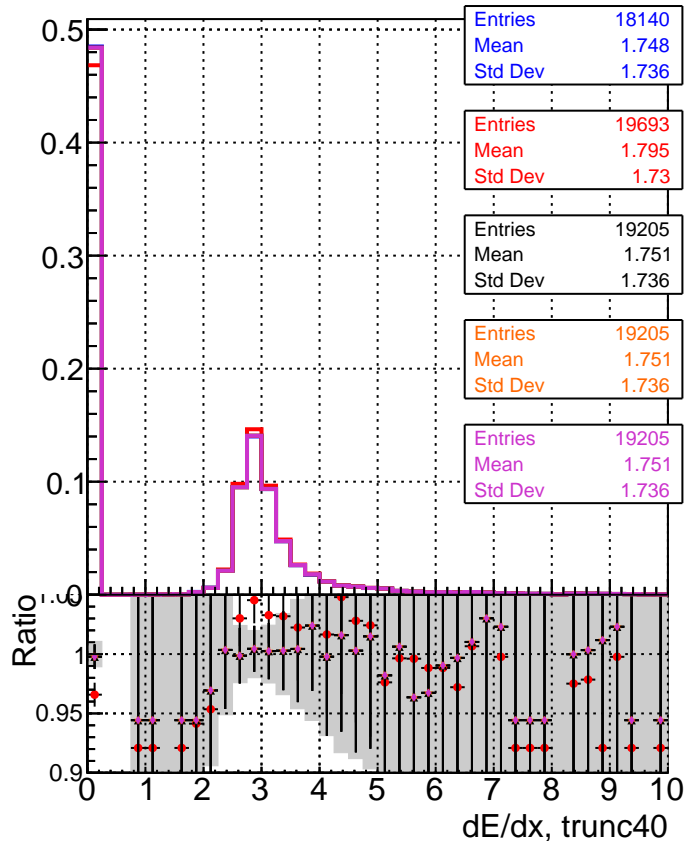

dE/dx estimator 1**dE/dx estimator 2**

DQM_V0001_R000000001	Global	mkFit	NOeval
DQM_V0001_R000000001	Global	mkFit	NObatch
DQM_V0001_R000000001	Global	mkFit	batch
DQM_V0001_R000000001	Global	mkFit	batch32
DQM_V0001_R000000001	Global	mkFit	batch64