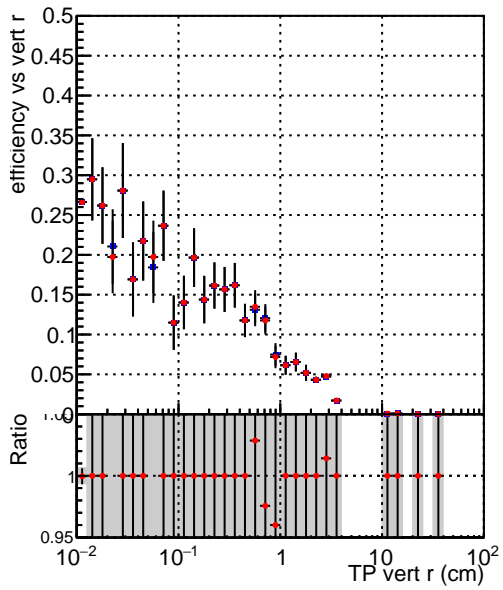

Efficiency vs vertpos

Legend:
 - DQM_V0001_R000000001_Global_mkFit_baseline
 - DQM_V0001_R000000001_Global_mkFit_BASELINE-2

Efficiency vs vert z

Efficiency vs. sim PV z