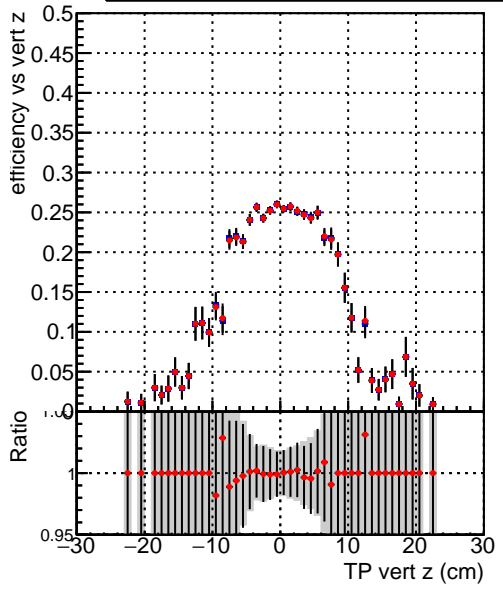

Efficiency vs vertpos

Legend:
 - DQM_V0001_R000000001_Global_mkFit_baseline
 - DQM_V0001_R000000001_Global_mkFit_BASELINE-2

Efficiency vs vert z

Efficiency vs. sim PV z