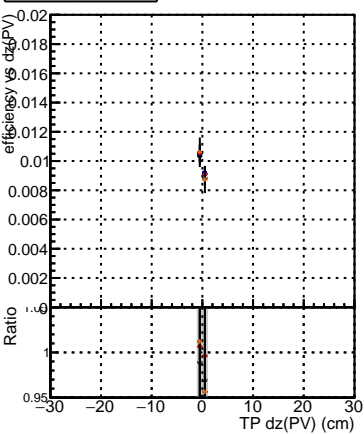

Efficiency vs Dxy(PV)

- DQM_V0001_R000000001_Global_mkFit_baseline
- DQM_V0001_R000000001_Global_mkFit_var
- DQM_V0001_R000000001_Global_mkFit_jcoreNoClean
- DQM_V0001_R000000001_Global_mkFit_jcore50maxCand-24DUPremoval

Efficiency vs Dz(PV)

Efficiency vs Dz(PV)