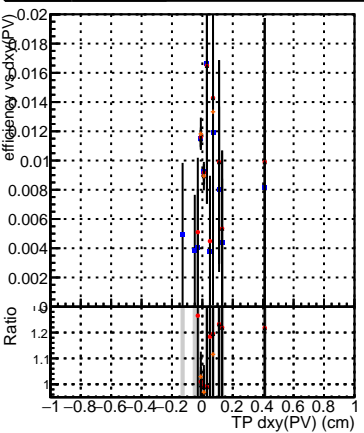

Efficiency vs Dxy(PV)

- DQM_V0001_R000000001_Global_mkFit_baseline
- DQM_V0001_R000000001_Global_mkFit_var
- DQM_V0001_R000000001_Global_mkFit_jcoreNoClean
- DQM_V0001_R000000001_Global_mkFit_jcore50maxCand-24DUPremoval

Efficiency vs Dz(PV)

Efficiency vs Dz(PV)