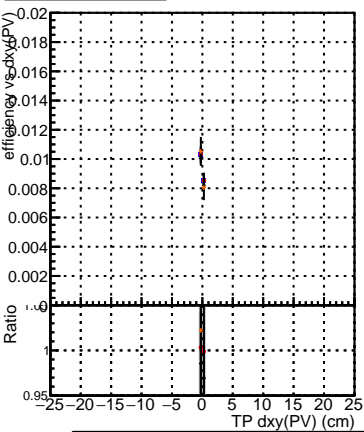

Efficiency vs Dxy(PV)

- DQM_V0001_R000000001_Global_mkFit_baseline
- DQM_V0001_R000000001_Global_mkFit_var
- DQM_V0001_R000000001_Global_mkFit_jcoreNoClean
- DQM_V0001_R000000001_Global_mkFit_jcore50maxCand-24DUPremoval

Efficiency vs Dz(PV)

Efficiency vs Dz(PV)