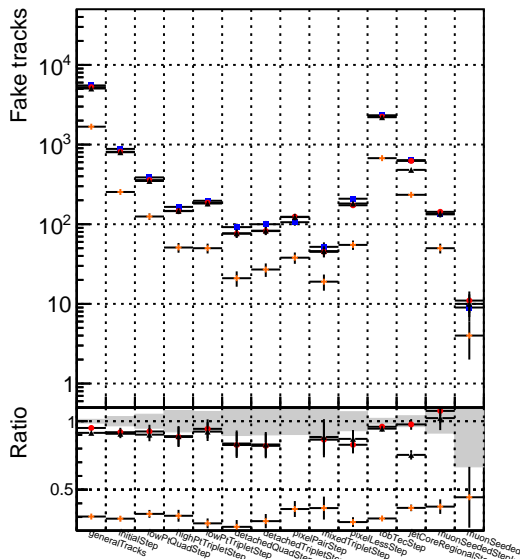

Number of tracks vs collection

Number of true tracks vs collection

■	DQM_V0001_R000000001	Global_mkFit_baseline
●	DQM_V0001_R000000001	Global_mkFit_var
▲	DQM_V0001_R000000001	Global_mkFit_coreNoClean
◆	DQM_V0001_R000000001	Global_mkFit_core50maxCand-24DUPremoval

Number

Number of pileup tracks vs collection