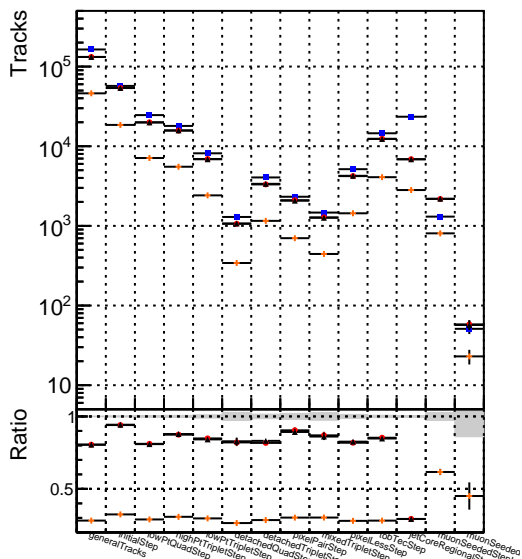

Number of tracks vs collection

Number of true tracks vs collection

■	DQM_V0001_R000000001	Global_mkFit_baseline
●	DQM_V0001_R000000001	Global_mkFit_var
▲	DQM_V0001_R000000001	Global_mkFit_coreNoClean
◆	DQM_V0001_R000000001	Global_mkFit_core50maxCand-24DUPremoval

Number

Number of pileup tracks vs collection