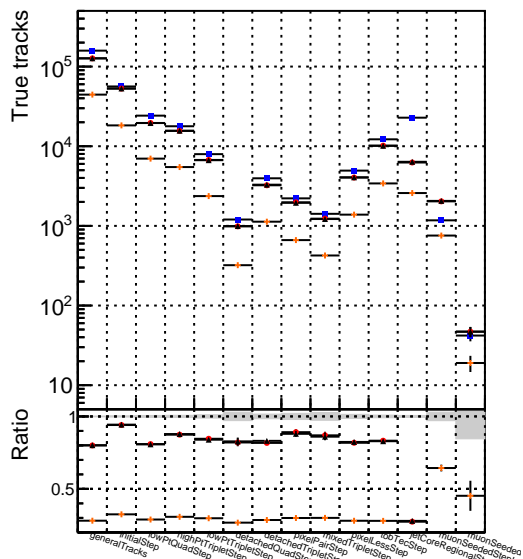

Number of tracks vs collection

Number of true tracks vs collection

■	DQM_V0001_R000000001	Global_mkFit_baseline
●	DQM_V0001_R000000001	Global_mkFit_var
▲	DQM_V0001_R000000001	Global_mkFit_coreNoClean
◆	DQM_V0001_R000000001	Global_mkFit_core50maxCand-24DUPremoval

Number

Number of pileup tracks vs collection