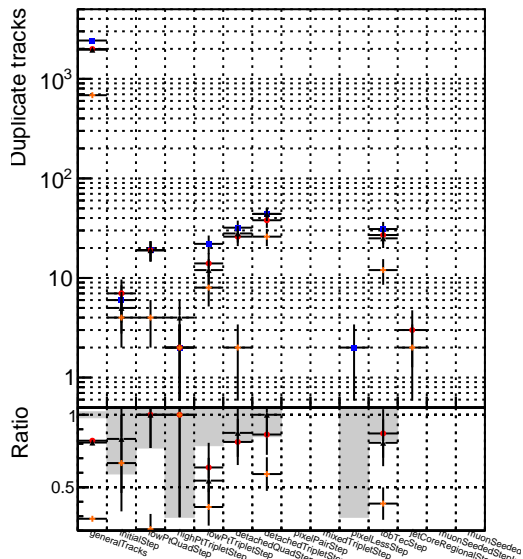

Number of tracks vs collection

Number of true tracks vs collection

■	DQM_V0001_R000000001	Global_mkFit_baseline
●	DQM_V0001_R000000001	Global_mkFit_var
▲	DQM_V0001_R000000001	Global_mkFit_coreNoClean
◆	DQM_V0001_R000000001	Global_mkFit_core50maxCand-24DUPremoval

Number

Number of pileup tracks vs collection