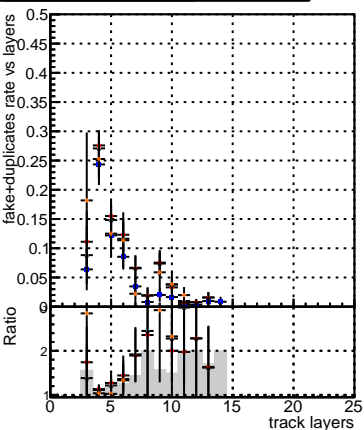

Efficiency vs hit**fake+duplicates vs hits****Efficiency vs pixel layer****fake+duplicates vs pixel layers****Efficiency vs 3D layer****fake+duplicates vs 3D layers****Efficiency vs 3D layer****fake+duplicates vs 3D layers**

- DQM_V0001_R000000001_Global_mkFit_baseline
- ▲— DQM_V0001_R000000001_Global_mkFit_var
- DQM_V0001_R000000001_Global_mkFit_jcoreNoClean
- ×— DQM_V0001_R000000001_Global_mkFit_jcore50maxCand-24DUPremoval