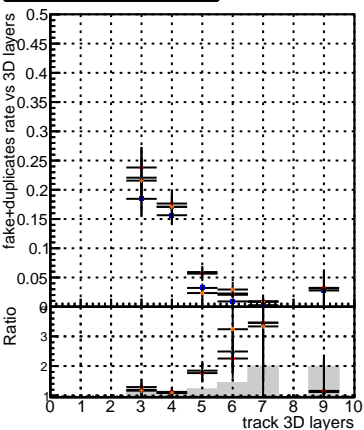

Efficiency vs hit**fake+duplicates vs hits****Efficiency vs pixel layer****fake+duplicates vs pixel layers****Efficiency vs 3D layer****fake+duplicates vs 3D layers****Efficiency vs 3D layer****fake+duplicates vs 3D layers**

- DQM_V0001_R000000001_Global_mkFit_baseline
- ▲— DQM_V0001_R000000001_Global_mkFit_var
- DQM_V0001_R000000001_Global_mkFit_jcoreNoClean
- ×— DQM_V0001_R000000001_Global_mkFit_jcore50maxCand-24DUPremoval