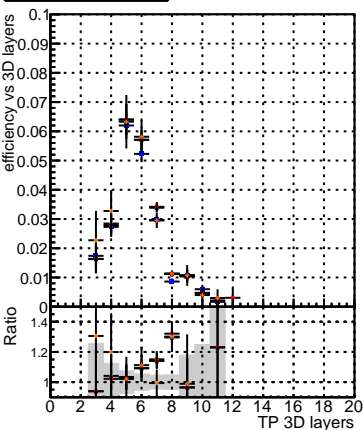

Efficiency vs hit**fake+duplicates vs hits****Efficiency vs pixel layer****fake+duplicates vs pixel layers****Efficiency vs 3D layer****fake+duplicates vs 3D layers****Efficiency vs 3D layer****fake+duplicates vs 3D layers**

- DQM_V0001_R000000001_Global_mkFit_baseline
- ▲— DQM_V0001_R000000001_Global_mkFit_var
- DQM_V0001_R000000001_Global_mkFit_jcoreNoClean
- ×— DQM_V0001_R000000001_Global_mkFit_jcore50maxCand-24DUPremoval