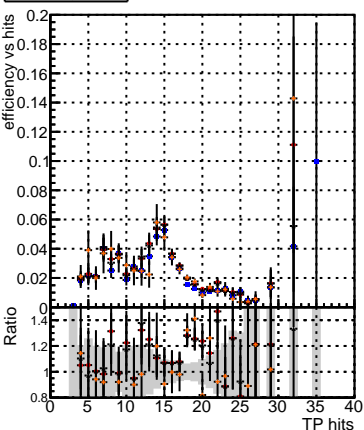

Efficiency vs hit**fake+duplicates vs hits****Efficiency vs pixel layer****fake+duplicates vs pixel layers****Efficiency vs 3D layer****fake+duplicates vs 3D layers****Efficiency vs 3D layer****fake+duplicates vs 3D layers**

- DQM_V0001_R000000001_Global_mkFit_baseline
- ▲— DQM_V0001_R000000001_Global_mkFit_var
- DQM_V0001_R000000001_Global_mkFit_jcoreNoClean
- ×— DQM_V0001_R000000001_Global_mkFit_jcore50maxCand-24DUPremoval