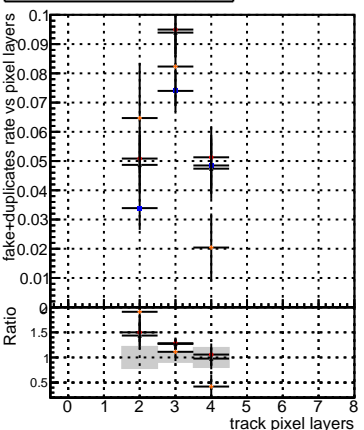

Efficiency vs hit**fake+duplicates vs hits****Efficiency vs pixel layer****fake+duplicates vs pixel layers****Efficiency vs 3D layer****fake+duplicates vs 3D layers****Efficiency vs 3D layer****fake+duplicates vs 3D layers**

- DQM_V0001_R000000001_Global_mkFit_baseline
- ▲— DQM_V0001_R000000001_Global_mkFit_var
- DQM_V0001_R000000001_Global_mkFit_jcoreNoClean
- ×— DQM_V0001_R000000001_Global_mkFit_jcore50maxCand-24DUPremoval