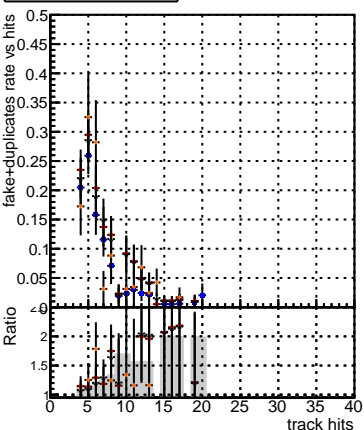

Efficiency vs hit**fake+duplicates vs hits****Efficiency vs pixel layer****fake+duplicates vs pixel layers****Efficiency vs 3D layer****fake+duplicates vs 3D layers****Efficiency vs 3D layer****fake+duplicates vs 3D layers**

- DQM_V0001_R000000001_Global_mkFit_baseline
- ▲— DQM_V0001_R000000001_Global_mkFit_var
- DQM_V0001_R000000001_Global_mkFit_jcoreNoClean
- ×— DQM_V0001_R000000001_Global_mkFit_jcore50maxCand-24DUPremoval