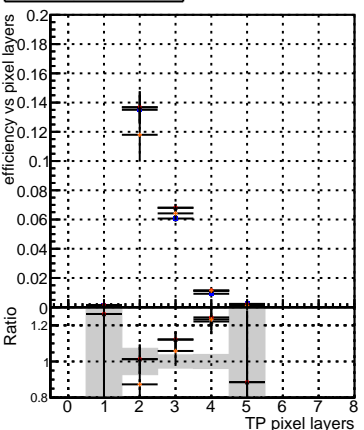

Efficiency vs hit**fake+duplicates vs hits****Efficiency vs pixel layer****fake+duplicates vs pixel layers****Efficiency vs 3D layer****fake+duplicates vs 3D layers****Efficiency vs 3D layer****fake+duplicates vs 3D layers**

- DQM_V0001_R000000001_Global_mkFit_baseline
- ▲— DQM_V0001_R000000001_Global_mkFit_var
- DQM_V0001_R000000001_Global_mkFit_jcoreNoClean
- ×— DQM_V0001_R000000001_Global_mkFit_jcore50maxCand-24DUPremoval