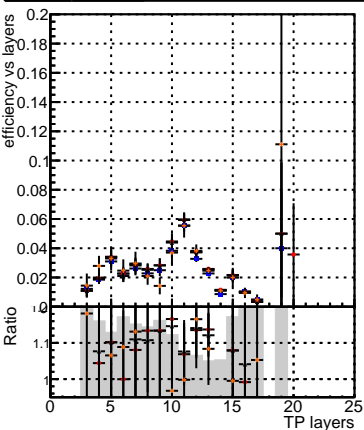

Efficiency vs hit**fake+duplicates vs hits****Efficiency vs pixel layer****fake+duplicates vs pixel layers****Efficiency vs 3D layer****fake+duplicates vs 3D layers****Efficiency vs 3D layer****fake+duplicates vs 3D layers**

- DQM_V0001_R000000001_Global_mkFit_baseline
- ▲— DQM_V0001_R000000001_Global_mkFit_var
- DQM_V0001_R000000001_Global_mkFit_jcoreNoClean
- ×— DQM_V0001_R000000001_Global_mkFit_jcore50maxCand-24DUPremoval