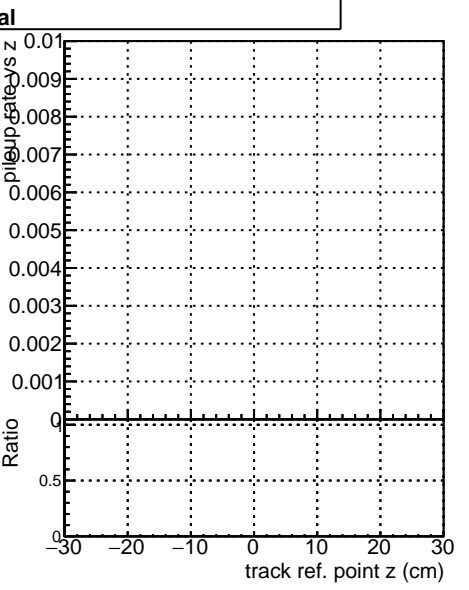

Fake rate vs vertpos

Duplicates Rate vs vertpos

Pileup rate vs vertpos

■ DQM\_V0001\_R0000000001\_Glob mkFit baseline  
■ DQM\_V0001\_R0000000001\_Glob mkFit var  
■ DQM\_V0001\_R0000000001\_Glob mkFit coreNoClean  
■ DQM\_V0001\_R0000000001\_Glob mkFit core50maxCand-24DUPremoval

Fake rate vs v

Fake rate vs. sim PV z

Duplicates Rate vs sim PV z

Pileup rate vs. sim PV z