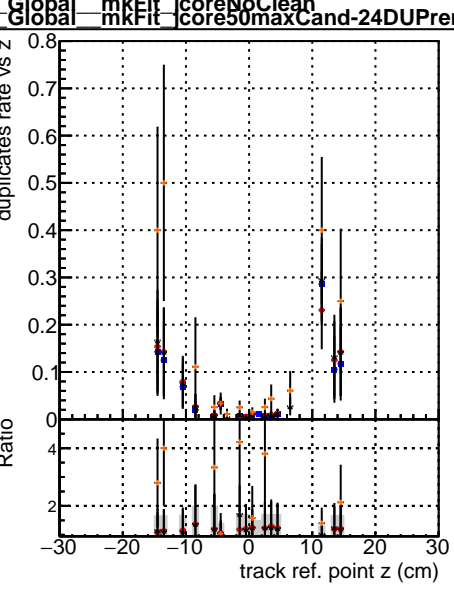

Fake rate vs vertpos

Duplicates Rate vs vertpos

Pileup rate vs vertpos

■ DQM\_V0001\_R0000000001\_Glob mkFit baseline  
■ DQM\_V0001\_R0000000001\_Glob mkFit var  
■ DQM\_V0001\_R0000000001\_Glob mkFit coreNoClean  
■ DQM\_V0001\_R0000000001\_Glob mkFit core50maxCand-24DUPremoval

Fake rate vs v

Fake rate vs. sim PV z

Duplicates Rate vs sim PV z

Pileup rate vs. sim PV z