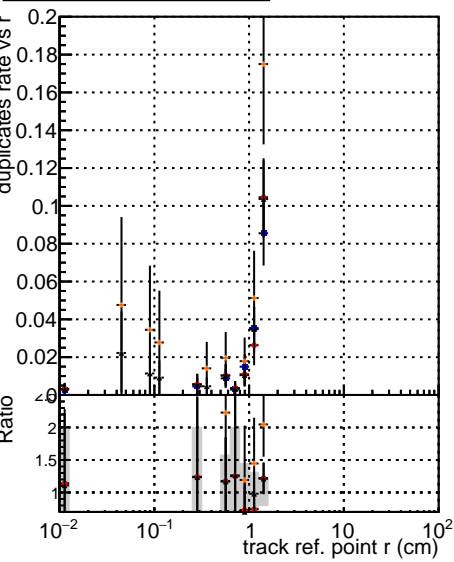

Fake rate vs vertpos

Duplicates Rate vs vertpos

Pileup rate vs vertpos

■ DQM\_V0001\_R0000000001\_Glob mkFit baseline  
■ DQM\_V0001\_R0000000001\_Glob mkFit var  
■ DQM\_V0001\_R0000000001\_Glob mkFit coreNoClean  
■ DQM\_V0001\_R0000000001\_Glob mkFit core50maxCand-24DUPremoval

Fake rate vs v

Fake rate vs. sim PV z

Duplicates Rate vs sim PV z

Pileup rate vs. sim PV z