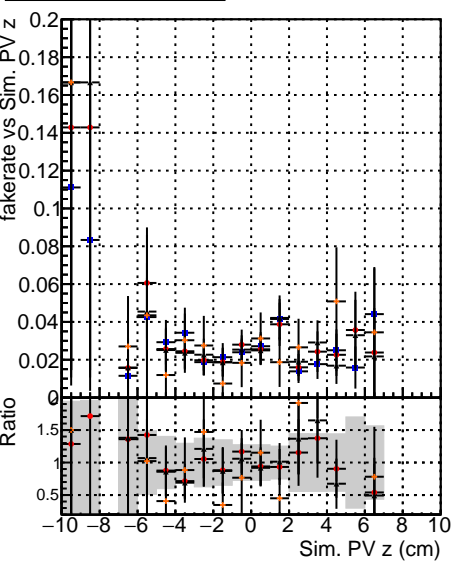

Fake rate vs vertpos

Duplicates Rate vs vertpos

Pileup rate vs vertpos

■ DQM\_V0001\_R0000000001\_Glob mkFit baseline  
■ DQM\_V0001\_R0000000001\_Glob mkFit var  
■ DQM\_V0001\_R0000000001\_Glob mkFit coreNoClean  
■ DQM\_V0001\_R0000000001\_Glob mkFit core50maxCand-24DUPremoval

Fake rate vs v

Fake rate vs. sim PV z

Duplicates Rate vs sim PV z

Pileup rate vs. sim PV z