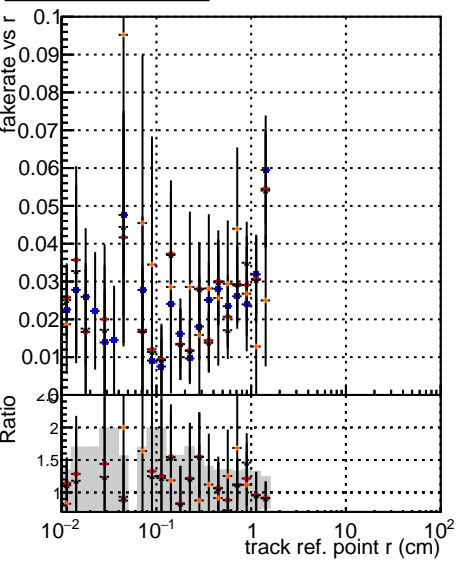

Fake rate vs vertpos

Duplicates Rate vs vertpos

Pileup rate vs vertpos

■ DQM\_V0001\_R0000000001\_Glob mkFit baseline  
■ DQM\_V0001\_R0000000001\_Glob mkFit var  
■ DQM\_V0001\_R0000000001\_Glob mkFit coreNoClean  
■ DQM\_V0001\_R0000000001\_Glob mkFit core50maxCand-24DUPremoval

Fake rate vs v

Fake rate vs. sim PV z

Duplicates Rate vs sim PV z

Pileup rate vs. sim PV z