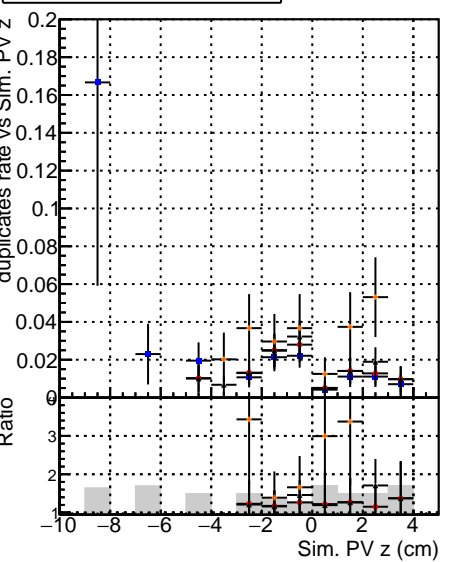

Fake rate vs vertpos

Duplicates Rate vs vertpos

Pileup rate vs vertpos

■ DQM\_V0001\_R0000000001\_Glob mkFit baseline  
■ DQM\_V0001\_R0000000001\_Glob mkFit var  
■ DQM\_V0001\_R0000000001\_Glob mkFit coreNoClean  
■ DQM\_V0001\_R0000000001\_Glob mkFit core50maxCand-24DUPremoval

Fake rate vs v

Fake rate vs. sim PV z

Duplicates Rate vs sim PV z

Pileup rate vs. sim PV z