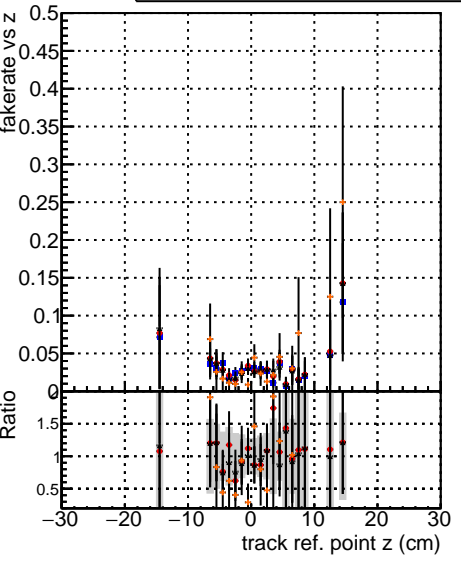

Fake rate vs vertpos

Duplicates Rate vs vertpos

Pileup rate vs vertpos

■ DQM\_V0001\_R0000000001\_Glob mkFit baseline  
■ DQM\_V0001\_R0000000001\_Glob mkFit var  
■ DQM\_V0001\_R0000000001\_Glob mkFit coreNoClean  
■ DQM\_V0001\_R0000000001\_Glob mkFit core50maxCand-24DUPremoval

Fake rate vs v

Fake rate vs. sim PV z

Duplicates Rate vs sim PV z

Pileup rate vs. sim PV z