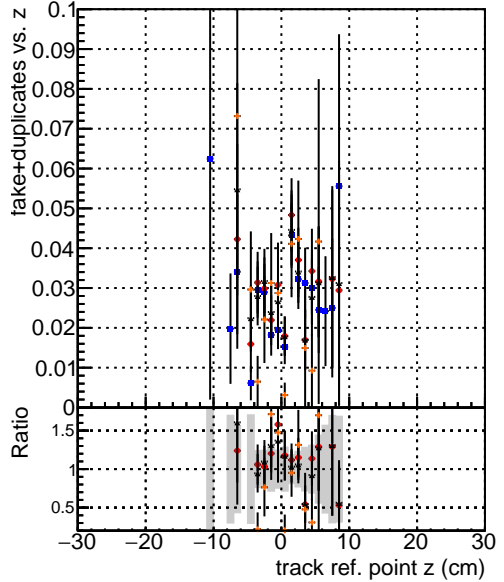

fake+duplicates vs vert r

◆	DQM_V0001_R000000001	Global_mkFit_baseline
■	DQM_V0001_R000000001	Global_mkFit_var
▲	DQM_V0001_R000000001	Global_mkFit_coreNoClean
★	DQM_V0001_R000000001	Global_mkFit_core50maxCand-24DUPremoval

**fake+duplicates vs Sim. PV z**