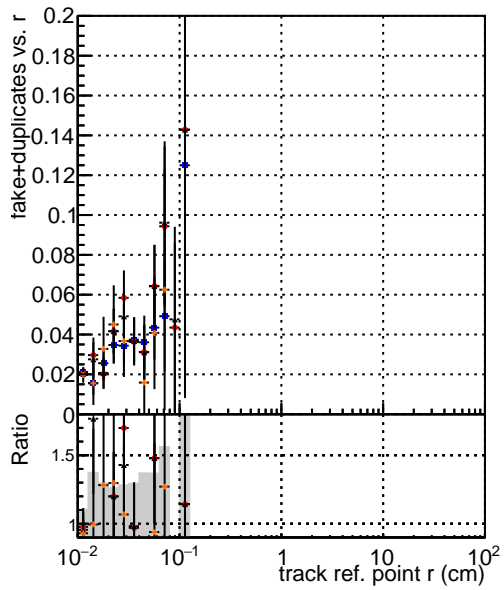

fake+duplicates vs vert r

◆	DQM_V0001_R000000001	Global_mkFit_baseline
■	DQM_V0001_R000000001	Global_mkFit_var
▲	DQM_V0001_R000000001	Global_mkFit_coreNoClean
★	DQM_V0001_R000000001	Global_mkFit_core50maxCand-24DUPremoval

**fake+duplicates vs Sim. PV z**