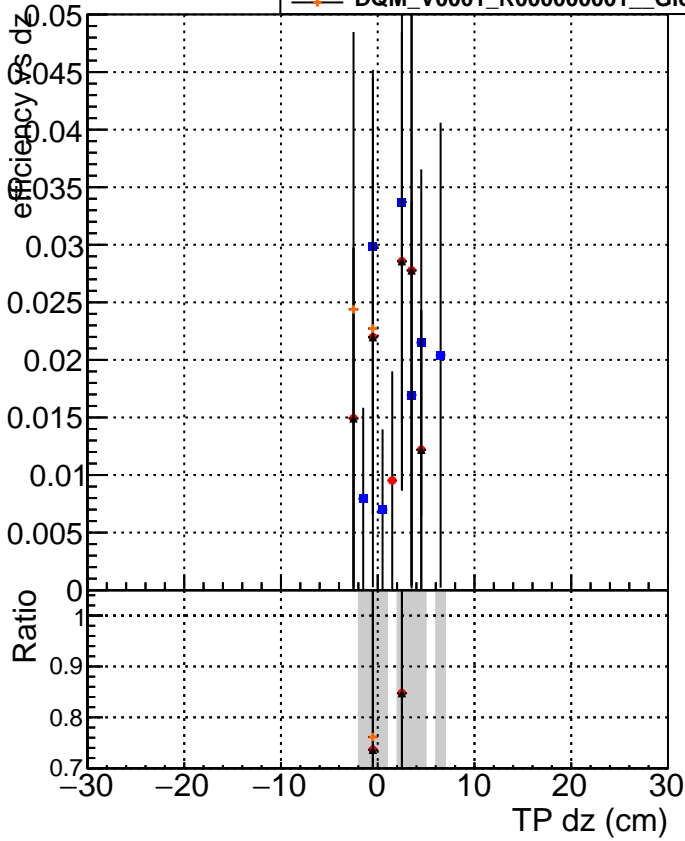

Efficiency vs Dxy

Efficiency vs Dz

- DQM_V0001_R000000001_Global_mkFit_baseline
- DQM_V0001_R000000001_Global_mkFit_var
- ▲ DQM_V0001_R000000001_Global_mkFit_coreNoClean
- ◆ DQM_V0001_R000000001_Global_mkFit_core50maxCand-24DUPremoval