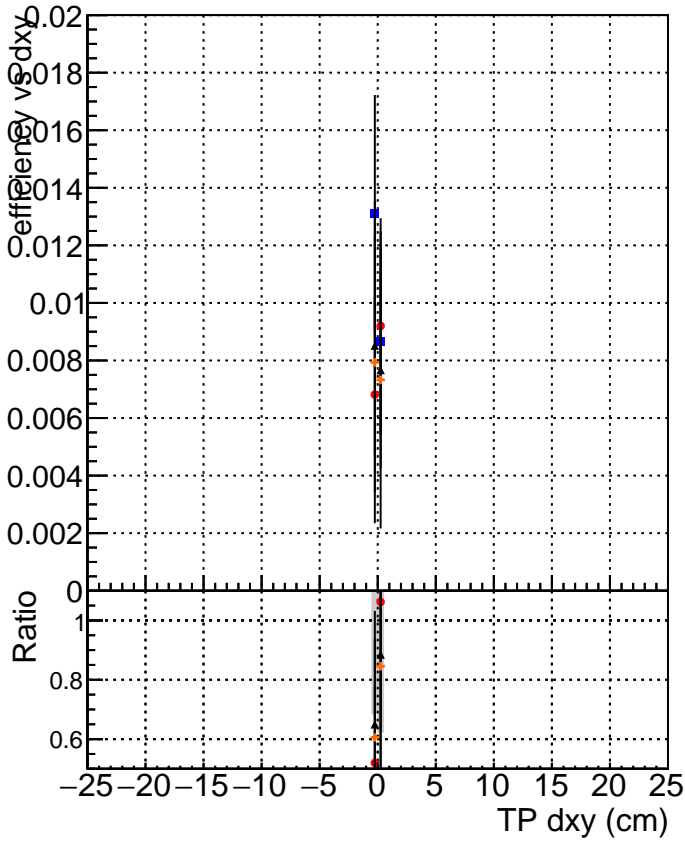

Efficiency vs Dxy

Efficiency vs Dz

- DQM_V0001_R000000001_Global_mkFit_baseline
- DQM_V0001_R000000001_Global_mkFit_var
- ▲ DQM_V0001_R000000001_Global_mkFit_coreNoClean
- ◆ DQM_V0001_R000000001_Global_mkFit_core50maxCand-24DUPremoval