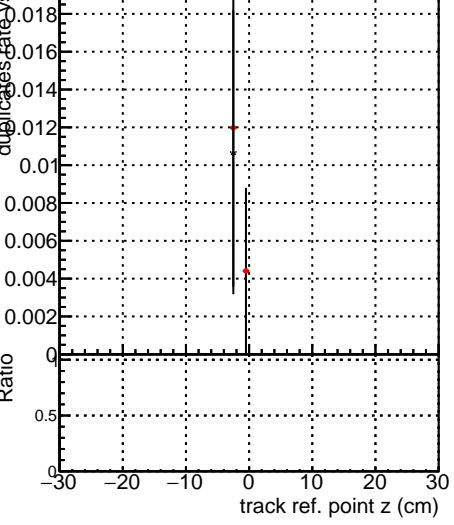

Fake rate vs vertpos

Duplicates Rate vs vertpos

Pileup rate vs vertpos

Legend for Fake rate vs v, Duplicates Rate vs v, and Pileup rate vs v:

| | | | | | | |
|---|-----|-------|-------------|--------|-------|----------------------------|
| █ | DQM | V0001 | R0000000001 | Global | mkFit | baseline |
| █ | DQM | V0001 | R0000000001 | Global | mkFit | var |
| █ | DQM | V0001 | R0000000001 | Global | mkFit | coreNoClean |
| █ | DQM | V0001 | R0000000001 | Global | mkFit | core50maxCand-24DUPremoval |

Fake rate vs v

Duplicates Rate vs v

Pileup rate vs v

Fake rate vs. sim PV z

Duplicates Rate vs sim PV z

Pileup rate vs. sim PV z