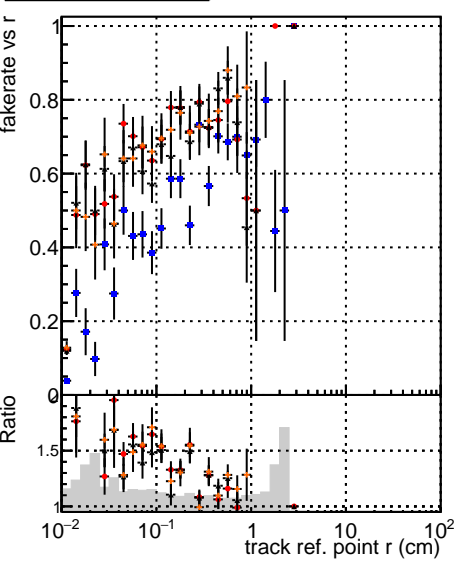

Fake rate vs vertpos

Duplicates Rate vs vertpos

Pileup rate vs vertpos

Legend for Fake rate vs v, Duplicates Rate vs v, and Pileup rate vs v:

| | | | | | | |
|---|-----|-------|-------------|--------|-------|----------------------------|
| █ | DQM | V0001 | R0000000001 | Global | mkFit | baseline |
| █ | DQM | V0001 | R0000000001 | Global | mkFit | var |
| █ | DQM | V0001 | R0000000001 | Global | mkFit | coreNoClean |
| █ | DQM | V0001 | R0000000001 | Global | mkFit | core50maxCand-24DUPremoval |

Fake rate vs v

Duplicates Rate vs v

Pileup rate vs v

Fake rate vs. sim PV z

Duplicates Rate vs sim PV z

Pileup rate vs. sim PV z