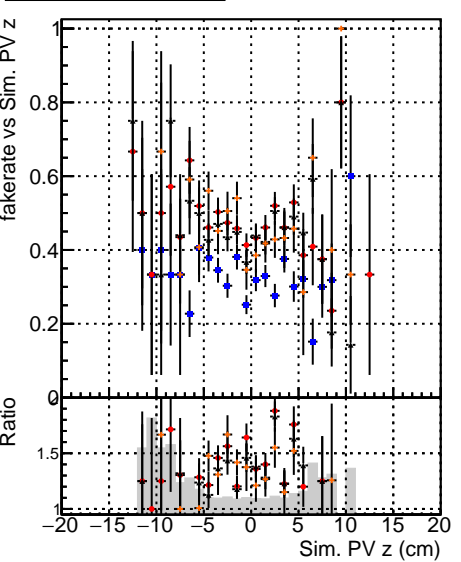

Fake rate vs vertpos

Duplicates Rate vs vertpos

Pileup rate vs vertpos

Legend for Fake rate vs v, Duplicates Rate vs v, and Pileup rate vs v:

| | | | | | | |
|---|-----|-------|-------------|--------|-------|----------------------------|
| █ | DQM | V0001 | R0000000001 | Global | mkFit | baseline |
| █ | DQM | V0001 | R0000000001 | Global | mkFit | var |
| █ | DQM | V0001 | R0000000001 | Global | mkFit | coreNoClean |
| █ | DQM | V0001 | R0000000001 | Global | mkFit | core50maxCand-24DUPremoval |

Fake rate vs v

Duplicates Rate vs v

Pileup rate vs v

Fake rate vs. sim PV z

Duplicates Rate vs sim PV z

Pileup rate vs. sim PV z