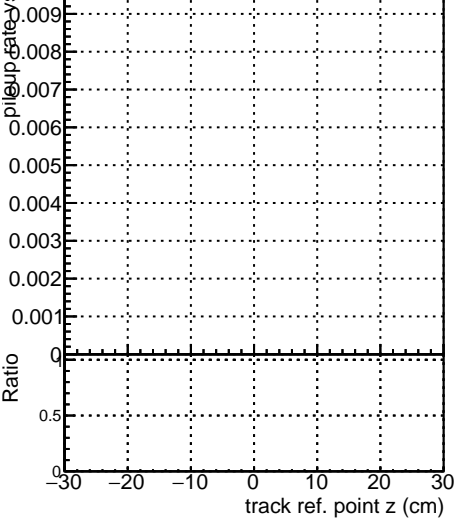

Fake rate vs vertpos

Duplicates Rate vs vertpos

Pileup rate vs vertpos

Legend for Fake rate vs v, Duplicates Rate vs v, and Pileup rate vs v:

| | | | | | | |
|---|-----|-------|-------------|--------|-------|----------------------------|
| █ | DQM | V0001 | R0000000001 | Global | mkFit | baseline |
| █ | DQM | V0001 | R0000000001 | Global | mkFit | var |
| █ | DQM | V0001 | R0000000001 | Global | mkFit | coreNoClean |
| █ | DQM | V0001 | R0000000001 | Global | mkFit | core50maxCand-24DUPremoval |

Fake rate vs v

Duplicates Rate vs v

Pileup rate vs v

Fake rate vs. sim PV z

Duplicates Rate vs sim PV z

Pileup rate vs. sim PV z