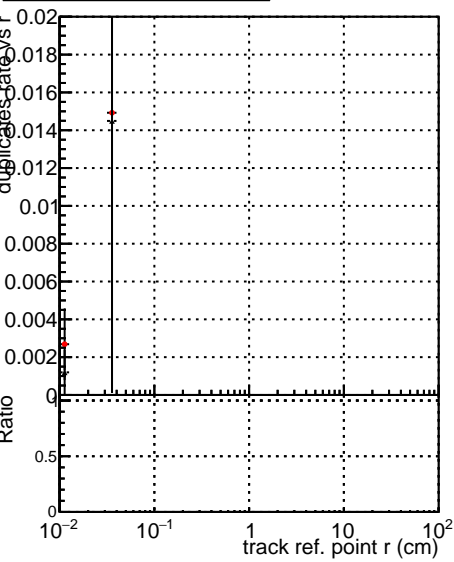

Fake rate vs vertpos

Duplicates Rate vs vertpos

Pileup rate vs vertpos

Legend for Fake rate vs v, Duplicates Rate vs v, and Pileup rate vs v:

| | | | | | | |
|---|-----|-------|-------------|--------|-------|----------------------------|
| █ | DQM | V0001 | R0000000001 | Global | mkFit | baseline |
| █ | DQM | V0001 | R0000000001 | Global | mkFit | var |
| █ | DQM | V0001 | R0000000001 | Global | mkFit | coreNoClean |
| █ | DQM | V0001 | R0000000001 | Global | mkFit | core50maxCand-24DUPremoval |

Fake rate vs v

Duplicates Rate vs v

Pileup rate vs v

Fake rate vs. sim PV z

Duplicates Rate vs sim PV z

Pileup rate vs. sim PV z