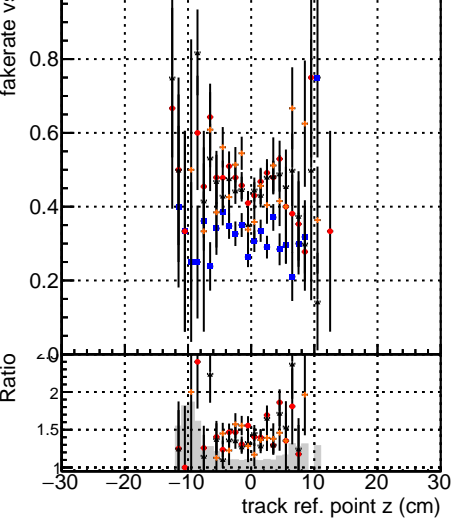

Fake rate vs vertpos

Duplicates Rate vs vertpos

Pileup rate vs vertpos

Legend for Fake rate vs v, Duplicates Rate vs v, and Pileup rate vs v:

| | | | | | | |
|---|-----|-------|-------------|--------|-------|----------------------------|
| █ | DQM | V0001 | R0000000001 | Global | mkFit | baseline |
| █ | DQM | V0001 | R0000000001 | Global | mkFit | var |
| █ | DQM | V0001 | R0000000001 | Global | mkFit | coreNoClean |
| █ | DQM | V0001 | R0000000001 | Global | mkFit | core50maxCand-24DUPremoval |

Fake rate vs v

Duplicates Rate vs v

Pileup rate vs v

Fake rate vs. sim PV z

Duplicates Rate vs sim PV z

Pileup rate vs. sim PV z