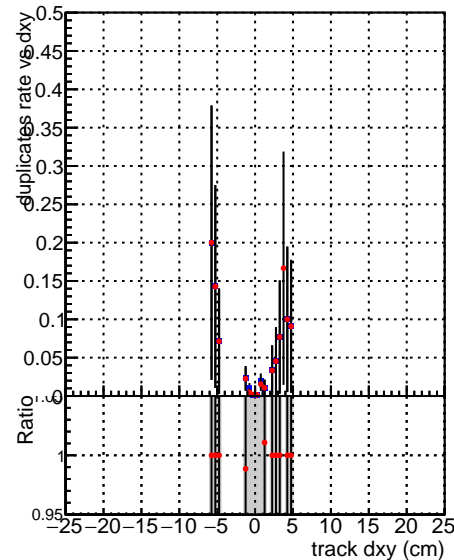

Fake rate vs dxy

Duplicates Rate vs Dxy

Pileup rate vs dxy

Fake rate vs dz

Duplicates Rate vs Ddz

Pileup rate vs dz

—●— DQM_V0001_R000000001_Global_mkFit_baseline
—●— DQM_V0001_R000000001_Global_mkFit_jcore50maxCand-24DUPremoval-1000