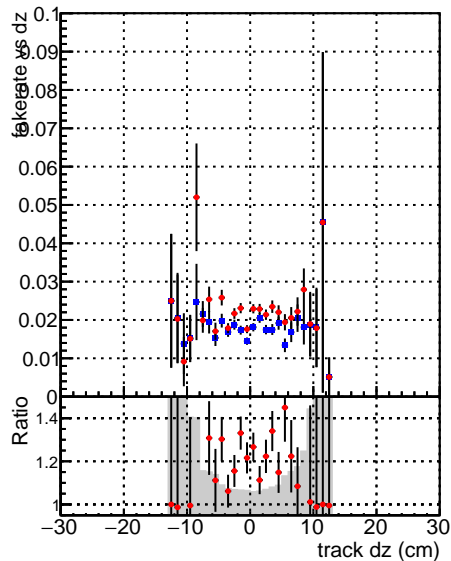

Fake rate vs dxy

Duplicates Rate vs Dxy

Pileup rate vs dxy

Fake rate vs dz

Duplicates Rate vs Ddz

Pileup rate vs dz

—●— DQM_V0001_R000000001_Global_mkFit_baseline
—●— DQM_V0001_R000000001_Global_mkFit_jcore50maxCand-24DUPremoval-1000