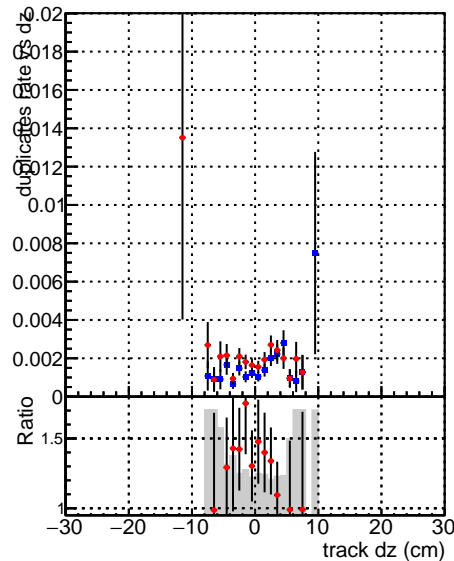

Fake rate vs dxy

Duplicates Rate vs Dxy

Pileup rate vs dxy

Fake rate vs dz

Duplicates Rate vs Ddz

Pileup rate vs dz

—●— DQM_V0001_R000000001_Global_mkFit_baseline
—●— DQM_V0001_R000000001_Global_mkFit_jcore50maxCand-24DUPremoval-1000