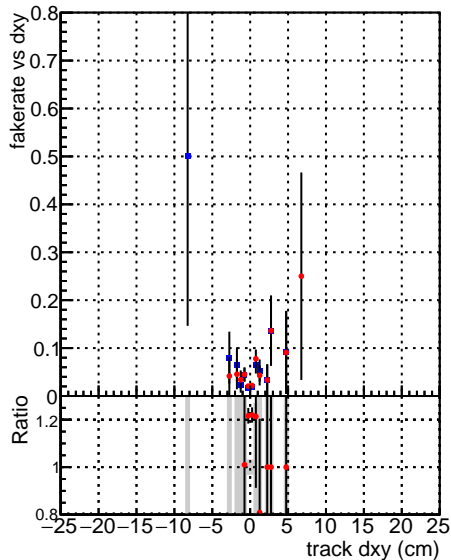

Fake rate vs dxy

Duplicates Rate vs Dxy

Pileup rate vs dxy

Fake rate vs dz

Duplicates Rate vs Ddz

Pileup rate vs dz

—●— DQM_V0001_R000000001_Global_mkFit_baseline
—●— DQM_V0001_R000000001_Global_mkFit_jcore50maxCand-24DUPremoval-1000