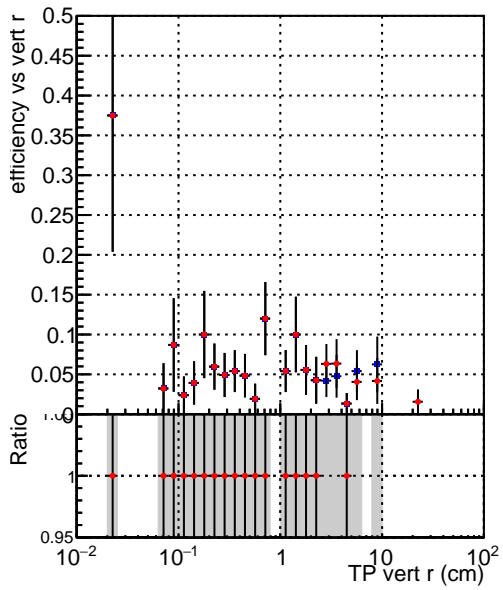

Efficiency vs vertpos

Legend: DQM_V0001_R000000001_Global_mkFit_baseline (blue square), DQM_V0001_R000000001_Global_mkFit_core50maxCand-24DUPremoval-1000 (red circle)

Efficiency vs vert z

Efficiency vs. sim PV z