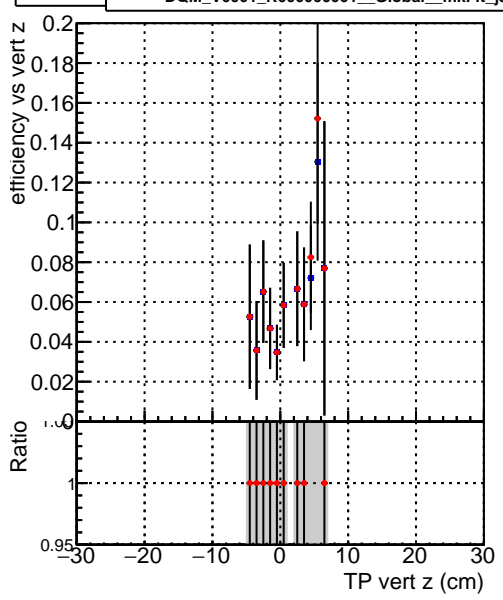

Efficiency vs vertpos

Legend: DQM_V0001_R000000001_Global_mkFit_baseline (blue square), DQM_V0001_R000000001_Global_mkFit_core50maxCand-24DUPremoval-1000 (red circle)

Efficiency vs vert z

Efficiency vs. sim PV z