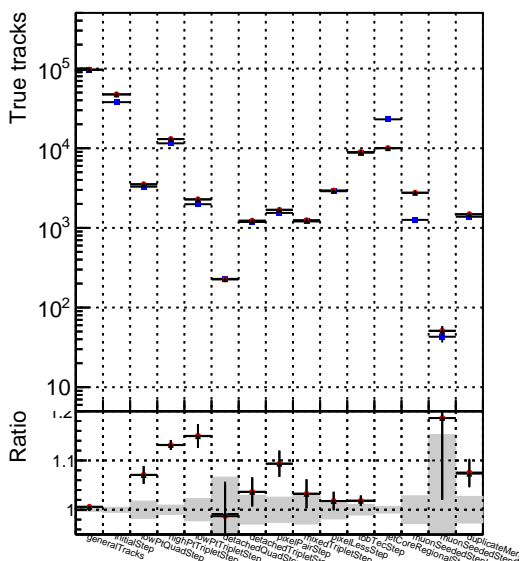

Number of tracks vs collection

Number of true tracks vs collection

- DQM_V0001_R000000001_Global_mkFit_baseline
- DQM_V0001_R000000001_Global_mkFit_jcore50maxCand-24DUPremoval-1000
- DQM_V0001_R000000001_Global_mkFit_jcore50maxCand-24DUPremoval-1000-2

Number

Number of pileup tracks vs collection