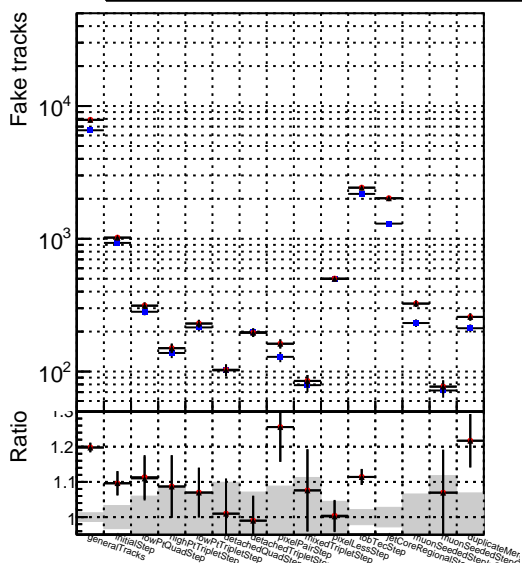

Number of tracks vs collection

Number of true tracks vs collection

- DQM_V0001_R000000001_Global_mkFit_baseline
- DQM_V0001_R000000001_Global_mkFit_jcore50maxCand-24DUPremoval-1000
- DQM_V0001_R000000001_Global_mkFit_jcore50maxCand-24DUPremoval-1000-2

Number

Number of pileup tracks vs collection