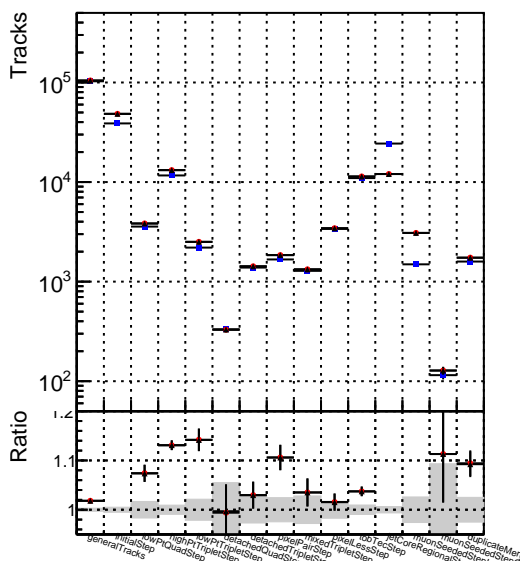

Number of tracks vs collection

Number of true tracks vs collection

- DQM_V0001_R000000001_Global_mkFit_baseline
- DQM_V0001_R000000001_Global_mkFit_jcore50maxCand-24DUPremoval-1000
- DQM_V0001_R000000001_Global_mkFit_jcore50maxCand-24DUPremoval-1000-2

Number

Number of pileup tracks vs collection