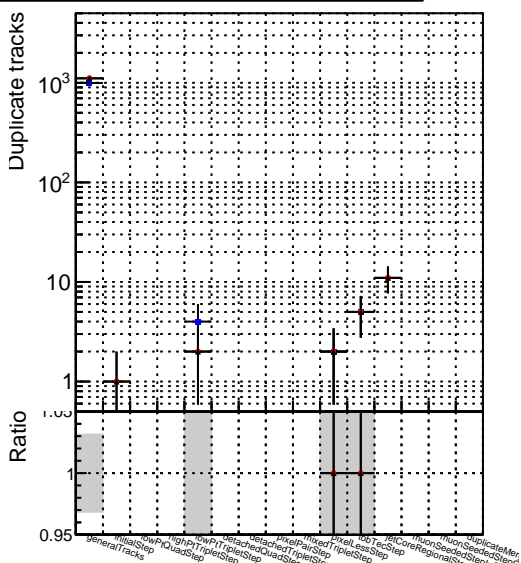

Number of tracks vs collection

Number of true tracks vs collection

- DQM_V0001_R000000001_Global_mkFit_baseline
- DQM_V0001_R000000001_Global_mkFit_jcore50maxCand-24DUPremoval-1000
- DQM_V0001_R000000001_Global_mkFit_jcore50maxCand-24DUPremoval-1000-2

Number

Number of pileup tracks vs collection