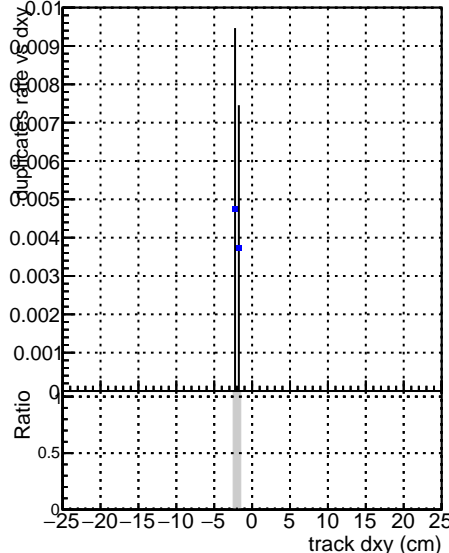

**Fake rate vs dxy**

**Duplicates Rate vs Dxy**

**Pileup rate vs dxy**

**Fake rate vs dz**

—● DGM V0001 R0000000001 Global mkFit baseline  
—● DGM V0001 R0000000001 Global mkFit icore50maxCand-24DUPremoval-1000-2  
—● DGM V0001 R0000000001 Global mkFit icore50maxCand-24DUPremoval-1000-2