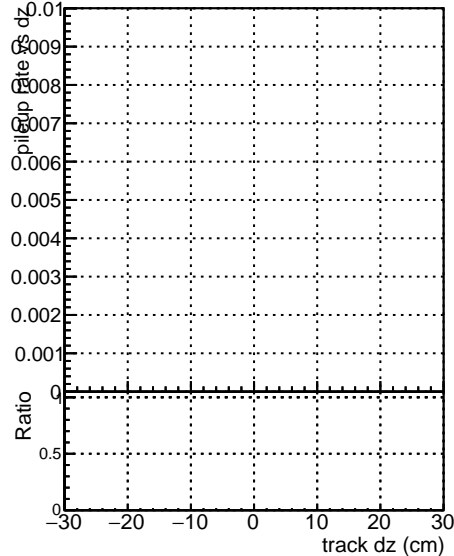

**Fake rate vs dxy**

**Duplicates Rate vs Dxy**

**Pileup rate vs dxy**

**Fake rate vs dz**

—● DGM V0001 R0000000001 Global mkFit baseline  
—● DGM V0001 R0000000001 Global mkFit icore50maxCand-24DUPremoval-1000-2  
—● DGM V0001 R0000000001 Global mkFit icore50maxCand-24DUPremoval-1000-2