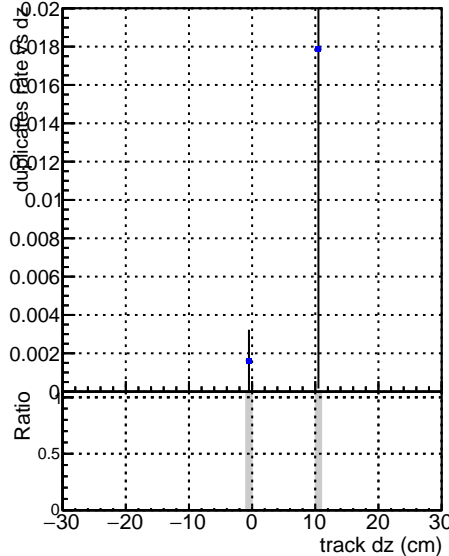

**Fake rate vs dxy**

**Duplicates Rate vs Dxy**

**Pileup rate vs dxy**

**Fake rate vs dz**

—● DGM V0001 R0000000001 Global mkFit baseline  
—● DGM V0001 R0000000001 Global mkFit icore50maxCand-24DUPremoval-1000-2  
—● DGM V0001 R0000000001 Global mkFit icore50maxCand-24DUPremoval-1000-2