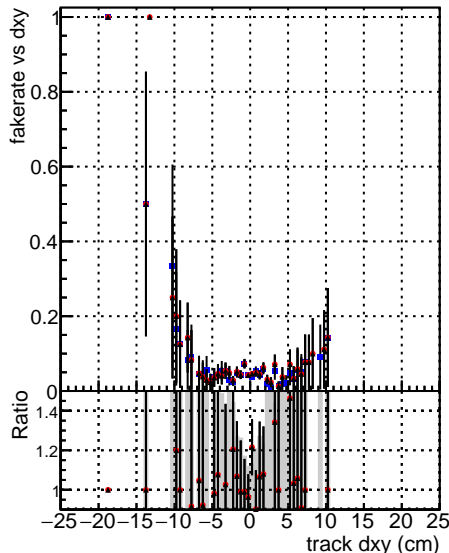

**Fake rate vs dxy**

**Duplicates Rate vs Dxy**

**Pileup rate vs dxy**

**Fake rate vs dz**

—● DGM V0001 R0000000001 Global mkFit baseline  
—● DGM V0001 R0000000001 Global mkFit icore50maxCand-24DUPremoval-1000-2  
—● DGM V0001 R0000000001 Global mkFit icore50maxCand-24DUPremoval-1000-2