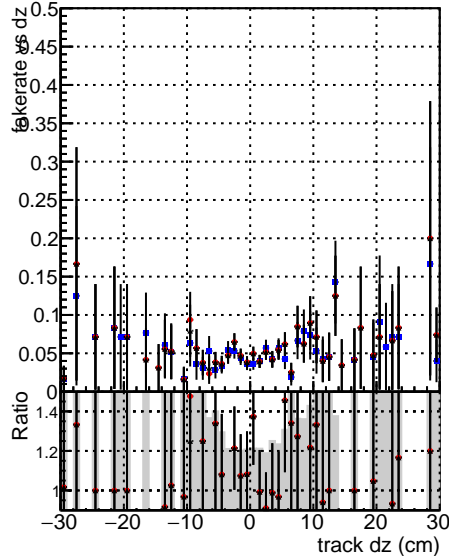

**Fake rate vs dxy**

**Duplicates Rate vs Dxy**

**Pileup rate vs dxy**

**Fake rate vs dz**

—● DGM V0001 R0000000001 Global mkFit baseline  
—● DGM V0001 R0000000001 Global mkFit icore50maxCand-24DUPremoval-1000-2  
—● DGM V0001 R0000000001 Global mkFit icore50maxCand-24DUPremoval-1000-2