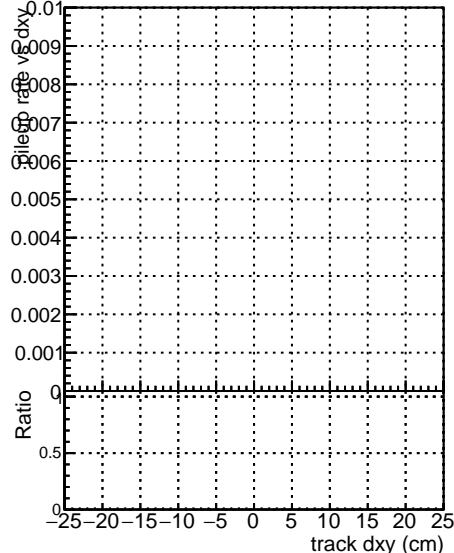

**Fake rate vs dxy**

**Duplicates Rate vs Dxy**

**Pileup rate vs dxy**

**Fake rate vs dz**

—● DGM V0001 R0000000001 Global mkFit baseline  
—● DGM V0001 R0000000001 Global mkFit icore50maxCand-24DUPremoval-1000-2  
—● DGM V0001 R0000000001 Global mkFit icore50maxCand-24DUPremoval-1000-2