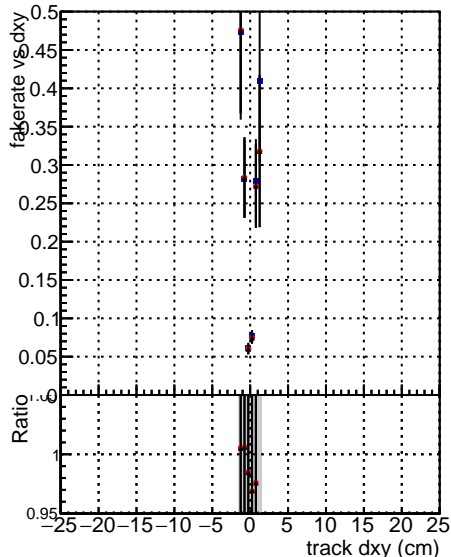

Fake rate vs dxy

Duplicates Rate vs Dxy

Pileup rate vs dxy

● DGM V0001 R000000001 Global mkFit baseline
● DGM V0001 R000000001 Global mkFit core50maxCand-24DUPremoval-1000-2
● DGM V0001 R000000001 Global mkFit core50maxCand-24DUPremoval-1000-2

Fake rate vs dz

Duplicates Rate vs Dzy

Pileup rate vs dz