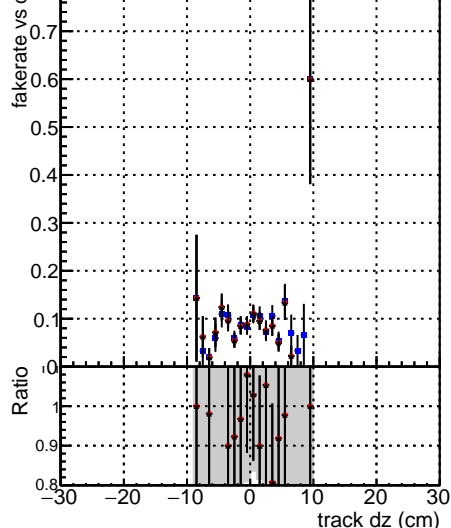

Fake rate vs dxy

Duplicates Rate vs Dxy

Pileup rate vs dxy

● DGM V0001 R000000001 Global mkFit baseline
● DGM V0001 R000000001 Global mkFit core50maxCand-24DUPremoval-1000-2
● DGM V0001 R000000001 Global mkFit core50maxCand-24DUPremoval-1000-2

Fake rate vs dz

Duplicates Rate vs Dzy

Pileup rate vs dz