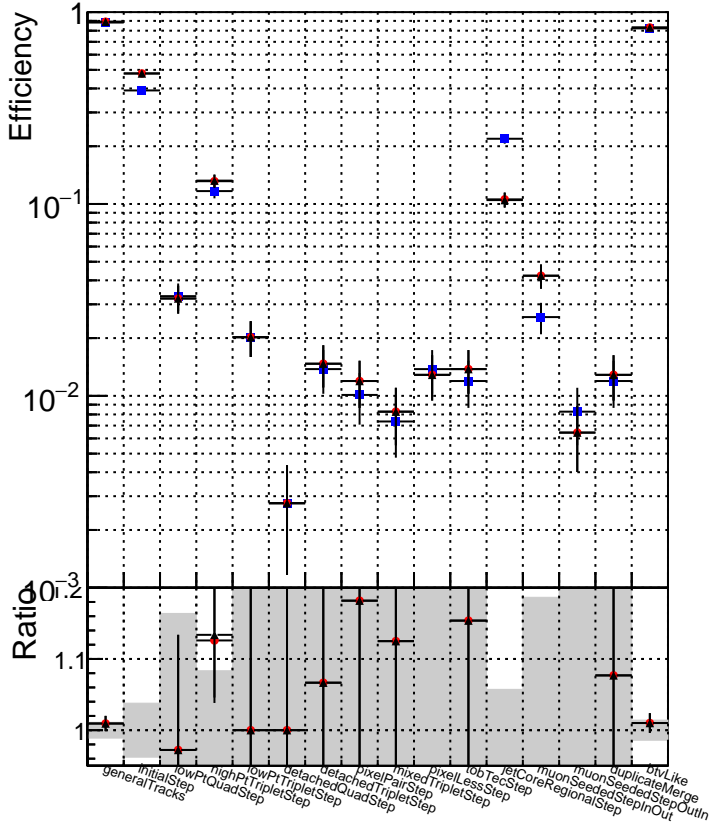

Efficiency vs collection

- DQM_V0001_R000000001_Global_mkFit_baseline
- DQM_V0001_R000000001_Global_mkFit_jcore50maxCand-24DUPremoval-1000
- ▲ DQM_V0001_R000000001_Global_mkFit_jcore50maxCand-24DUPremoval-1000-2