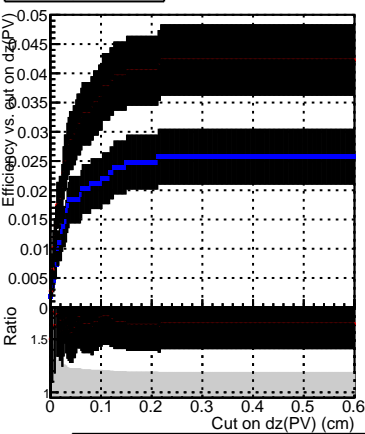

Efficiency vs. dz (PV)

Efficiency (tracking eff factorized out) vs. dz (PV)

- DQM_V0001_R000000001_Global_mkFit_baseline
- DQM_V0001_R000000001_Global_mkFit_jcore50maxCand-24DUPremoval-1000
- DQM_V0001_R000000001_Global_mkFit_jcore50maxCand-24DUPremoval-1000-2