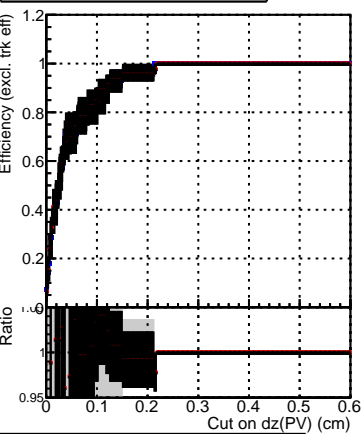

Efficiency vs. dz (PV)

Efficiency (tracking eff factorized out) vs. dz (PV)

- DQM_V0001_R000000001_Global_mkFit_baseline
- DQM_V0001_R000000001_Global_mkFit_jcore50maxCand-24DUPremoval-1000
- DQM_V0001_R000000001_Global_mkFit_jcore50maxCand-24DUPremoval-1000-2