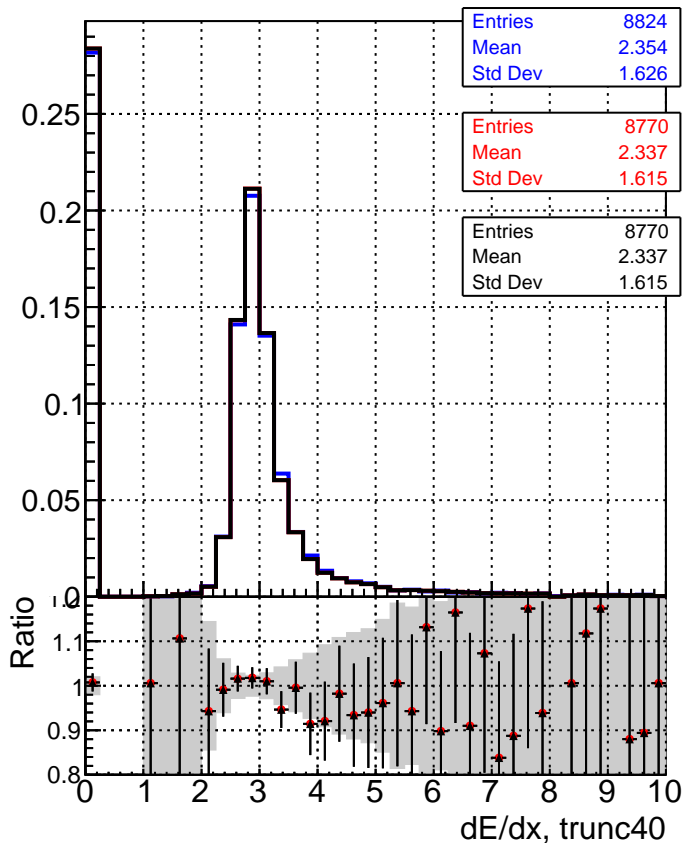

dE/dx estimator 1

dE/dx estimator 2

■ DQM_V0001_R000000001_Global_mkFit_baseline
● DQM_V0001_R000000001_Global_mkFit_jcore50maxCand-24DUPremoval-1000
▲ DQM_V0001_R000000001_Global_mkFit_jcore50maxCand-24DUPremoval-1000-2