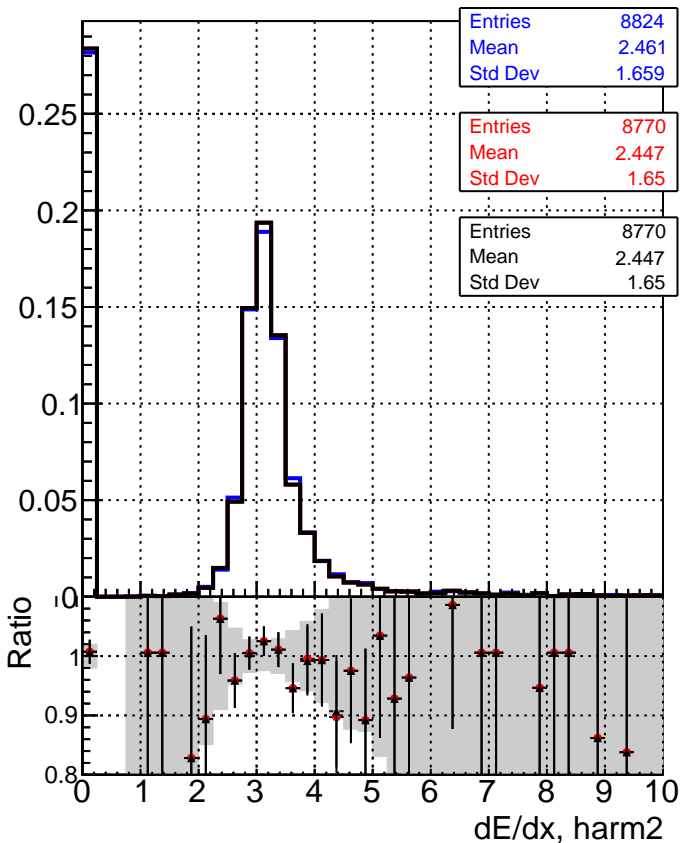

dE/dx estimator 1

dE/dx estimator 2

■ DQM_V0001_R000000001_Global_mkFit_baseline
● DQM_V0001_R000000001_Global_mkFit_jcore50maxCand-24DUPremoval-1000
▲ DQM_V0001_R000000001_Global_mkFit_jcore50maxCand-24DUPremoval-1000-2