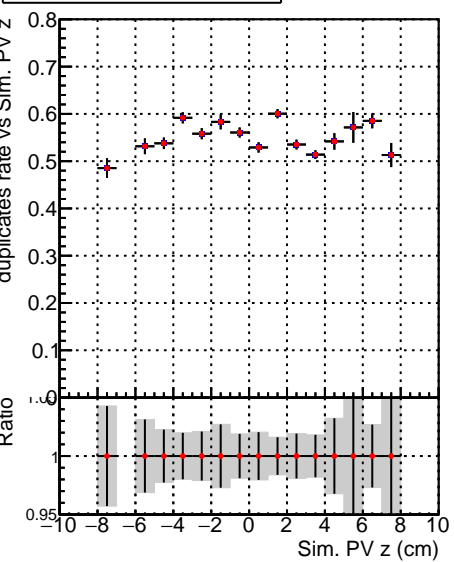

Fake rate vs vertpos**Duplicates Rate vs vertpos****Pileup rate vs vertpos**

Legend:
 - Blue line with error bars: DQM_V0001_R000000001_Global_mkFit100PIXLLNO_RECO
 - Red line with error bars: DQM_V0001_R000000001_Global_mkFit100PIXLL_RECO

Fake rate vs v**Fake rate vs. sim PV z****Duplicates Rate vs sim PV z****Pileup rate vs. sim PV z**