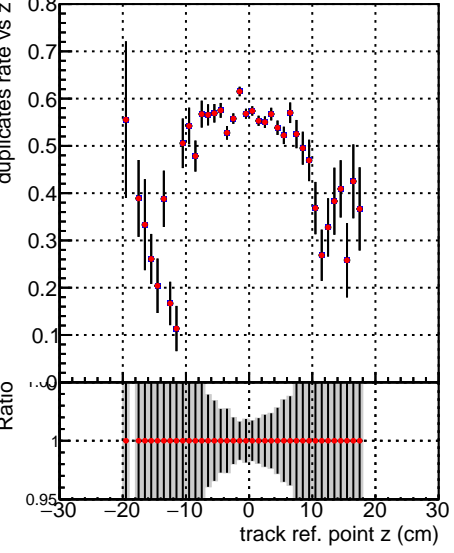

Fake rate vs vertpos**Duplicates Rate vs vertpos****Pileup rate vs vertpos**

Legend:
 - Blue line with error bars: DQM_V0001_R000000001_Global_mkFit100PIXLLNO_RECO
 - Red line with error bars: DQM_V0001_R000000001_Global_mkFit100PIXLL_RECO

Fake rate vs v**Fake rate vs. sim PV z****Duplicates Rate vs sim PV z****Pileup rate vs. sim PV z**