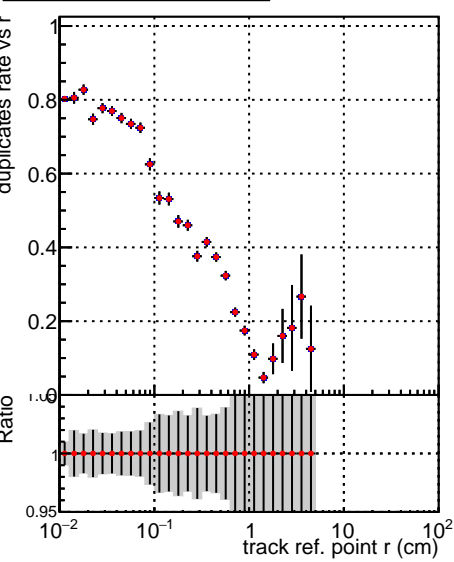

Fake rate vs vertpos**Duplicates Rate vs vertpos****Pileup rate vs vertpos**

Legend:
 - Blue line with error bars: DQM_V0001_R000000001_Global_mkFit100PIXLLNO_RECO
 - Red line with error bars: DQM_V0001_R000000001_Global_mkFit100PIXLL_RECO

Fake rate vs v**Fake rate vs. sim PV z****Duplicates Rate vs sim PV z****Pileup rate vs. sim PV z**