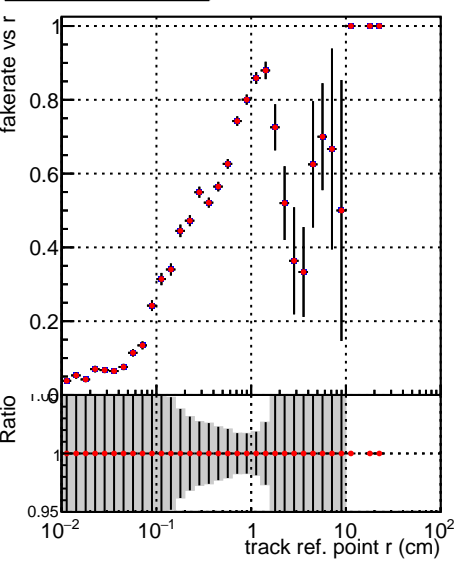

Fake rate vs vertpos**Duplicates Rate vs vertpos****Pileup rate vs vertpos**

Legend:
 - Blue line with error bars: DQM_V0001_R000000001_Global_mkFit100PIXLLNO_RECO
 - Red line with error bars: DQM_V0001_R000000001_Global_mkFit100PIXLL_RECO

Fake rate vs v**Fake rate vs. sim PV z****Duplicates Rate vs sim PV z****Pileup rate vs. sim PV z**