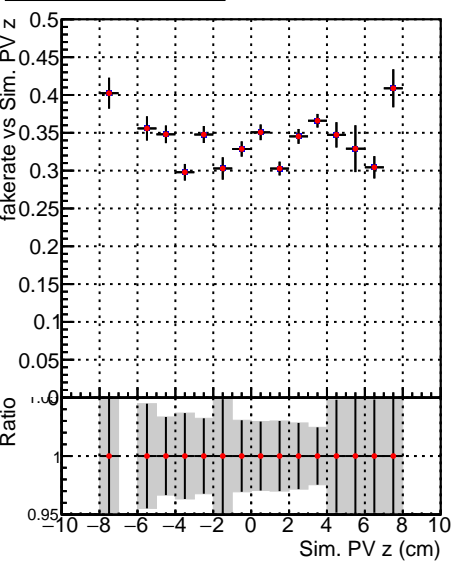

Fake rate vs vertpos**Duplicates Rate vs vertpos****Pileup rate vs vertpos**

Legend:
 - Blue line with error bars: DQM_V0001_R000000001_Global_mkFit100PIXLLNO_RECO
 - Red line with error bars: DQM_V0001_R000000001_Global_mkFit100PIXLL_RECO

Fake rate vs v**Fake rate vs. sim PV z****Duplicates Rate vs sim PV z****Pileup rate vs. sim PV z**