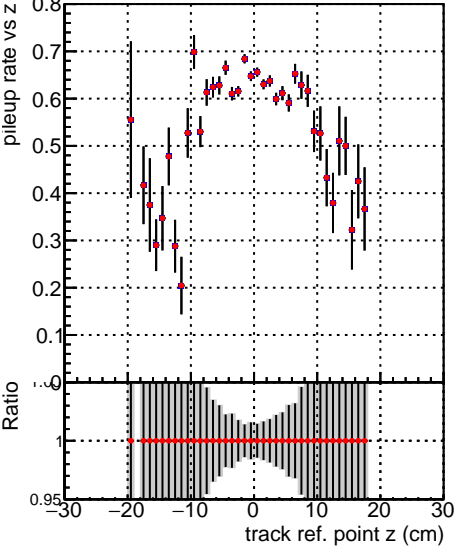

Fake rate vs vertpos**Duplicates Rate vs vertpos****Pileup rate vs vertpos**

Legend:
 - Blue line with error bars: DQM_V0001_R000000001_Global_mkFit100PIXLLNO_RECO
 - Red line with error bars: DQM_V0001_R000000001_Global_mkFit100PIXLL_RECO

Fake rate vs v**Fake rate vs. sim PV z****Duplicates Rate vs sim PV z****Pileup rate vs. sim PV z**