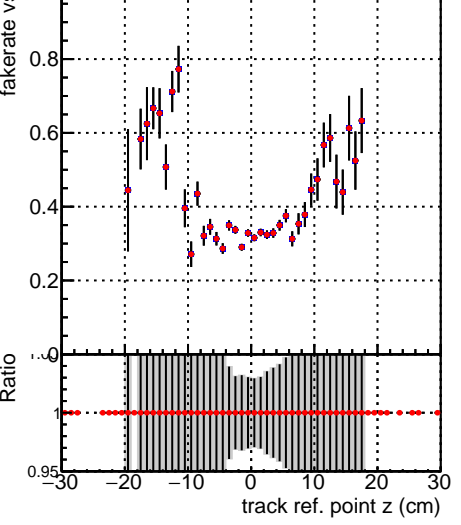

Fake rate vs vertpos**Duplicates Rate vs vertpos****Pileup rate vs vertpos**

Legend:
 - Blue line with error bars: DQM_V0001_R000000001_Global_mkFit100PIXLLNO_RECO
 - Red line with error bars: DQM_V0001_R000000001_Global_mkFit100PIXLL_RECO

Fake rate vs v**Fake rate vs. sim PV z****Duplicates Rate vs sim PV z****Pileup rate vs. sim PV z**