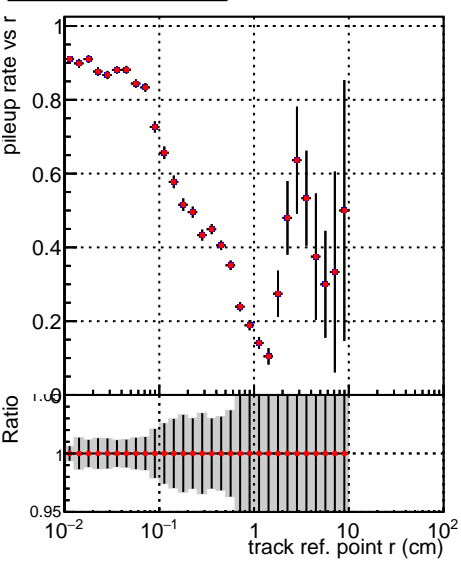

Fake rate vs vertpos**Duplicates Rate vs vertpos****Pileup rate vs vertpos**

Legend:
 - Blue line with error bars: DQM_V0001_R000000001_Global_mkFit100PIXLLNO_RECO
 - Red line with error bars: DQM_V0001_R000000001_Global_mkFit100PIXLL_RECO

Fake rate vs v**Fake rate vs. sim PV z****Duplicates Rate vs sim PV z****Pileup rate vs. sim PV z**