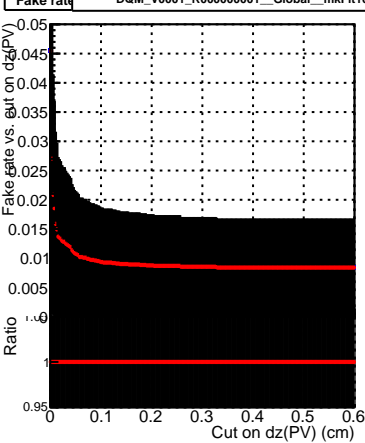

Efficiency vs. dz (PV)

Efficiency (tracking eff factorized out) vs. dz (PV)

Fake rate

Legend for Efficiency vs. dz (PV) and Efficiency (tracking eff factorized out) vs. dz (PV):

- DQM_V0001_R000000001_Global_mkFit100PIXLLNO_RECO
- DQM_V0001_R000000001_Global_mkFit100PIXLL_RECO