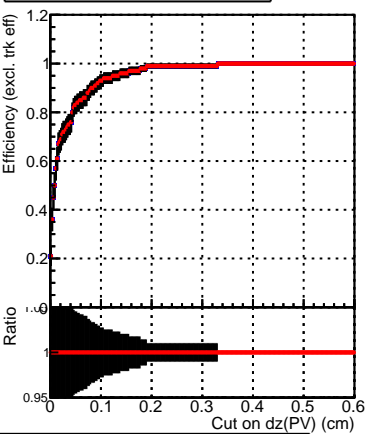

Efficiency vs. dz (PV)

Efficiency (tracking eff factorized out) vs. dz (PV)

Fake rate

Legend for Efficiency vs. dz (PV) and Efficiency (tracking eff factorized out) vs. dz (PV):

- DQM_V0001_R000000001_Global_mkFit100PIXLLNO_RECO
- DQM_V0001_R000000001_Global_mkFit100PIXLL_RECO