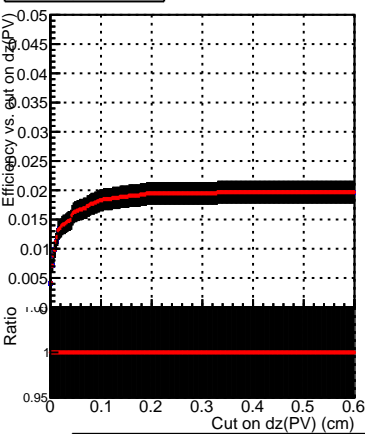

Efficiency vs. dz (PV)

Efficiency (tracking eff factorized out) vs. dz (PV)

Fake rate

Legend for Efficiency vs. dz (PV) and Efficiency (tracking eff factorized out) vs. dz (PV):

- DQM_V0001_R000000001_Global_mkFit100PIXLLNO_RECO
- DQM_V0001_R000000001_Global_mkFit100PIXLL_RECO