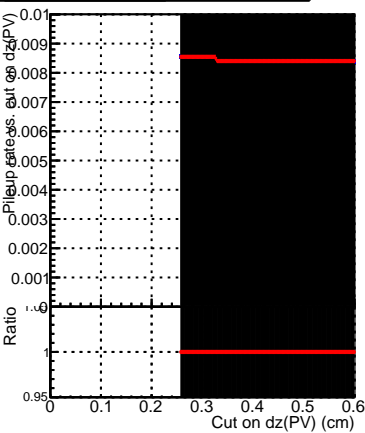

Efficiency vs. dz (PV)

Efficiency (tracking eff factorized out) vs. dz (PV)

Fake rate

Legend for Efficiency vs. dz (PV) and Efficiency (tracking eff factorized out) vs. dz (PV):

- DQM_V0001_R000000001_Global_mkFit100PIXLLNO_RECO
- DQM_V0001_R000000001_Global_mkFit100PIXLL_RECO