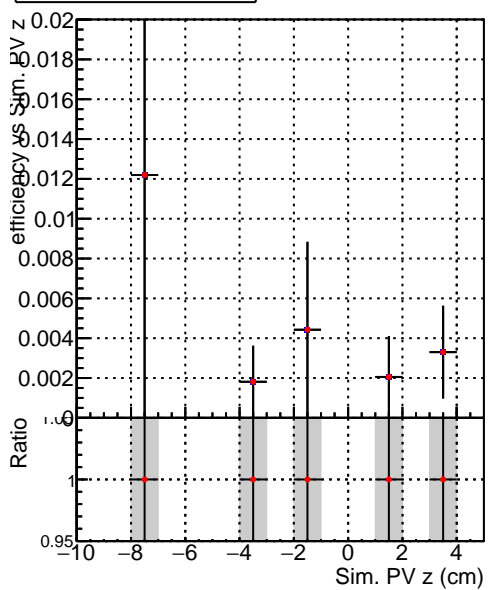

Efficiency vs vertpos**fake+duplicates vs vert r****Efficiency vs vert z****fake+duplicates vs. z****Efficiency vs. sim PV z****fake+duplicates vs Sim. PV z**

■ DQM_V0001_R000000001_Global_mkFit100PIXLLNO_RECO
● DQM_V0001_R000000001_Global_mkFit100PIXLL_RECO