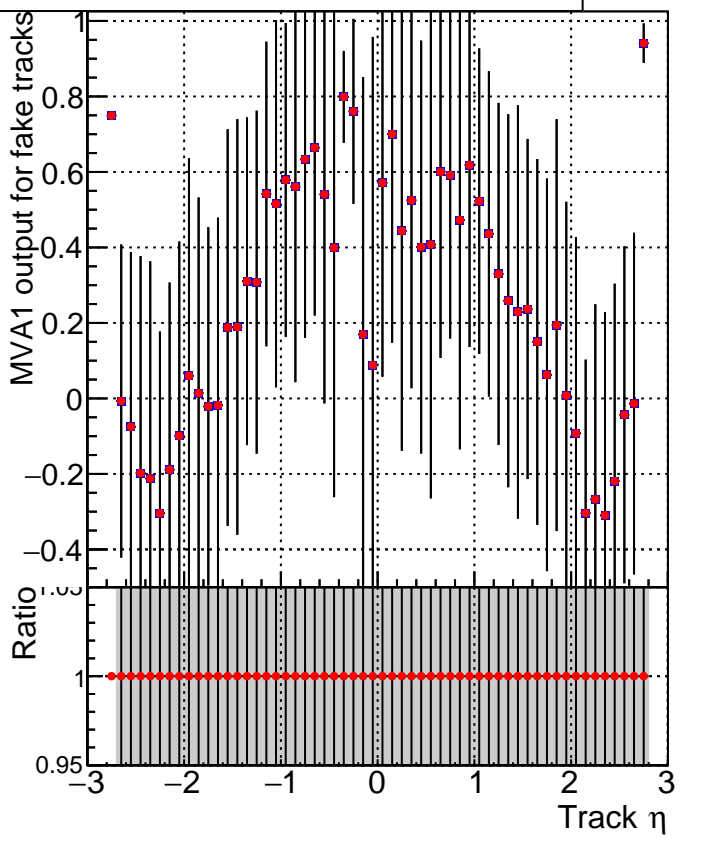

MVA1 of associated tracks (recoToSim) vs. track p_T

MVA1 of non-associated tracks (recoToSim) vs. track p_T

MVA1 of associated tracks (recoToSim) vs. track η

MVA1 of non-associated tracks (recoToSim) vs. track η

■ DQM_V0001_R000000001_Global_mkFit100PIXLLNO_RECO
● DQM_V0001_R000000001_Global_mkFit100PIXLL_RECO