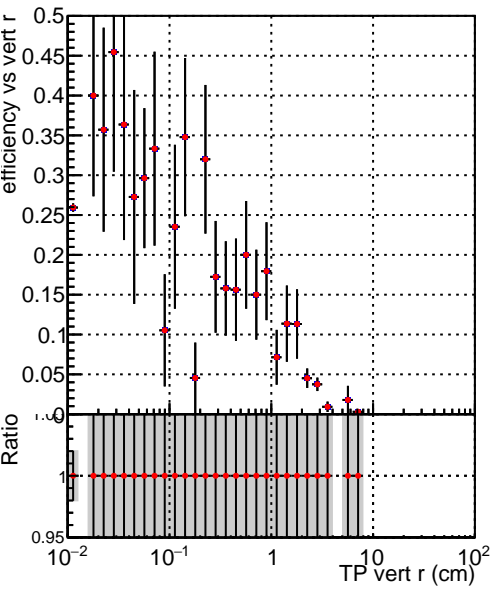

Efficiency vs vertpos

Legend: DQM\_V0001\_R000000001\_Global\_mkFit100PIXLLNO\_RECO (blue square), DQM\_V0001\_R000000001\_Global\_mkFit100PIXLL\_RECO (red circle)

Efficiency vs. sim PV z