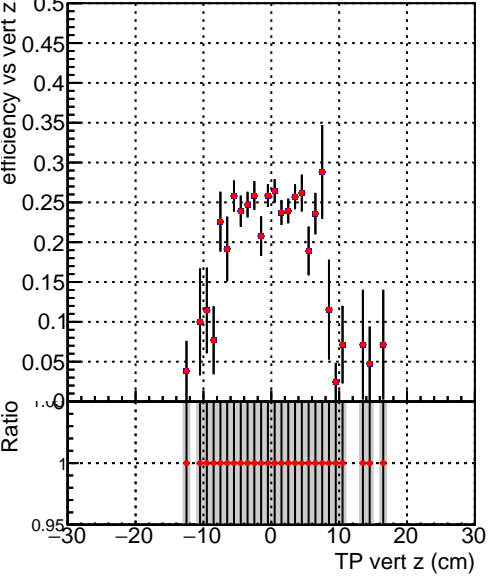

Efficiency vs vertpos

Legend: DQM\_V0001\_R000000001\_Global\_mkFit100PIXLLNO\_RECO (blue square), DQM\_V0001\_R000000001\_Global\_mkFit100PIXLL\_RECO (red circle)

Efficiency vs. sim PV z