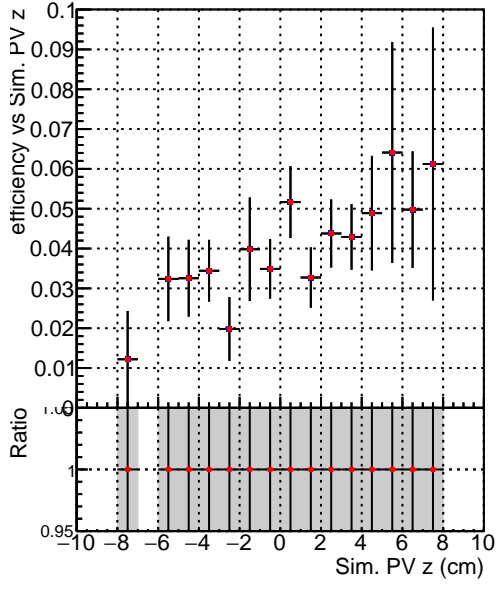

Efficiency vs vertpos**fake+duplicates vs vert r**
Efficiency vs vert z

 — DQM_V0001_R000000001_Global_mkFit100PIXLLNO_RECO
 — DQM_V0001_R000000001_Global_mkFit100PIXLL_RECO

**Efficiency vs. sim PV z****fake+duplicates vs Sim. PV z**