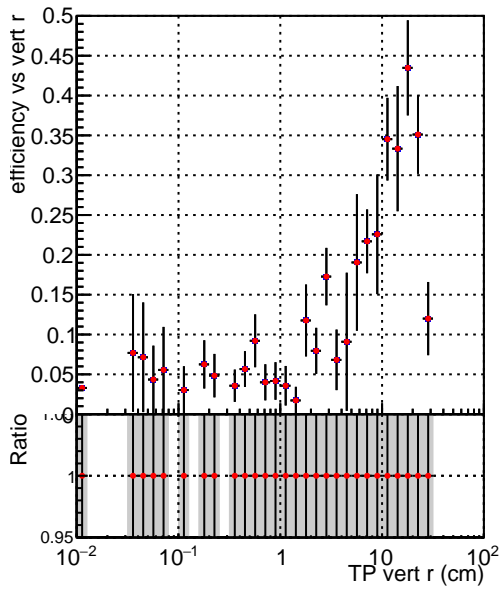

Efficiency vs vertpos**fake+duplicates vs vert r**
Efficiency vs vert z

 — DQM_V0001_R000000001_Global_mkFit100PIXLLNO_RECO
 — DQM_V0001_R000000001_Global_mkFit100PIXLL_RECO

**Efficiency vs. sim PV z****fake+duplicates vs Sim. PV z**