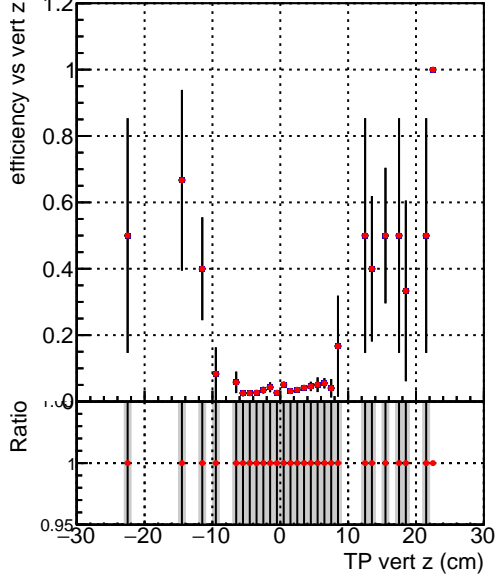

Efficiency vs vertpos**fake+duplicates vs vert r**
Efficiency vs vert z

 — DQM_V0001_R000000001_Global_mkFit100PIXLLNO_RECO
 — DQM_V0001_R000000001_Global_mkFit100PIXLL_RECO

**Efficiency vs. sim PV z****fake+duplicates vs Sim. PV z**