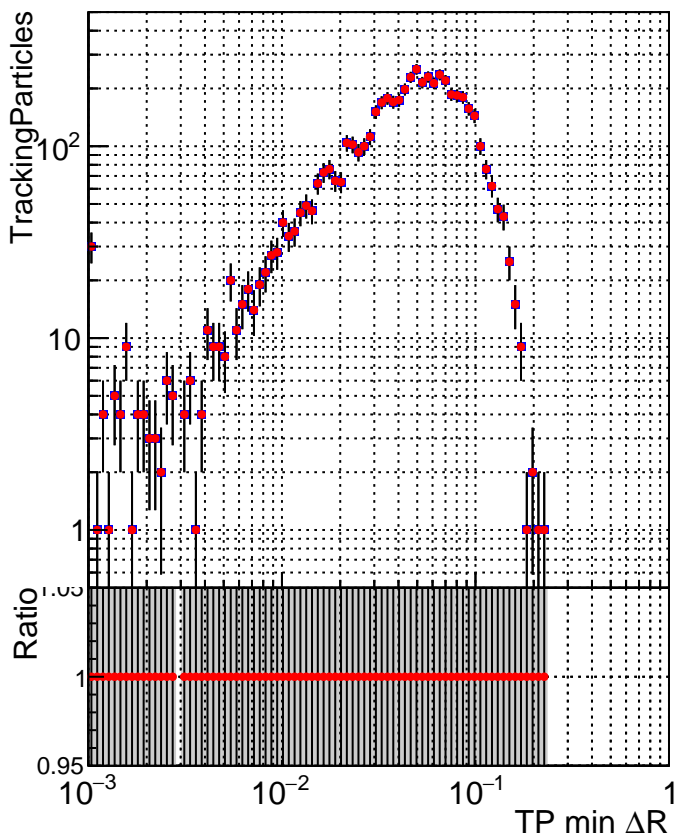

N of simulated tracks vs dR

N of associated tracks (simToReco) vs dR

N of simulated tracks

■ DQM\_V0001\_R000000001\_Global\_mkFit100PIXLLNO\_RECO  
■ DQM\_V0001\_R000000001\_Global\_mkFit100PIXLL\_RECO