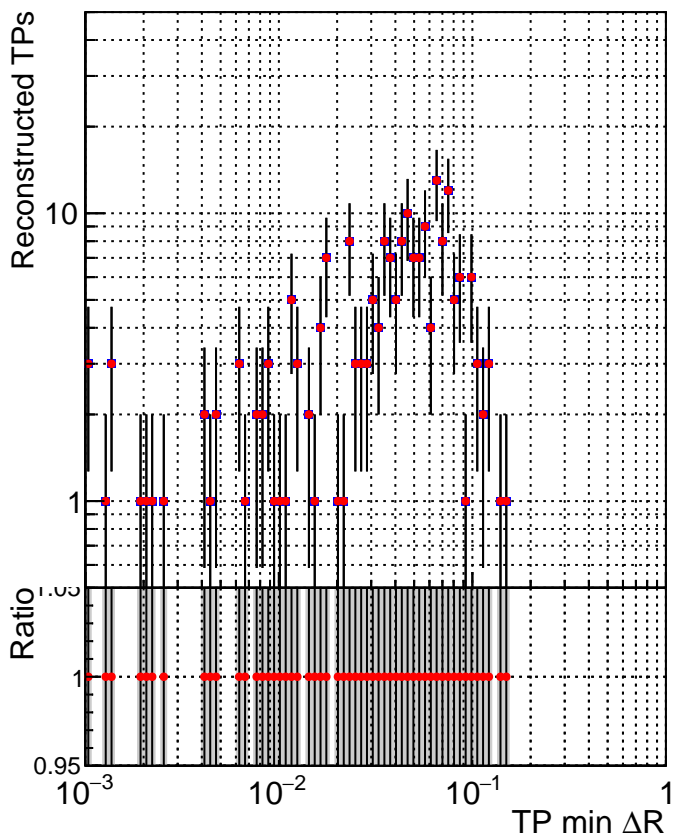

N of simulated tracks vs dR

N of associated tracks (simToReco) vs dR

N of simulated tracks

■ DQM\_V0001\_R000000001\_Global\_mkFit100PIXLLNO\_RECO  
■ DQM\_V0001\_R000000001\_Global\_mkFit100PIXLL\_RECO