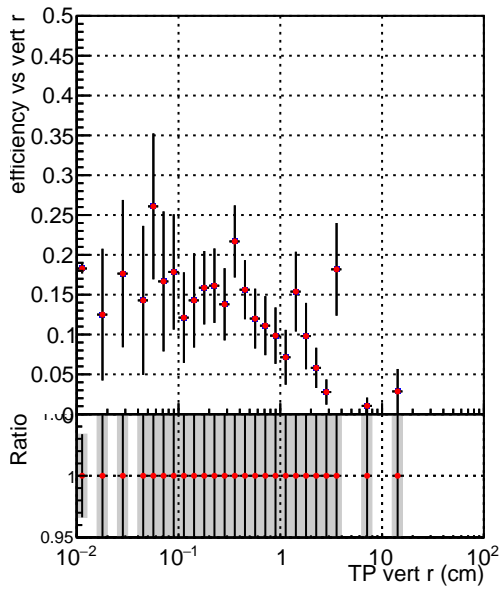

**Efficiency vs vertpos****fake+duplicates vs vert r**

Legend for Efficiency vs. TP vert z and fake+duplicates vs. track ref. point z:

- Blue square: DQM\_V0001\_R000000001\_Global\_mkFit100PIXLLNO\_RECO
- Red circle: DQM\_V0001\_R000000001\_Global\_mkFit100PIXLL\_RECO

**Efficiency vs. TP vert z****Efficiency vs. sim PV z****fake+duplicates rate vs Sim. PV z**