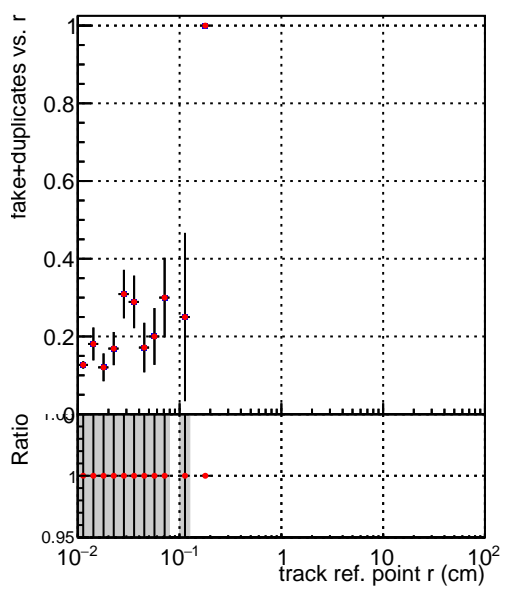

**Efficiency vs vertpos****fake+duplicates vs vert r**

Legend for Efficiency vs. TP vert z and fake+duplicates vs. track ref. point z:

- Blue square: DQM\_V0001\_R000000001\_Global\_mkFit100PIXLLNO\_RECO
- Red circle: DQM\_V0001\_R000000001\_Global\_mkFit100PIXLL\_RECO

**Efficiency vs. TP vert z****Efficiency vs. sim PV z****fake+duplicates rate vs Sim. PV z**