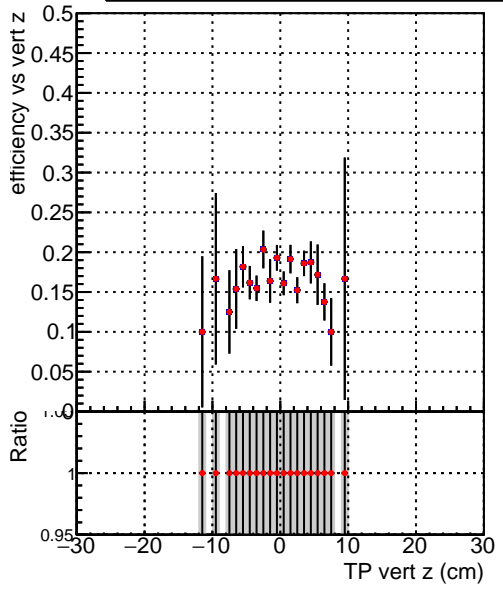

**Efficiency vs vertpos****fake+duplicates vs vert r**

Legend for Efficiency vs. TP vert z and fake+duplicates vs. track ref. point z:

- Blue square: DQM\_V0001\_R000000001\_Global\_mkFit100PIXLLNO\_RECO
- Red circle: DQM\_V0001\_R000000001\_Global\_mkFit100PIXLL\_RECO

**Efficiency vs. TP vert z****Efficiency vs. sim PV z****fake+duplicates rate vs Sim. PV z**