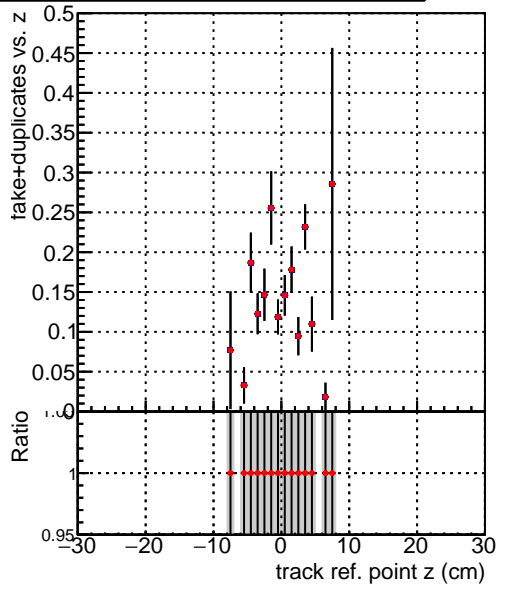

**Efficiency vs vertpos****fake+duplicates vs vert r**

Legend for Efficiency vs. TP vert z and fake+duplicates vs. track ref. point z:

- Blue square: DQM\_V0001\_R000000001\_Global\_mkFit100PIXLLNO\_RECO
- Red circle: DQM\_V0001\_R000000001\_Global\_mkFit100PIXLL\_RECO

**Efficiency vs. TP vert z****Efficiency vs. sim PV z****fake+duplicates rate vs Sim. PV z**