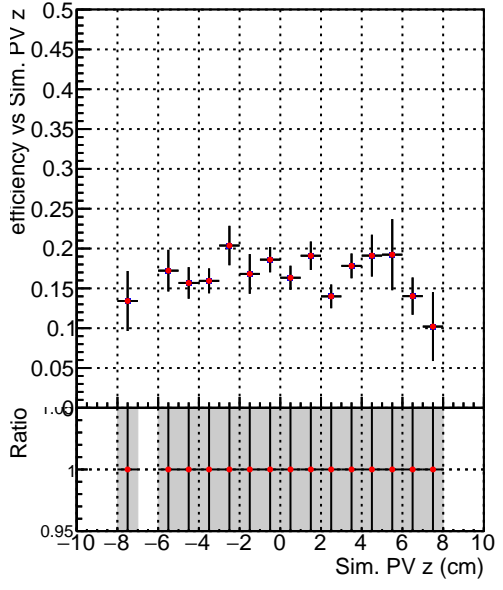

**Efficiency vs vertpos****fake+duplicates vs vert r**

Legend for Efficiency vs. TP vert z and fake+duplicates vs. track ref. point z:

- Blue square: DQM\_V0001\_R000000001\_Global\_mkFit100PIXLLNO\_RECO
- Red circle: DQM\_V0001\_R000000001\_Global\_mkFit100PIXLL\_RECO

**Efficiency vs. TP vert z****Efficiency vs. sim PV z****fake+duplicates rate vs Sim. PV z**