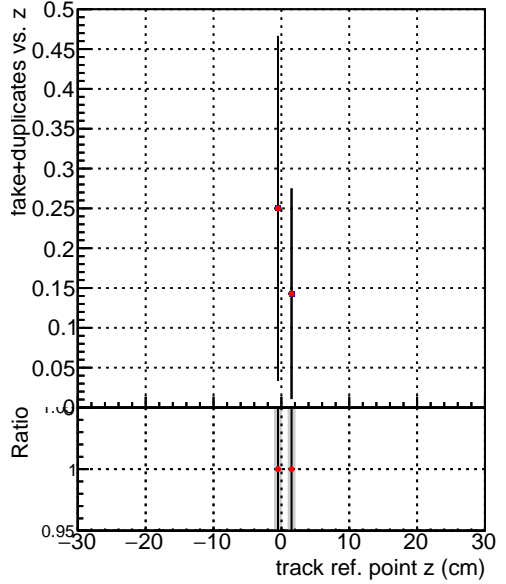

fake+duplicates vs vert r

■ DQM_V0001_R000000001_Global_mkFit100PIXLLNO_RECO
● DQM_V0001_R000000001_Global_mkFit100PIXLL_RECO

**fake+duplicates vs Sim. PV z**