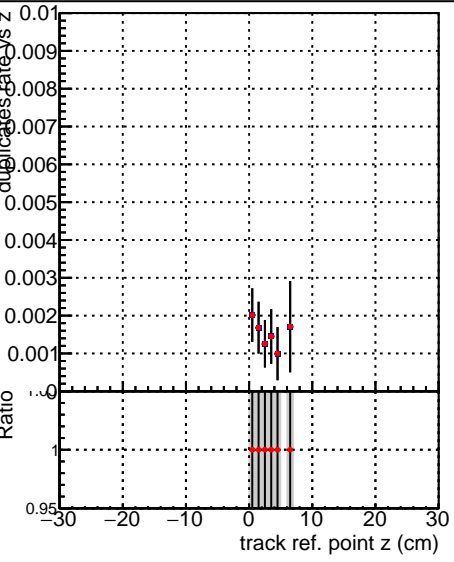

Fake rate vs vertpos**Duplicates Rate vs vertpos****Pileup rate vs vertpos**

Legend:
— ■ DQM_V0001_R000000001_Global_mkFit100PIXLLNO_RECO
— ● DQM_V0001_R000000001_Global_mkFit100PIXLL_RECO

Fake rate vs v**Fake rate vs. sim PV z****Duplicates Rate vs sim PV z****Pileup rate vs. sim PV z**