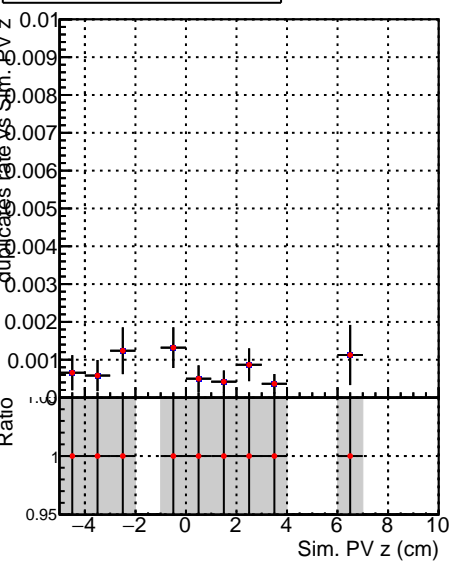

Fake rate vs vertpos**Duplicates Rate vs vertpos****Pileup rate vs vertpos**

Legend:
— ■ DQM_V0001_R000000001_Global_mkFit100PIXLLNO_RECO
— ● DQM_V0001_R000000001_Global_mkFit100PIXLL_RECO

Fake rate vs v**Fake rate vs. sim PV z****Duplicates Rate vs sim PV z****Pileup rate vs. sim PV z**