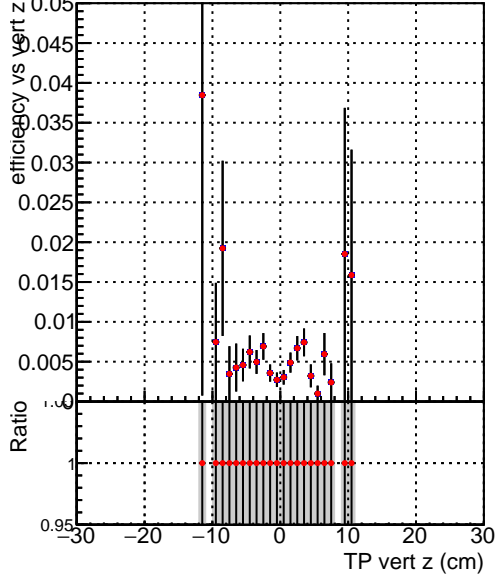

Efficiency vs vertpos**fake+duplicates vs vert r****Efficiency**

■ DQM_V0001_R000000001_Global_mkFit100PIXLLNO_RECO
● DQM_V0001_R000000001_Global_mkFit100PIXLL_RECO

**Efficiency vs. sim PV z****fake+duplicates vs Sim. PV z**