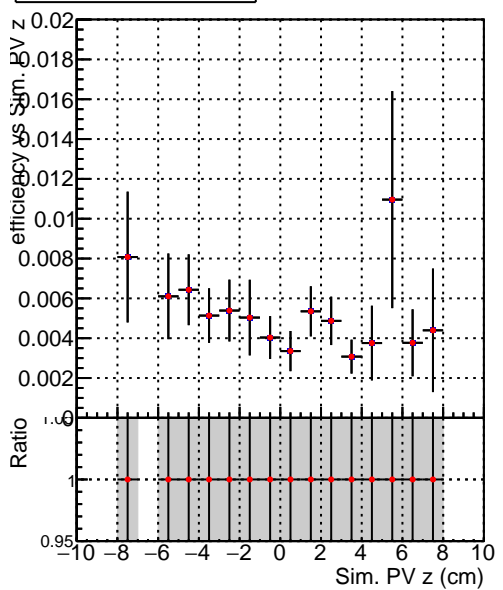

Efficiency vs vertpos**fake+duplicates vs vert r****Efficiency**

■ DQM_V0001_R000000001_Global_mkFit100PIXLLNO_RECO
● DQM_V0001_R000000001_Global_mkFit100PIXLL_RECO

**Efficiency vs. sim PV z****fake+duplicates vs Sim. PV z**