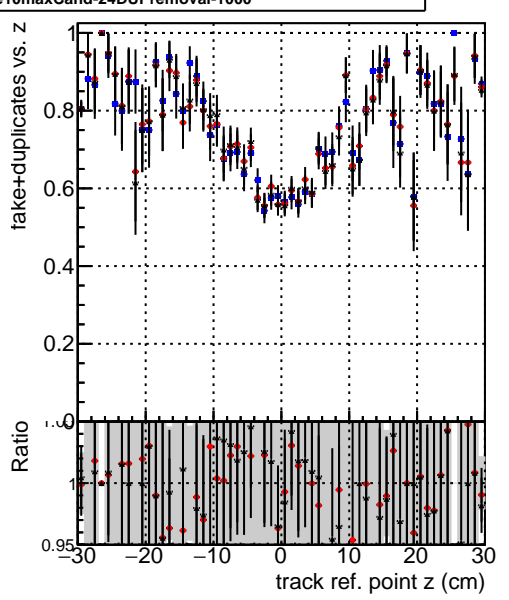

fake+duplicates vs Sim. PV z