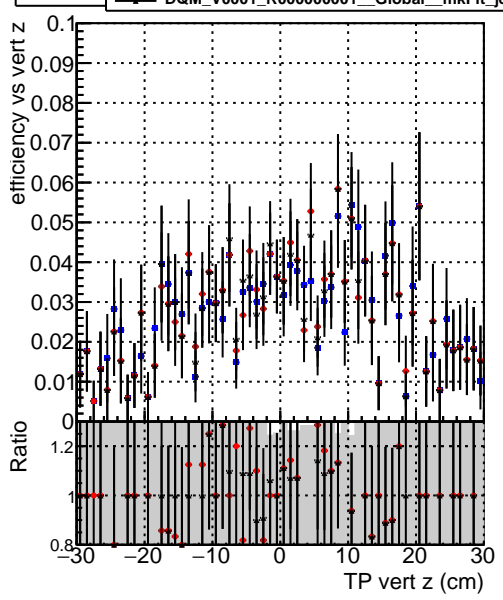

Efficiency vs. sim PV z

Efficiency vs vert z