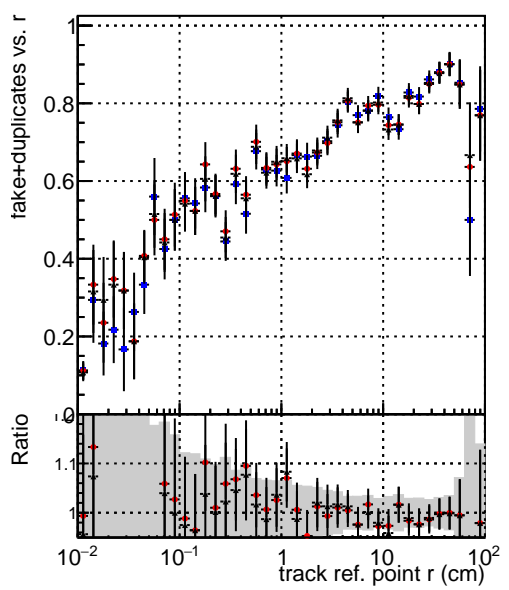

fake+duplicates vs vert r