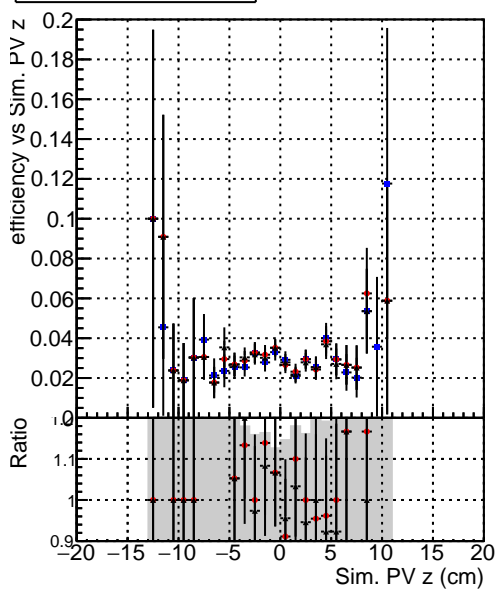

Efficiency vs. sim PV z