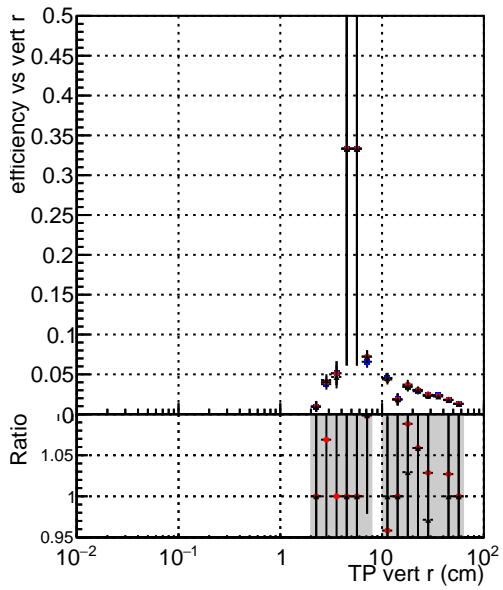

Efficiency vs vert z

Efficiency vs vertpos