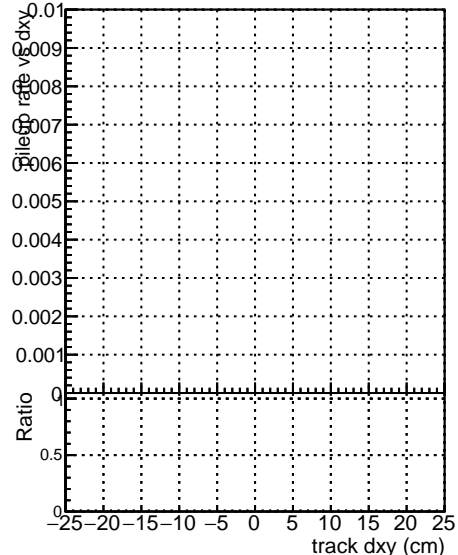

**Fake rate vs dxy**

**Duplicates Rate vs Dxy**

**Pileup rate vs dxy**

■ BGM V0001 R0000000001 Global mkFit baseline  
● BGM V0001 R0000000001 Global mkFit jcore70maxCand-24DUPremoval-1000

**Fake rate vs dz**