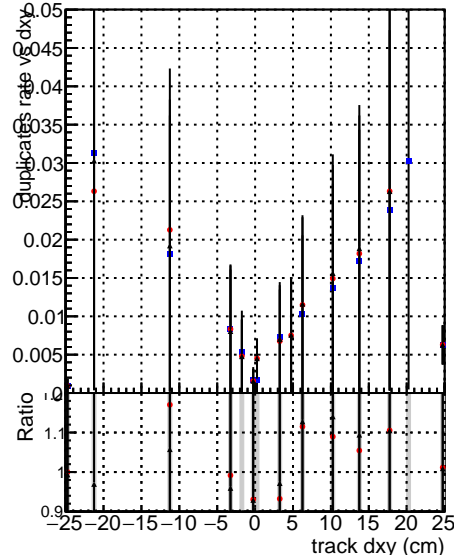

**Fake rate vs dxy**

**Duplicates Rate vs Dxy**

**Pileup rate vs dxy**

■ BGM V0001 R0000000001 Global mkFit baseline  
● BGM V0001 R0000000001 Global mkFit jcore70maxCand-24DUPremoval-1000

**Fake rate vs dz**

**Duplicates Rate vs Dzy**

**Pileup rate vs dz**