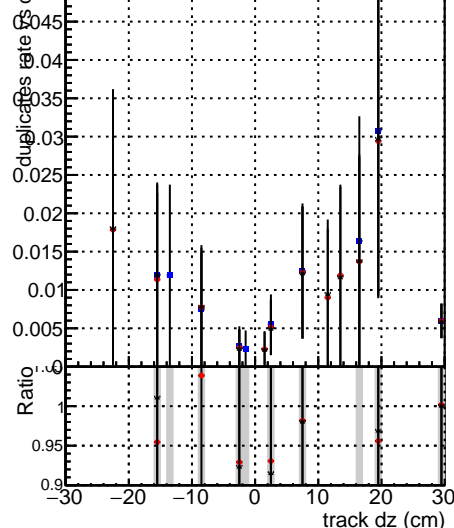

**Fake rate vs dxy**

**Duplicates Rate vs Dxy**

**Pileup rate vs dxy**

■ BGM V0001 R0000000001 Global mkFit baseline  
● BGM V0001 R0000000001 Global mkFit jcore70maxCand-24DUPremoval-1000

**Fake rate vs dz**

**Duplicates Rate vs Dzy**

**Pileup rate vs dz**