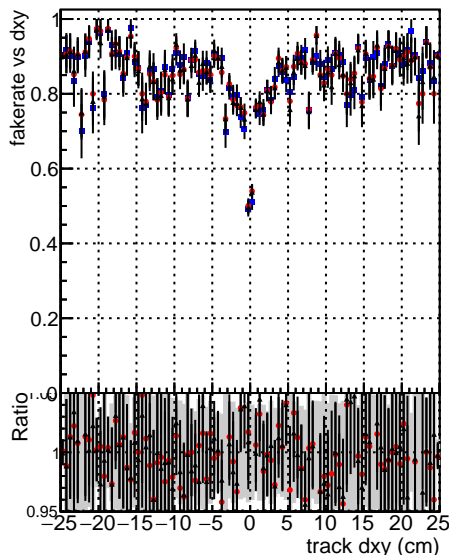

**Fake rate vs dxy**

**Duplicates Rate vs Dxy**

**Pileup rate vs dxy**

■ BGM V0001 R0000000001 Global mkFit baseline  
● BGM V0001 R0000000001 Global mkFit jcore70maxCand-24DUPremoval-1000

**Fake rate vs dz**

**Duplicates Rate vs Dzy**

**Pileup rate vs dz**