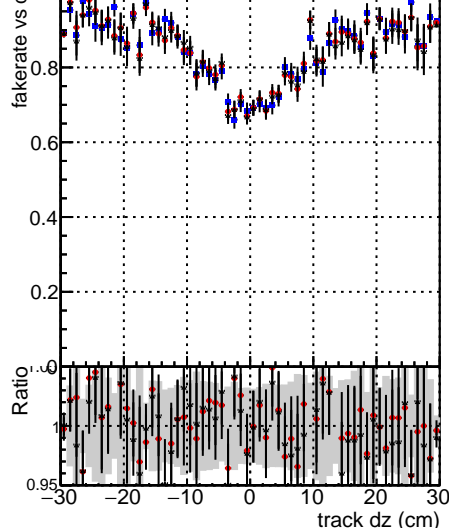

**Fake rate vs dxy**

**Duplicates Rate vs Dxy**

**Pileup rate vs dxy**

■ BGM V0001 R0000000001 Global mkFit baseline  
● BGM V0001 R0000000001 Global mkFit jcore70maxCand-24DUPremoval-1000

**Fake rate vs dz**

**Duplicates Rate vs Dzy**

**Pileup rate vs dz**