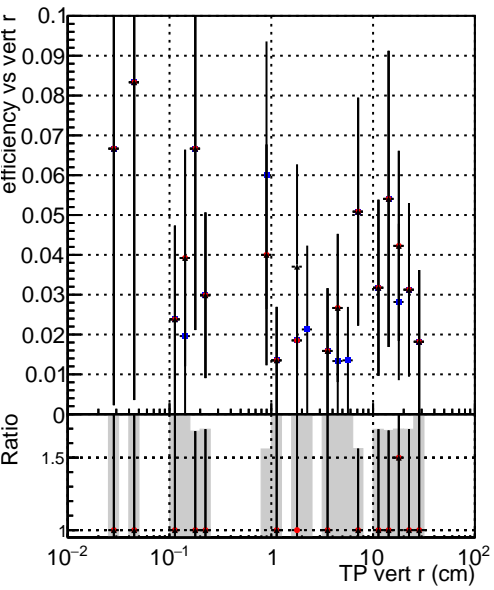

Efficiency vs vertpos

Legend for Efficiency vs vertpos plot:

- DQM\_V0001\_R000000001\_Global\_mkFit\_baseline
- DQM\_V0001\_R000000001\_Global\_mkFit\_core50maxCand-24DUPremoval-1000
- DQM\_V0001\_R000000001\_Global\_mkFit\_core10maxCand-24DUPremoval-1000

Efficiency vs. sim PV z