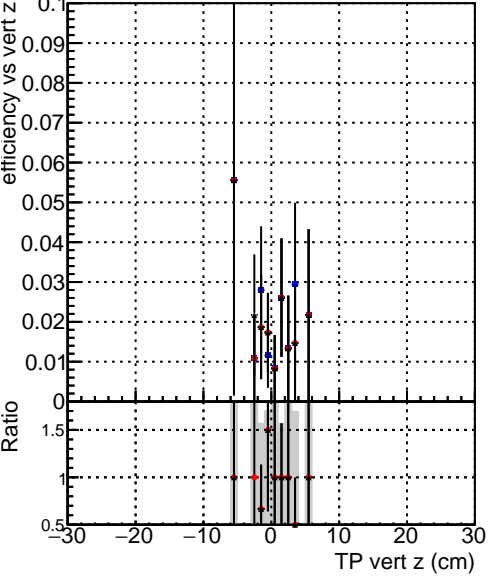

Efficiency vs vertpos

Legend for Efficiency vs vertpos plot:

- DQM\_V0001\_R000000001\_Global\_mkFit\_baseline
- DQM\_V0001\_R000000001\_Global\_mkFit\_core50maxCand-24DUPremoval-1000
- DQM\_V0001\_R000000001\_Global\_mkFit\_core10maxCand-24DUPremoval-1000

Efficiency vs. sim PV z