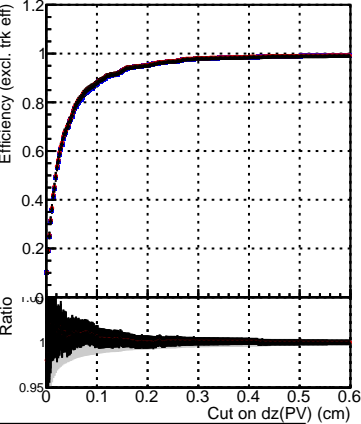

Efficiency vs. dz (PV)

Efficiency (tracking eff factorized out) vs. dz (PV)

- DQM_V0001_R000000001_Global_mkFit_baseline
- DQM_V0001_R000000001_Global_mkFit_jcore50maxCand-24DUPremoval-1000
- DQM_V0001_R000000001_Global_mkFit_jcore10maxCand-24DUPremoval-1000