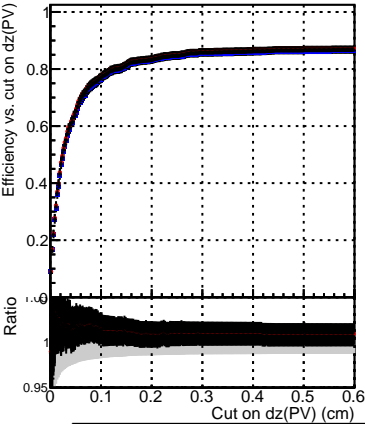

Efficiency vs. dz (PV)

Efficiency (tracking eff factorized out) vs. dz (PV)

- DQM_V0001_R000000001_Global_mkFit_baseline
- DQM_V0001_R000000001_Global_mkFit_jcore50maxCand-24DUPremoval-1000
- DQM_V0001_R000000001_Global_mkFit_jcore10maxCand-24DUPremoval-1000