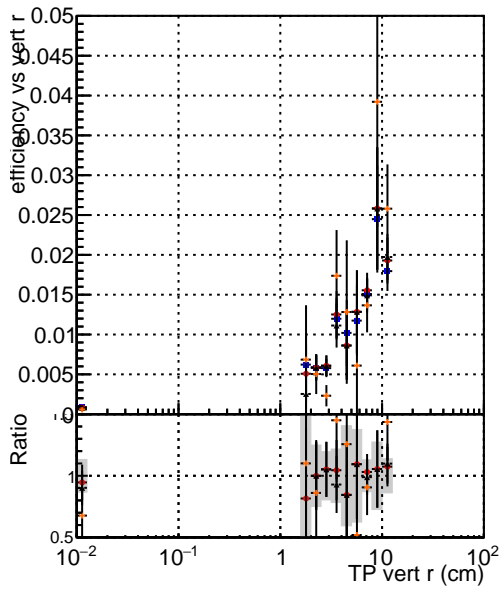

Efficiency vs vertpos

Efficiency vs TP vert z (cm)

Efficiency vs. sim PV z

Global_mkFit_baseline	Global_mkFit_var
Global_mkFit_coreNoClean	Global_mkFit_core50maxCand-45DUPremoval