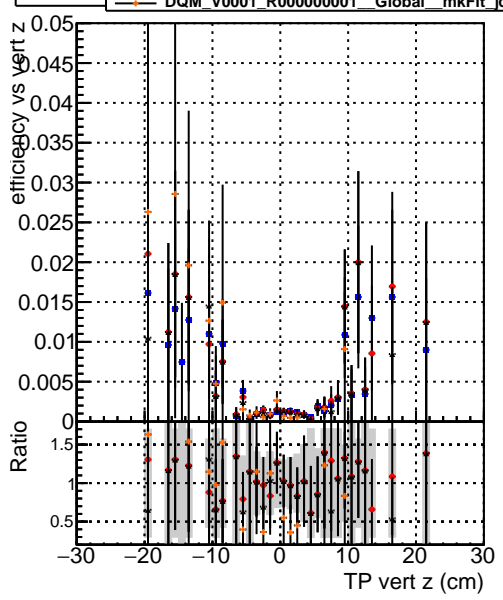

Efficiency vs vertpos

Efficiency vs TP vert z (cm)

Efficiency vs. sim PV z

Global_mkFit_baseline	Global_mkFit_var
Global_mkFit_coreNoClean	Global_mkFit_core50maxCand-45DUPremoval