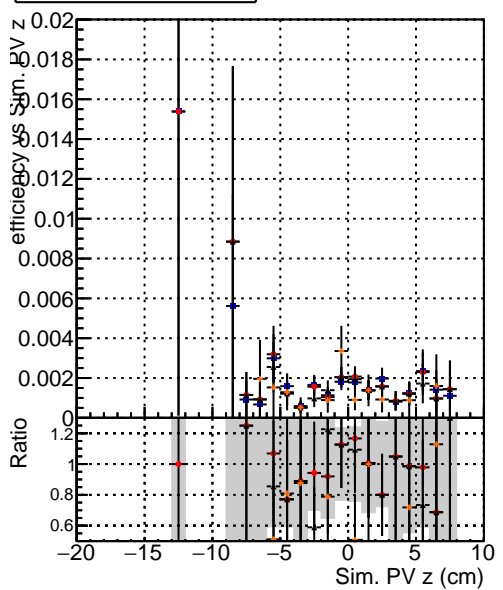

Efficiency vs vertpos

Efficiency vs TP vert z (cm)

Efficiency vs. sim PV z

Global_mkFit_baseline	Global_mkFit_var
Global_mkFit_coreNoClean	Global_mkFit_core50maxCand-45DUPremoval