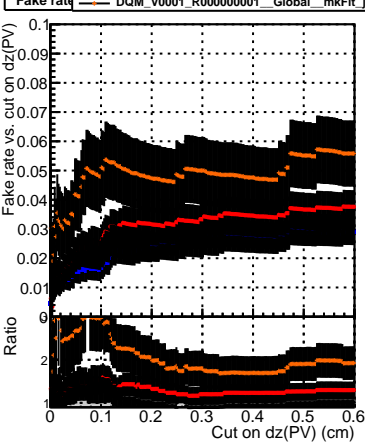

Efficiency vs. dz (PV)

Efficiency (tracking eff factorized out) vs. dz (PV)

Fake rate

Legend for all plots:

- DQM_V0001_R000000001_Global_mkFit_baseline (blue line)
- DQM_V0001_R000000001_Global_mkFit_var (red line)
- DQM_V0001_R000000001_Global_mkFit_jcoreNoClean (black line)
- DQM_V0001_R000000001_Global_mkFit_jcore50maxCand-45DUPremoval (orange line)