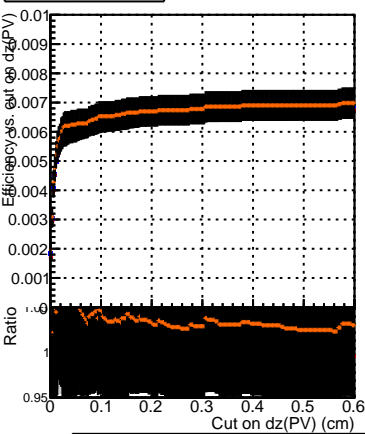

Efficiency vs. dz (PV)

Efficiency (tracking eff factorized out) vs. dz (PV)

Fake rate

Legend for all plots:

- DQM_V0001_R000000001_Global_mkFit_baseline (blue line)
- DQM_V0001_R000000001_Global_mkFit_var (red line)
- DQM_V0001_R000000001_Global_mkFit_jcoreNoClean (black line)
- DQM_V0001_R000000001_Global_mkFit_jcore50maxCand-45DUPremoval (orange line)