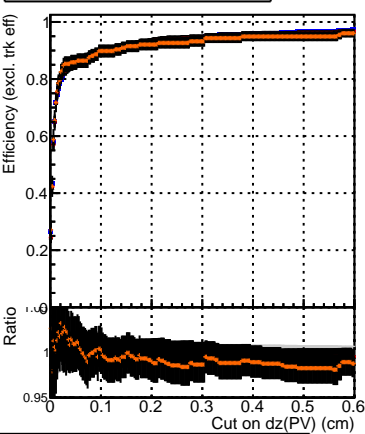

Efficiency vs. dz (PV)

Efficiency (tracking eff factorized out) vs. dz (PV)

Fake rate

Legend for all plots:

- DQM_V0001_R000000001_Global_mkFit_baseline (blue line)
- DQM_V0001_R000000001_Global_mkFit_var (red line)
- DQM_V0001_R000000001_Global_mkFit_jcoreNoClean (black line)
- DQM_V0001_R000000001_Global_mkFit_jcore50maxCand-45DUPremoval (orange line)