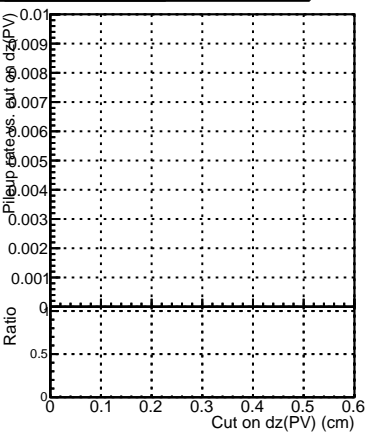

Efficiency vs. dz (PV)

Efficiency (tracking eff factorized out) vs. dz (PV)

Fake rate

Legend for all plots:

- DQM_V0001_R000000001_Global_mkFit_baseline (blue line)
- DQM_V0001_R000000001_Global_mkFit_var (red line)
- DQM_V0001_R000000001_Global_mkFit_jcoreNoClean (black line)
- DQM_V0001_R000000001_Global_mkFit_jcore50maxCand-45DUPremoval (orange line)