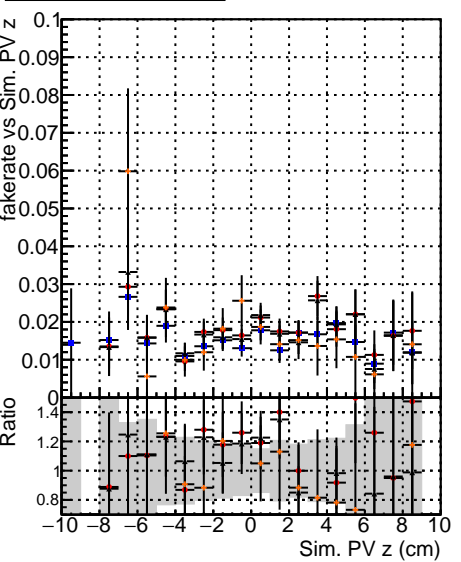

Fake rate vs vertpos

Duplicates Rate vs vertpos

Pileup rate vs vertpos

█	DQM_V0001	R0000000001	Global	mkFit	baseline
█	DQM_V0001	R0000000001	Global	mkFit	var
█	DQM_V0001	R0000000001	Global	mkFit	coreNoClean
█	DQM_V0001	R0000000001	Global	mkFit	core50maxCand-45DUPremoval

Fake rate vs v

Duplicates Rate vs v

Pileup rate vs v

Fake rate vs. sim PV z

Duplicates Rate vs sim PV z

Pileup rate vs. sim PV z