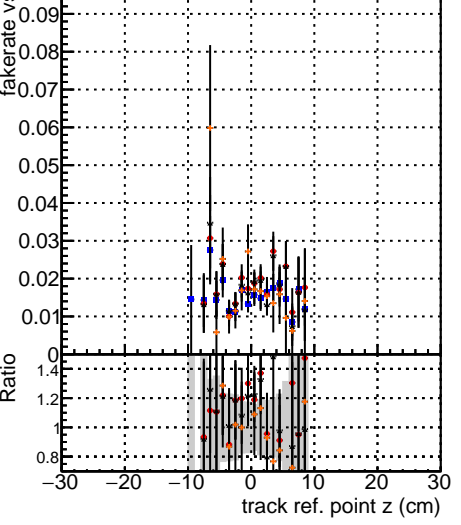

Fake rate vs vertpos

Duplicates Rate vs vertpos

Pileup rate vs vertpos

█	DQM_V0001	R0000000001	Global	mkFit	baseline
█	DQM_V0001	R0000000001	Global	mkFit	var
█	DQM_V0001	R0000000001	Global	mkFit	coreNoClean
█	DQM_V0001	R0000000001	Global	mkFit	core50maxCand-45DUPremoval

Fake rate vs v

Duplicates Rate vs v

Pileup rate vs v

Fake rate vs. sim PV z

Duplicates Rate vs sim PV z

Pileup rate vs. sim PV z