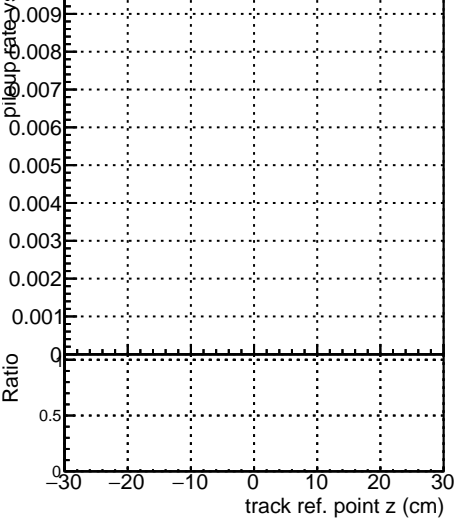

Fake rate vs vertpos

Duplicates Rate vs vertpos

Pileup rate vs vertpos

█	DQM_V0001	R0000000001	Global	mkFit	baseline
█	DQM_V0001	R0000000001	Global	mkFit	var
█	DQM_V0001	R0000000001	Global	mkFit	coreNoClean
█	DQM_V0001	R0000000001	Global	mkFit	core50maxCand-45DUPremoval

Fake rate vs v

Duplicates Rate vs v

Pileup rate vs v

Fake rate vs. sim PV z

Duplicates Rate vs sim PV z

Pileup rate vs. sim PV z