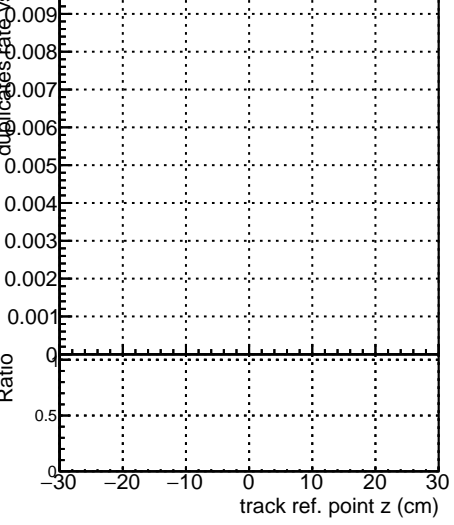

Fake rate vs vertpos

Duplicates Rate vs vertpos

Pileup rate vs vertpos

█	DQM_V0001	R0000000001	Global	mkFit	baseline
█	DQM_V0001	R0000000001	Global	mkFit	var
█	DQM_V0001	R0000000001	Global	mkFit	coreNoClean
█	DQM_V0001	R0000000001	Global	mkFit	core50maxCand-45DUPremoval

Fake rate vs v

Duplicates Rate vs v

Pileup rate vs v

Fake rate vs. sim PV z

Duplicates Rate vs sim PV z

Pileup rate vs. sim PV z