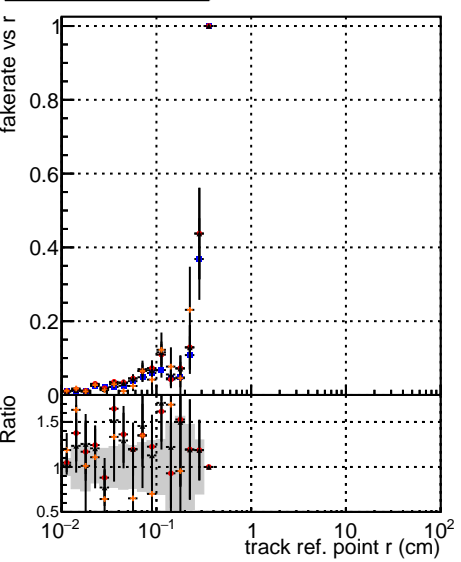

Fake rate vs vertpos

Duplicates Rate vs vertpos

Pileup rate vs vertpos

█	DQM_V0001	R0000000001	Global	mkFit	baseline
█	DQM_V0001	R0000000001	Global	mkFit	var
█	DQM_V0001	R0000000001	Global	mkFit	coreNoClean
█	DQM_V0001	R0000000001	Global	mkFit	core50maxCand-45DUPremoval

Fake rate vs v

Duplicates Rate vs v

Pileup rate vs v

Fake rate vs. sim PV z

Duplicates Rate vs sim PV z

Pileup rate vs. sim PV z