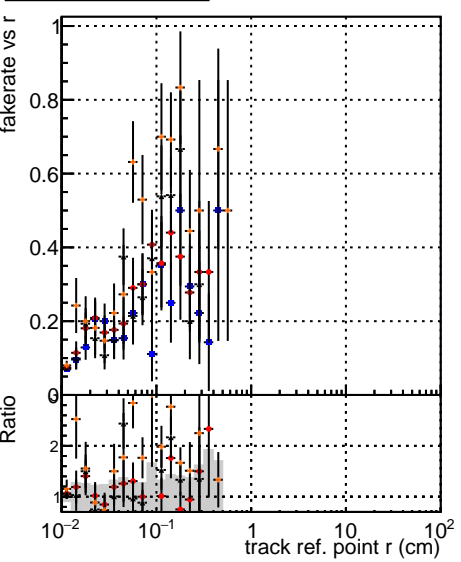

Fake rate vs vertpos

Duplicates Rate vs vertpos

Pileup rate vs vertpos

■ DGM_V0001_B0000000001_Global_mkFit_baseline
■ DGM_V0001_B0000000001_Global_mkFit_var
■ DGM_V0001_B0000000001_Global_mkFit_coreNoClean
■ DGM_V0001_B0000000001_Global_mkFit_core50maxCand-45DUPremoval

Fake rate vs v

Duplicates Rate vs v

Pileup rate vs v

Fake rate vs. sim PV z

Duplicates Rate vs sim PV z

Pileup rate vs. sim PV z