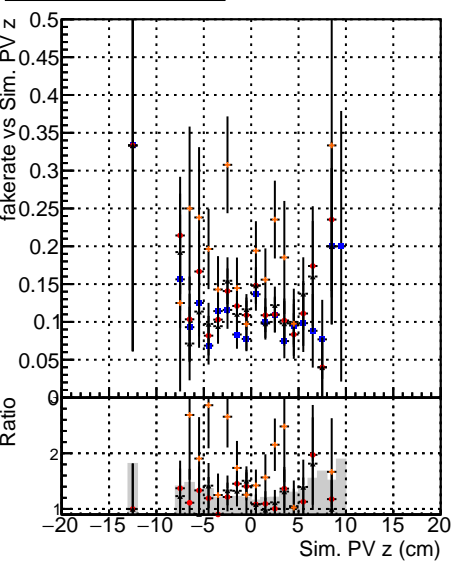

Fake rate vs vertpos

Duplicates Rate vs vertpos

Pileup rate vs vertpos

■ DGM_V0001_B0000000001_Global_mkFit_baseline
■ DGM_V0001_B0000000001_Global_mkFit_var
■ DGM_V0001_B0000000001_Global_mkFit_coreNoClean
■ DGM_V0001_B0000000001_Global_mkFit_core50maxCand-45DUPremoval

Fake rate vs v

Duplicates Rate vs v

Pileup rate vs v

Fake rate vs. sim PV z

Duplicates Rate vs sim PV z

Pileup rate vs. sim PV z