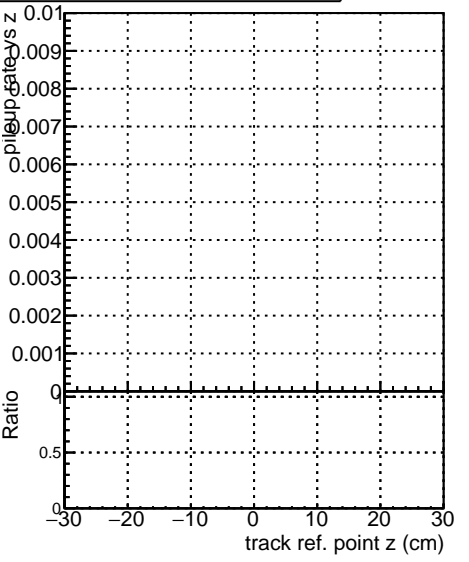

Fake rate vs vertpos

Duplicates Rate vs vertpos

Pileup rate vs vertpos

■ DGM_V0001_B0000000001_Global_mkFit_baseline
■ DGM_V0001_B0000000001_Global_mkFit_var
■ DGM_V0001_B0000000001_Global_mkFit_coreNoClean
■ DGM_V0001_B0000000001_Global_mkFit_core50maxCand-45DUPremoval

Fake rate vs v

Duplicates Rate vs v

Pileup rate vs v

Fake rate vs. sim PV z

Duplicates Rate vs sim PV z

Pileup rate vs. sim PV z