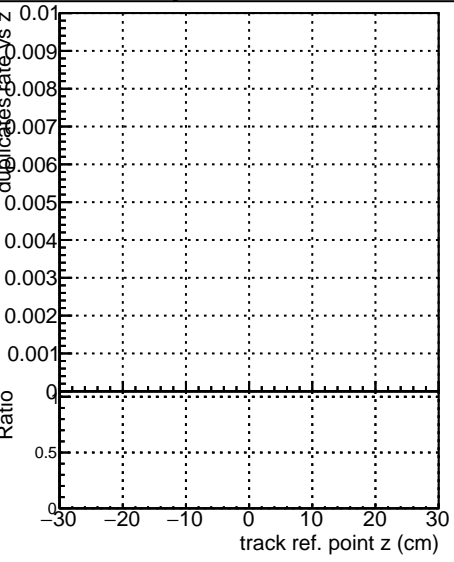

Fake rate vs vertpos

Duplicates Rate vs vertpos

Pileup rate vs vertpos

■ DGM_V0001_B0000000001_Global_mkFit_baseline
■ DGM_V0001_B0000000001_Global_mkFit_var
■ DGM_V0001_B0000000001_Global_mkFit_coreNoClean
■ DGM_V0001_B0000000001_Global_mkFit_core50maxCand-45DUPremoval

Fake rate vs v

Duplicates Rate vs v

Pileup rate vs v

Fake rate vs. sim PV z

Duplicates Rate vs sim PV z

Pileup rate vs. sim PV z