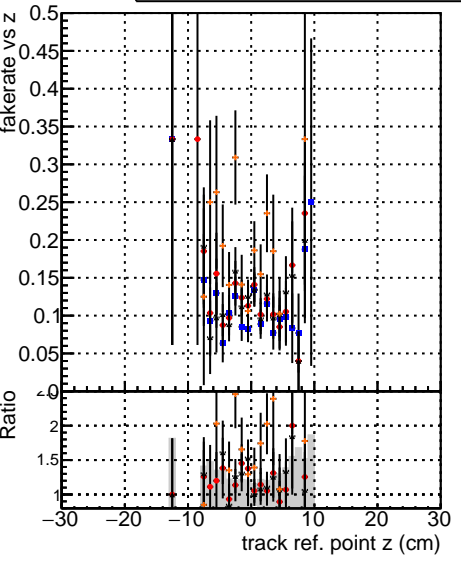

Fake rate vs vertpos

Duplicates Rate vs vertpos

Pileup rate vs vertpos

■ DGM_V0001_B0000000001_Global_mkFit_baseline
■ DGM_V0001_B0000000001_Global_mkFit_var
■ DGM_V0001_B0000000001_Global_mkFit_coreNoClean
■ DGM_V0001_B0000000001_Global_mkFit_core50maxCand-45DUPremoval

Fake rate vs v

Duplicates Rate vs v

Pileup rate vs v

Fake rate vs. sim PV z

Duplicates Rate vs sim PV z

Pileup rate vs. sim PV z