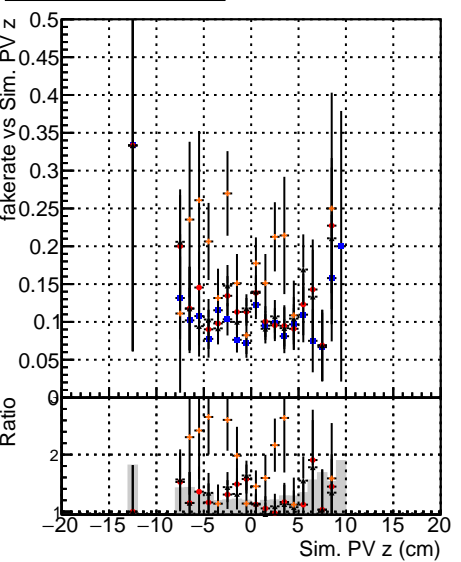

Fake rate vs vertpos

Duplicates Rate vs vertpos

Pileup rate vs vertpos

■ DQM_V0001_R0000000001_Global_mkFit_baseline
■ DQM_V0001_R0000000001_Global_mkFit_var
■ DQM_V0001_R0000000001_Global_mkFit_coreNoClean
■ DQM_V0001_R0000000001_Global_mkFit_core50maxCand-45DUPremoval

Fake rate vs v

Fake rate vs. sim PV z

Duplicates Rate vs sim PV z

Pileup rate vs. sim PV z