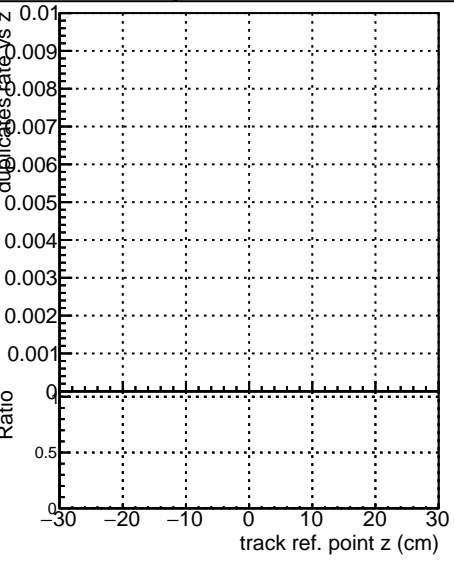

Fake rate vs vertpos

Duplicates Rate vs vertpos

Pileup rate vs vertpos

■ DQM_V0001_R0000000001_Global_mkFit_baseline
■ DQM_V0001_R0000000001_Global_mkFit_var
■ DQM_V0001_R0000000001_Global_mkFit_coreNoClean
■ DQM_V0001_R0000000001_Global_mkFit_core50maxCand-45DUPremoval

Fake rate vs v

Fake rate vs. sim PV z

Duplicates Rate vs sim PV z

Pileup rate vs. sim PV z