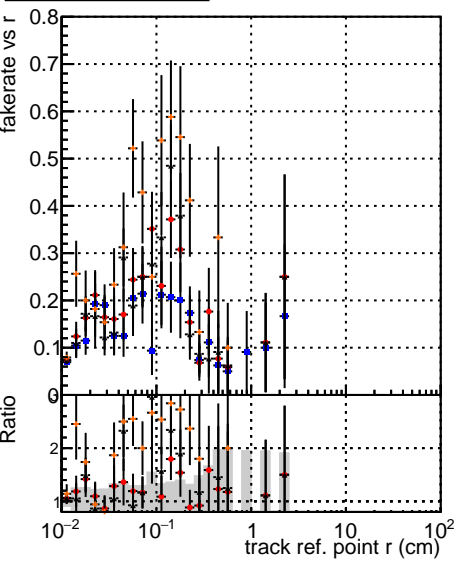

Fake rate vs vertpos

Duplicates Rate vs vertpos

Pileup rate vs vertpos

■ DQM_V0001_R0000000001_Global_mkFit_baseline
■ DQM_V0001_R0000000001_Global_mkFit_var
■ DQM_V0001_R0000000001_Global_mkFit_coreNoClean
■ DQM_V0001_R0000000001_Global_mkFit_core50maxCand-45DUPremoval

Fake rate vs v

Fake rate vs. sim PV z

Duplicates Rate vs sim PV z

Pileup rate vs. sim PV z