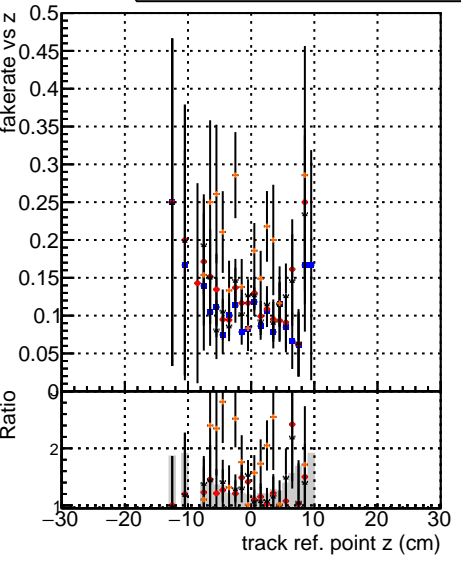

Fake rate vs vertpos

Duplicates Rate vs vertpos

Pileup rate vs vertpos

■ DQM_V0001_R0000000001_Global_mkFit_baseline
■ DQM_V0001_R0000000001_Global_mkFit_var
■ DQM_V0001_R0000000001_Global_mkFit_coreNoClean
■ DQM_V0001_R0000000001_Global_mkFit_core50maxCand-45DUPremoval

Fake rate vs v

Fake rate vs. sim PV z

Duplicates Rate vs sim PV z

Pileup rate vs. sim PV z