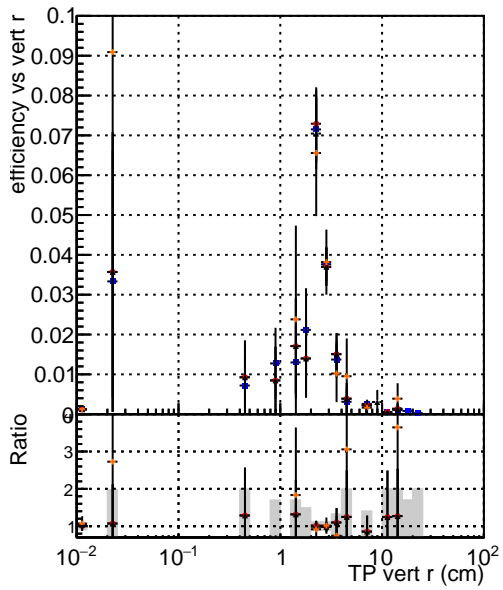

Efficiency vs vertpos**fake+duplicates vs vert r**

—●—	DQM_V0001_R000000001	Global_mkFit_baseline
—●—	DQM_V0001_R000000001	Global_mkFit_var
—●—	DQM_V0001_R000000001	Global_mkFit_coreNoClean
—●—	DQM_V0001_R000000001	Global_mkFit_core50maxCand-45DUPremoval

Efficiency vs vert z**fake+duplicates vs. z****Efficiency vs. sim PV z****fake+duplicates vs Sim. PV z**