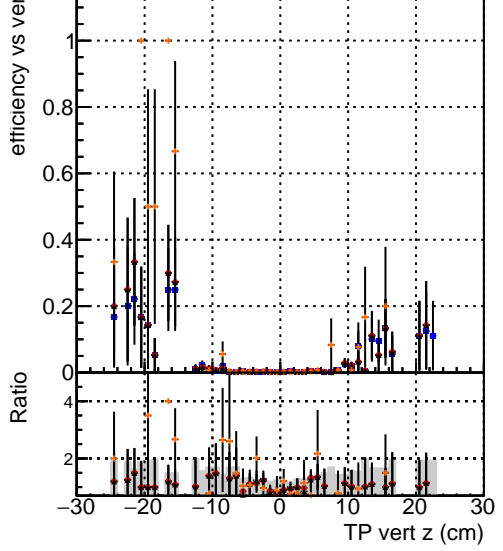

Efficiency vs vertpos**fake+duplicates vs vert r**

—●—	DQM_V0001_R000000001	Global_mkFit_baseline
—●—	DQM_V0001_R000000001	Global_mkFit_var
—●—	DQM_V0001_R000000001	Global_mkFit_coreNoClean
—●—	DQM_V0001_R000000001	Global_mkFit_core50maxCand-45DUPremoval

Efficiency vs vert z**fake+duplicates vs. z****Efficiency vs. sim PV z****fake+duplicates vs Sim. PV z**