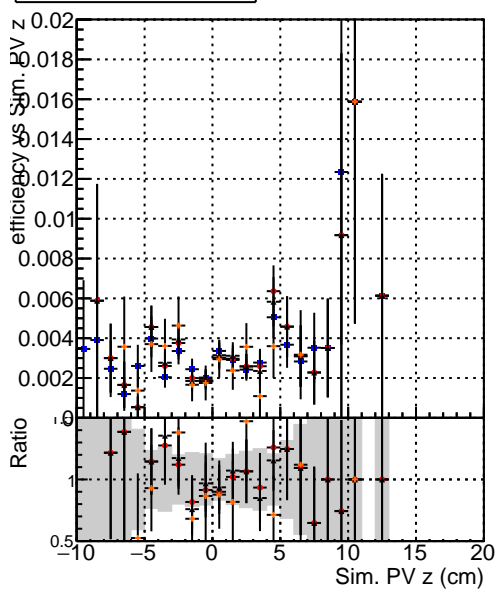

Efficiency vs vertpos**fake+duplicates vs vert r**

—●—	DQM_V0001_R000000001	Global_mkFit_baseline
—●—	DQM_V0001_R000000001	Global_mkFit_var
—●—	DQM_V0001_R000000001	Global_mkFit_coreNoClean
—●—	DQM_V0001_R000000001	Global_mkFit_core50maxCand-45DUPremoval

Efficiency vs vert z**fake+duplicates vs. z****Efficiency vs. sim PV z****fake+duplicates vs Sim. PV z**