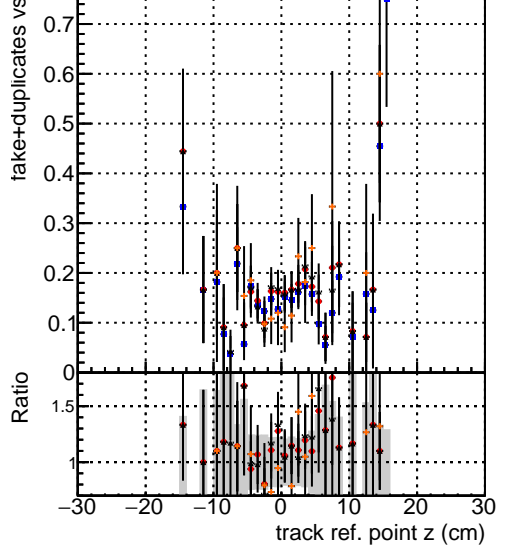

Efficiency vs vertpos**fake+duplicates vs vert r**

—●—	DQM_V0001_R000000001	Global_mkFit_baseline
—●—	DQM_V0001_R000000001	Global_mkFit_var
—●—	DQM_V0001_R000000001	Global_mkFit_coreNoClean
—●—	DQM_V0001_R000000001	Global_mkFit_core50maxCand-45DUPremoval

Efficiency vs vert z**fake+duplicates vs. z****Efficiency vs. sim PV z****fake+duplicates vs Sim. PV z**