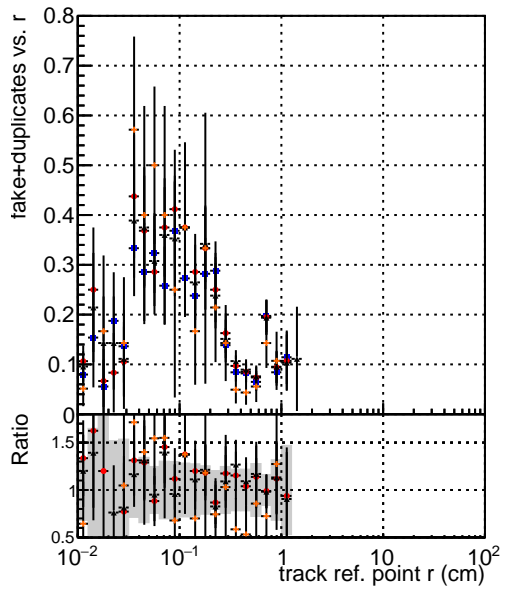

Efficiency vs vertpos**fake+duplicates vs vert r**

—●—	DQM_V0001_R000000001	Global_mkFit_baseline
—●—	DQM_V0001_R000000001	Global_mkFit_var
—●—	DQM_V0001_R000000001	Global_mkFit_coreNoClean
—●—	DQM_V0001_R000000001	Global_mkFit_core50maxCand-45DUPremoval

Efficiency vs vert z**fake+duplicates vs. z****Efficiency vs. sim PV z****fake+duplicates vs Sim. PV z**