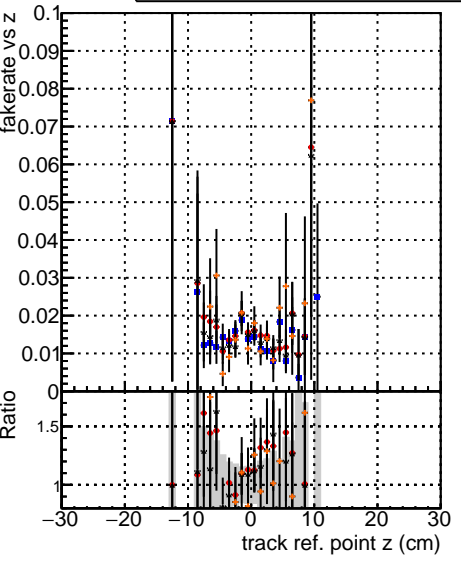

Fake rate vs vertpos

Duplicates Rate vs vertpos

Pileup rate vs vertpos

DGM_V0001
 DGM_V0001
 DGM_V0001
 DGM_V0001
 DGM_V0001
 Global
 Global
 Global
 Global
 Global
 mkFit
 mkFit
 mkFit
 mkFit
 mkFit
 baseline
 baseline
 baseline
 baseline
 baseline
 var
 var
 var
 var
 var
 coreNoClean
 coreNoClean
 coreNoClean
 coreNoClean
 coreNoClean
 core50maxCand-45DUPremoval
 core50maxCand-45DUPremoval
 core50maxCand-45DUPremoval
 core50maxCand-45DUPremoval
 core50maxCand-45DUPremoval

Fake rate vs v

Duplicates Rate vs v

Pileup rate vs v

Fake rate vs. sim PV z

Duplicates Rate vs sim PV z

Pileup rate vs. sim PV z