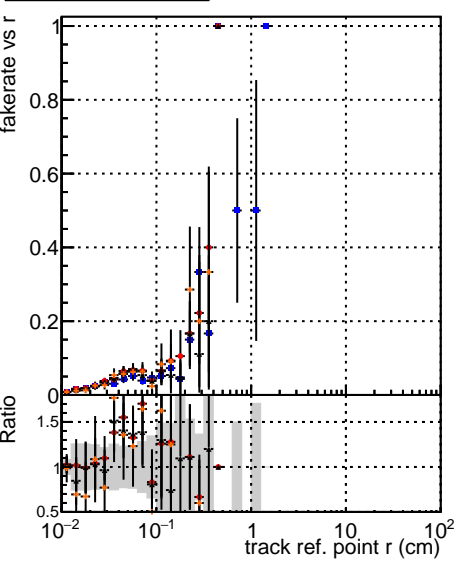

Fake rate vs vertpos

Duplicates Rate vs vertpos

Pileup rate vs vertpos

DGM_V0001
 DGM_V0001
 DGM_V0001
 DGM_V0001
 DGM_V0001
 Global
 Global
 Global
 Global
 Global
 mkFit
 mkFit
 mkFit
 mkFit
 mkFit
 baseline
 baseline
 baseline
 baseline
 baseline
 var
 var
 var
 var
 var
 coreNoClean
 coreNoClean
 coreNoClean
 coreNoClean
 coreNoClean
 core50maxCand-45DUPremoval
 core50maxCand-45DUPremoval
 core50maxCand-45DUPremoval
 core50maxCand-45DUPremoval
 core50maxCand-45DUPremoval

Fake rate vs v

Duplicates Rate vs v

Pileup rate vs v

Fake rate vs. sim PV z

Duplicates Rate vs sim PV z

Pileup rate vs. sim PV z