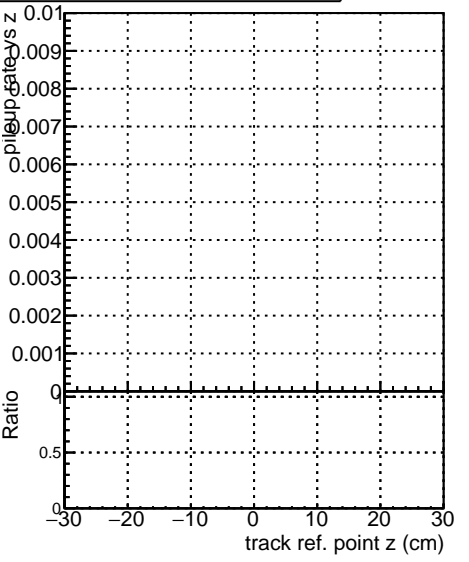

Fake rate vs vertpos

Duplicates Rate vs vertpos

Pileup rate vs vertpos

DGM_V0001
 DGM_V0001
 DGM_V0001
 DGM_V0001
 DGM_V0001
 Global
 Global
 Global
 Global
 Global
 mkFit
 mkFit
 mkFit
 mkFit
 mkFit
 baseline
 baseline
 baseline
 baseline
 baseline
 var
 var
 var
 var
 var
 coreNoClean
 coreNoClean
 coreNoClean
 coreNoClean
 coreNoClean
 core50maxCand-45DUPremoval
 core50maxCand-45DUPremoval
 core50maxCand-45DUPremoval
 core50maxCand-45DUPremoval
 core50maxCand-45DUPremoval

Fake rate vs v

Duplicates Rate vs v

Pileup rate vs v

Fake rate vs. sim PV z

Duplicates Rate vs sim PV z

Pileup rate vs. sim PV z