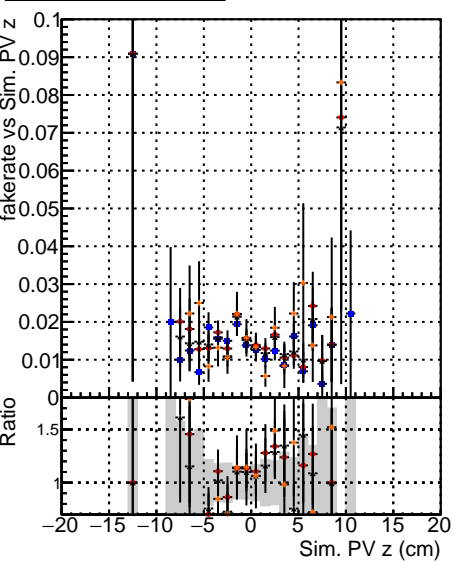

Fake rate vs vertpos

Duplicates Rate vs vertpos

Pileup rate vs vertpos

DGM_V0001
 DGM_V0001
 DGM_V0001
 DGM_V0001
 DGM_V0001
 Global
 Global
 Global
 Global
 Global
 mkFit
 mkFit
 mkFit
 mkFit
 mkFit
 baseline
 baseline
 baseline
 baseline
 baseline
 var
 var
 var
 var
 var
 coreNoClean
 coreNoClean
 coreNoClean
 coreNoClean
 coreNoClean
 core50maxCand-45DUPremoval
 core50maxCand-45DUPremoval
 core50maxCand-45DUPremoval
 core50maxCand-45DUPremoval
 core50maxCand-45DUPremoval

Fake rate vs v

Duplicates Rate vs v

Pileup rate vs v

Fake rate vs. sim PV z

Duplicates Rate vs sim PV z

Pileup rate vs. sim PV z