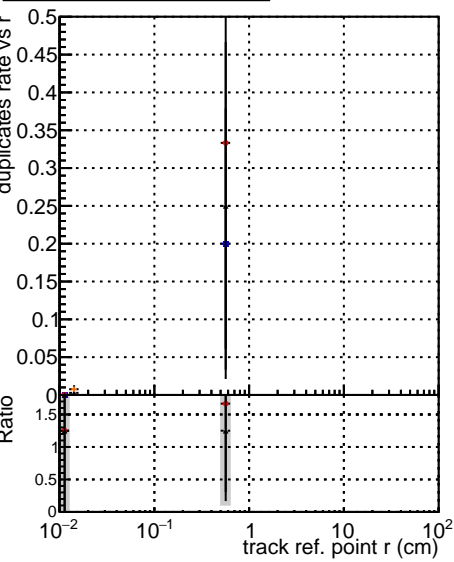

Fake rate vs vertpos

Duplicates Rate vs vertpos

Pileup rate vs vertpos

DGM_V0001
 DGM_V0001
 DGM_V0001
 DGM_V0001
 DGM_V0001
 Global
 Global
 Global
 Global
 Global
 mkFit
 mkFit
 mkFit
 mkFit
 mkFit
 baseline
 baseline
 baseline
 baseline
 baseline
 var
 var
 var
 var
 var
 coreNoClean
 coreNoClean
 coreNoClean
 coreNoClean
 coreNoClean
 core50maxCand-45DUPremoval
 core50maxCand-45DUPremoval
 core50maxCand-45DUPremoval
 core50maxCand-45DUPremoval
 core50maxCand-45DUPremoval

Fake rate vs v

Duplicates Rate vs v

Pileup rate vs v

Fake rate vs. sim PV z

Duplicates Rate vs sim PV z

Pileup rate vs. sim PV z