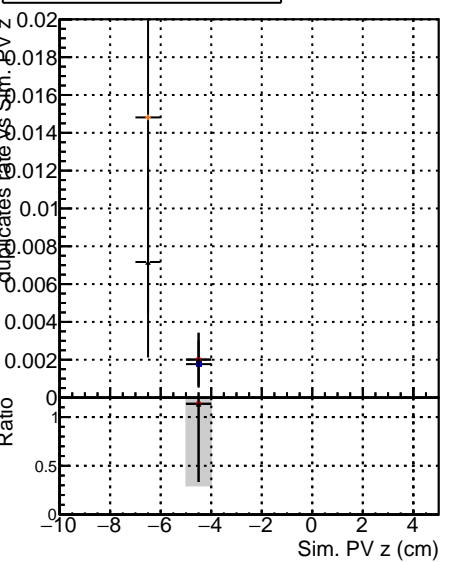

Fake rate vs vertpos

Duplicates Rate vs vertpos

Pileup rate vs vertpos

DGM_V0001
 DGM_V0001
 DGM_V0001
 DGM_V0001
 DGM_V0001
 Global
 Global
 Global
 Global
 Global
 mkFit
 mkFit
 mkFit
 mkFit
 mkFit
 baseline
 baseline
 baseline
 baseline
 baseline
 var
 var
 var
 var
 var
 coreNoClean
 coreNoClean
 coreNoClean
 coreNoClean
 coreNoClean
 core50maxCand-45DUPremoval
 core50maxCand-45DUPremoval
 core50maxCand-45DUPremoval
 core50maxCand-45DUPremoval
 core50maxCand-45DUPremoval

Fake rate vs v

Duplicates Rate vs v

Pileup rate vs v

Fake rate vs. sim PV z

Duplicates Rate vs sim PV z

Pileup rate vs. sim PV z