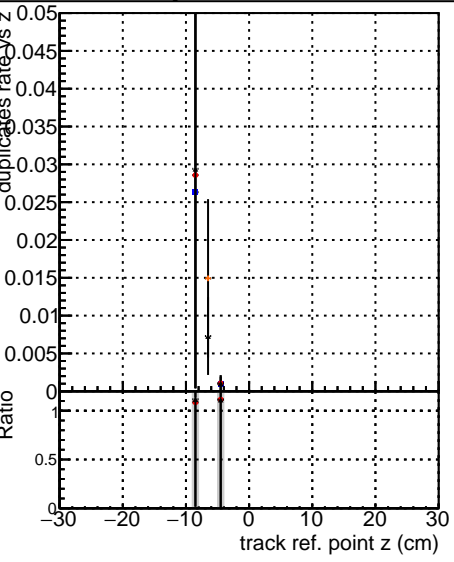

Fake rate vs vertpos

Duplicates Rate vs vertpos

Pileup rate vs vertpos

DGM_V0001
 DGM_V0001
 DGM_V0001
 DGM_V0001
 DGM_V0001
 Global
 Global
 Global
 Global
 Global
 mkFit
 mkFit
 mkFit
 mkFit
 mkFit
 baseline
 baseline
 baseline
 baseline
 baseline
 var
 var
 var
 var
 var
 coreNoClean
 coreNoClean
 coreNoClean
 coreNoClean
 coreNoClean
 core50maxCand-45DUPremoval
 core50maxCand-45DUPremoval
 core50maxCand-45DUPremoval
 core50maxCand-45DUPremoval
 core50maxCand-45DUPremoval

Fake rate vs v

Duplicates Rate vs v

Pileup rate vs v

Fake rate vs. sim PV z

Duplicates Rate vs sim PV z

Pileup rate vs. sim PV z